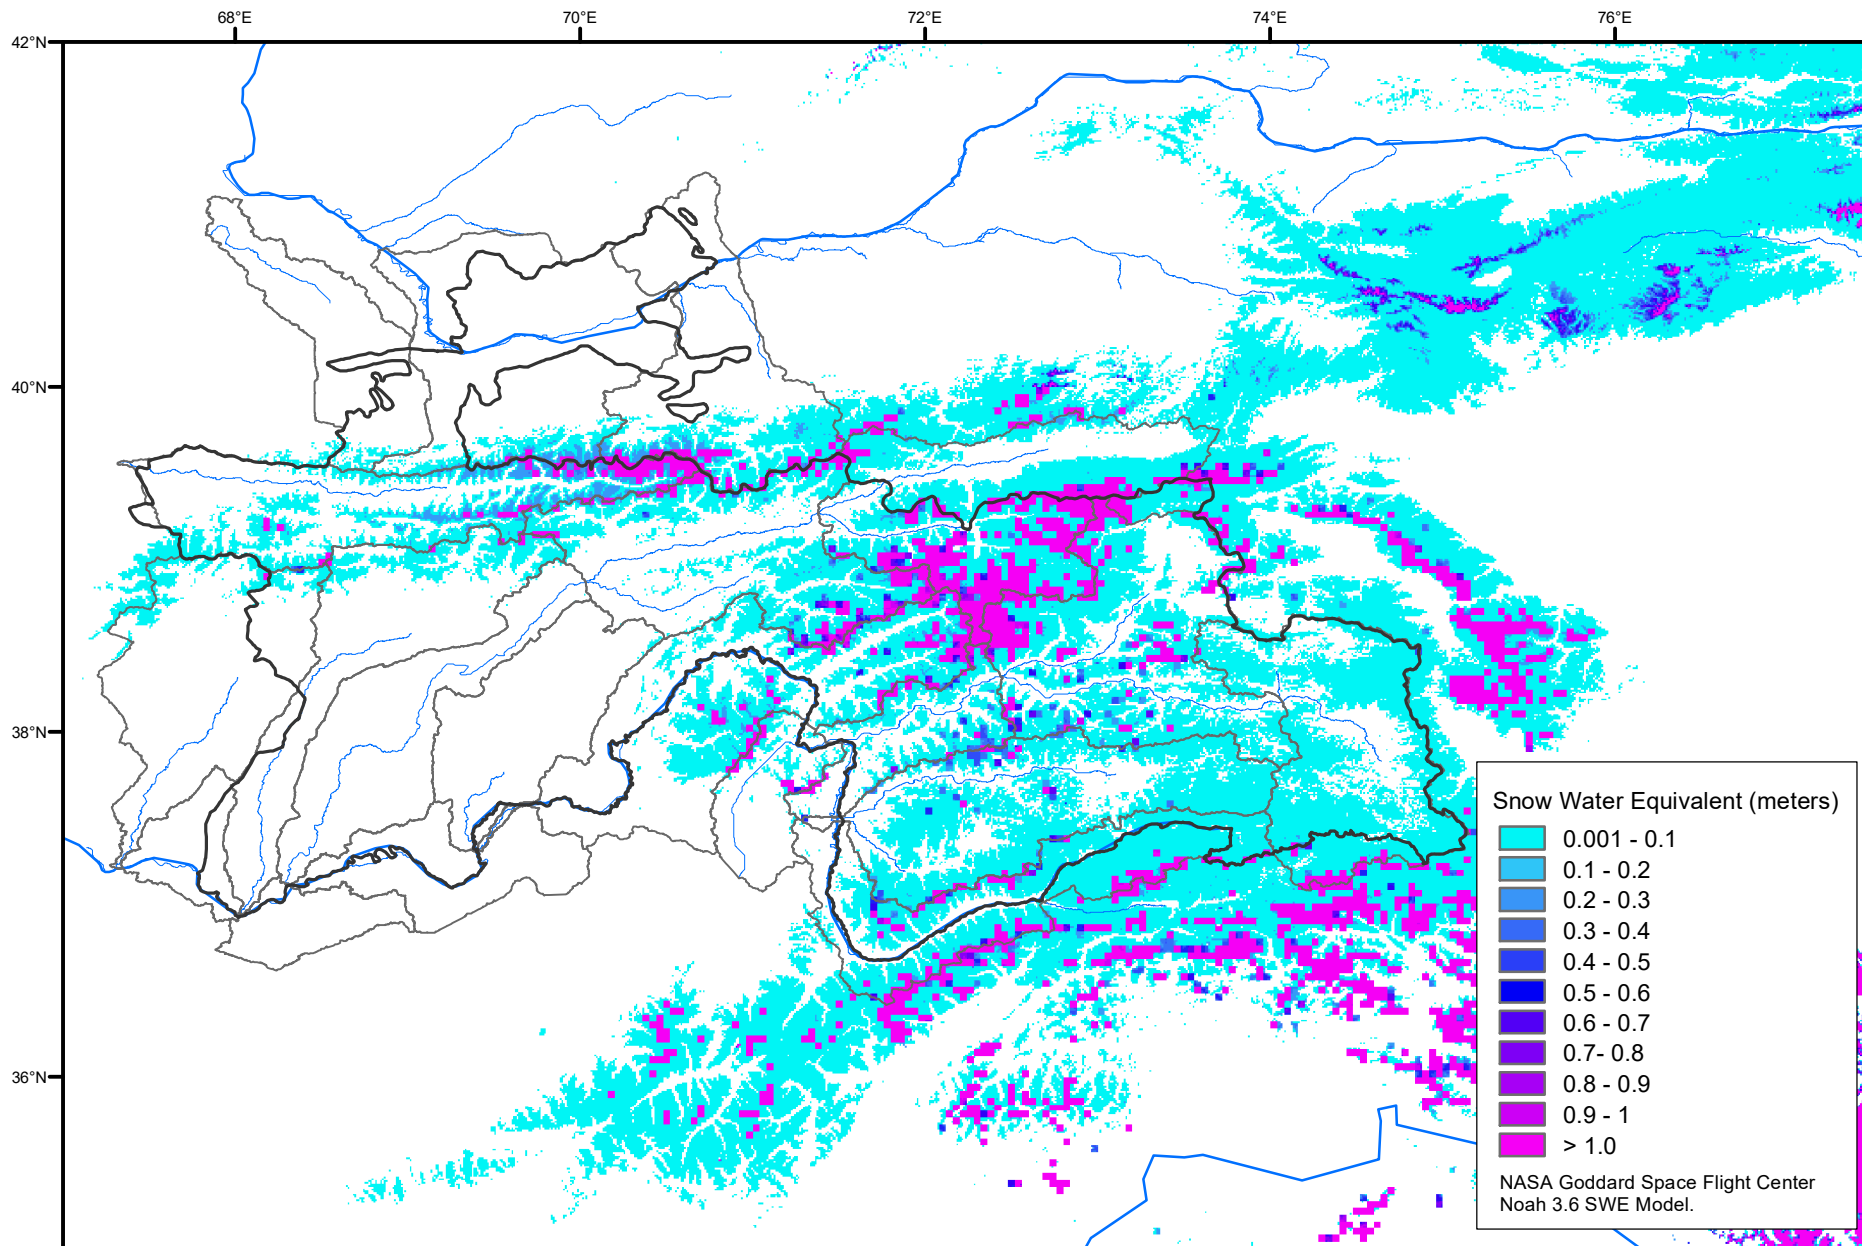

# Snow Water Equivalent by Basin

October 21, 2020

Map created by USGS/EROS