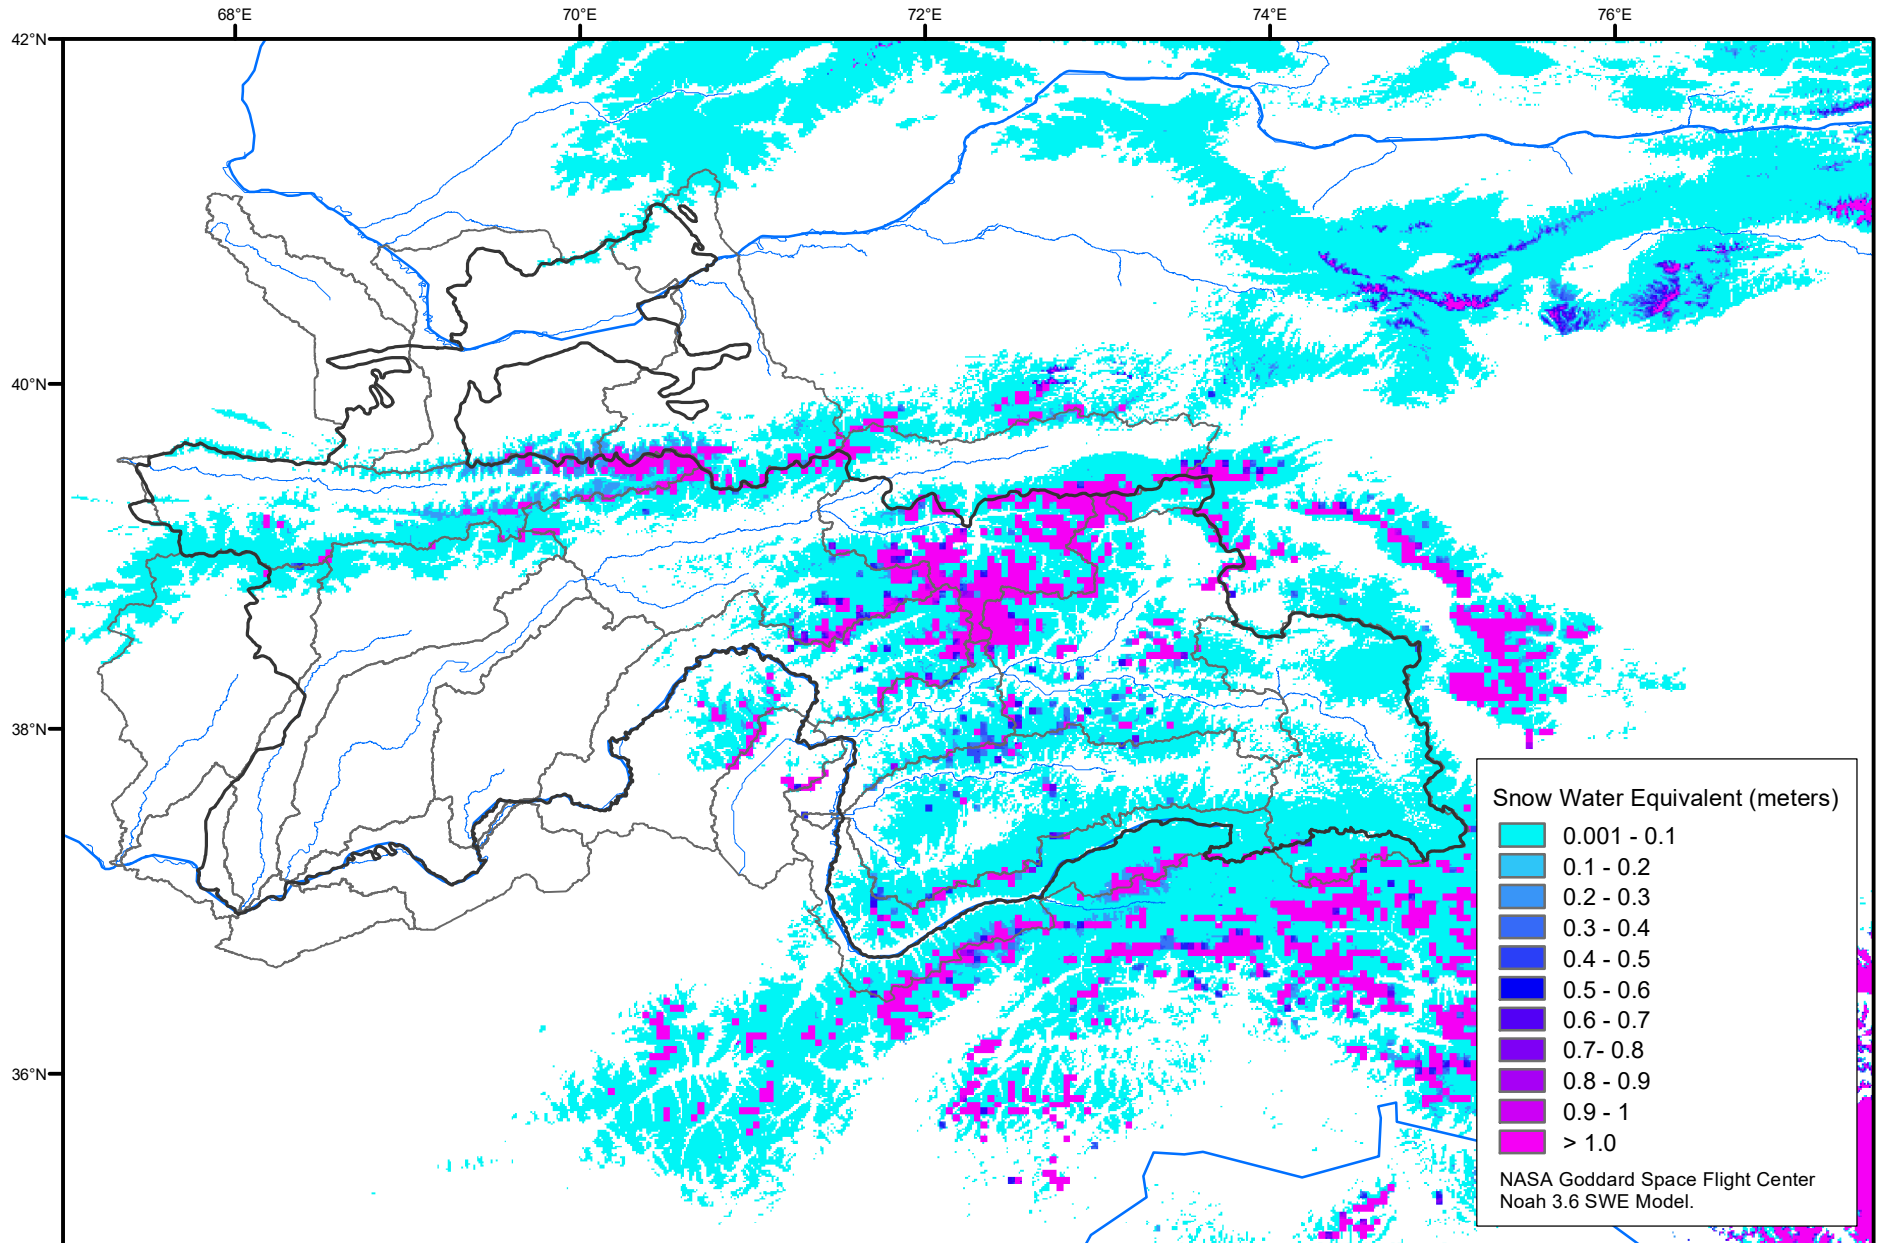

Snow Water Equivalent by Basin

November 10, 2020

Map created by USGS/EROS