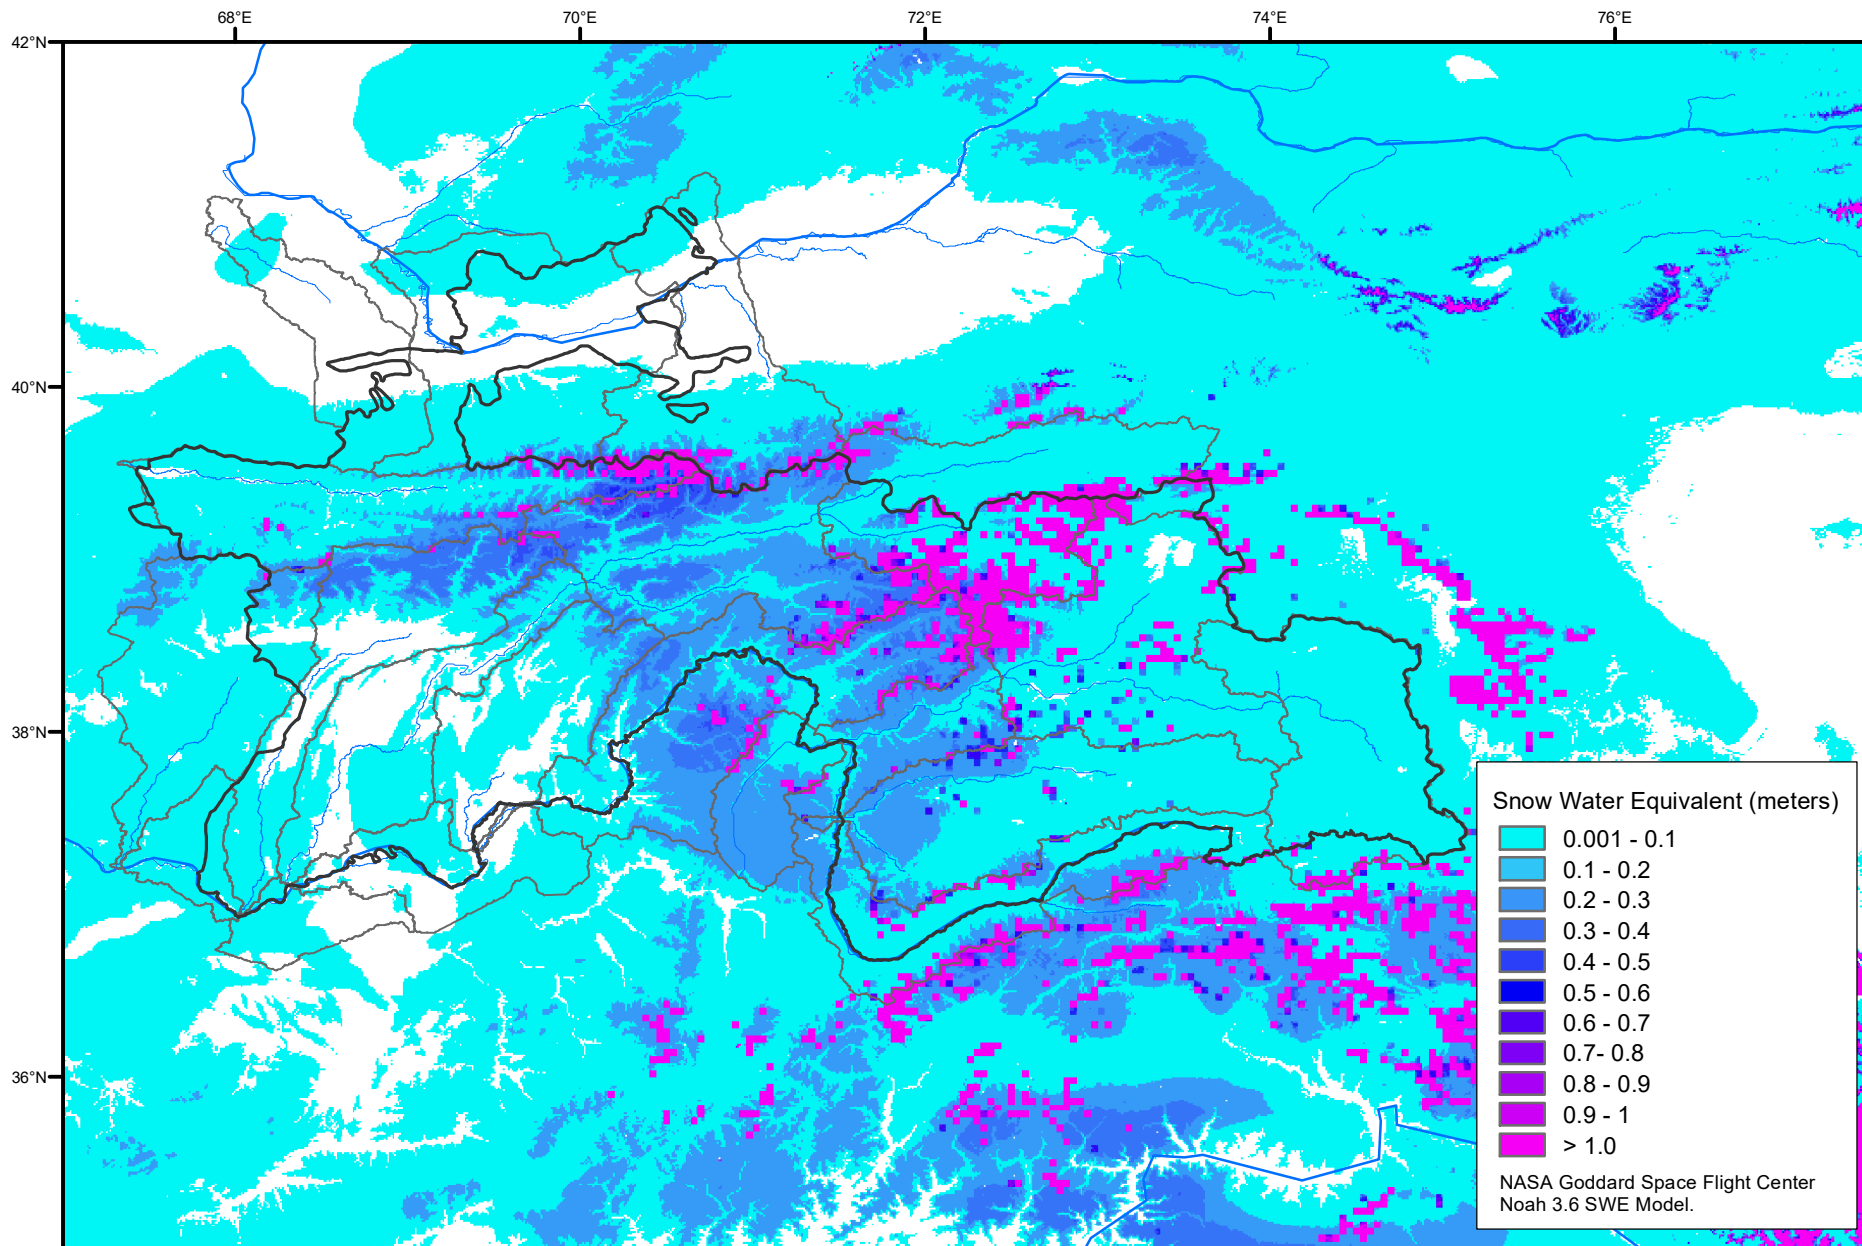

Snow Water Equivalent by Basin

December 09, 2020

Map created by USGS/EROS