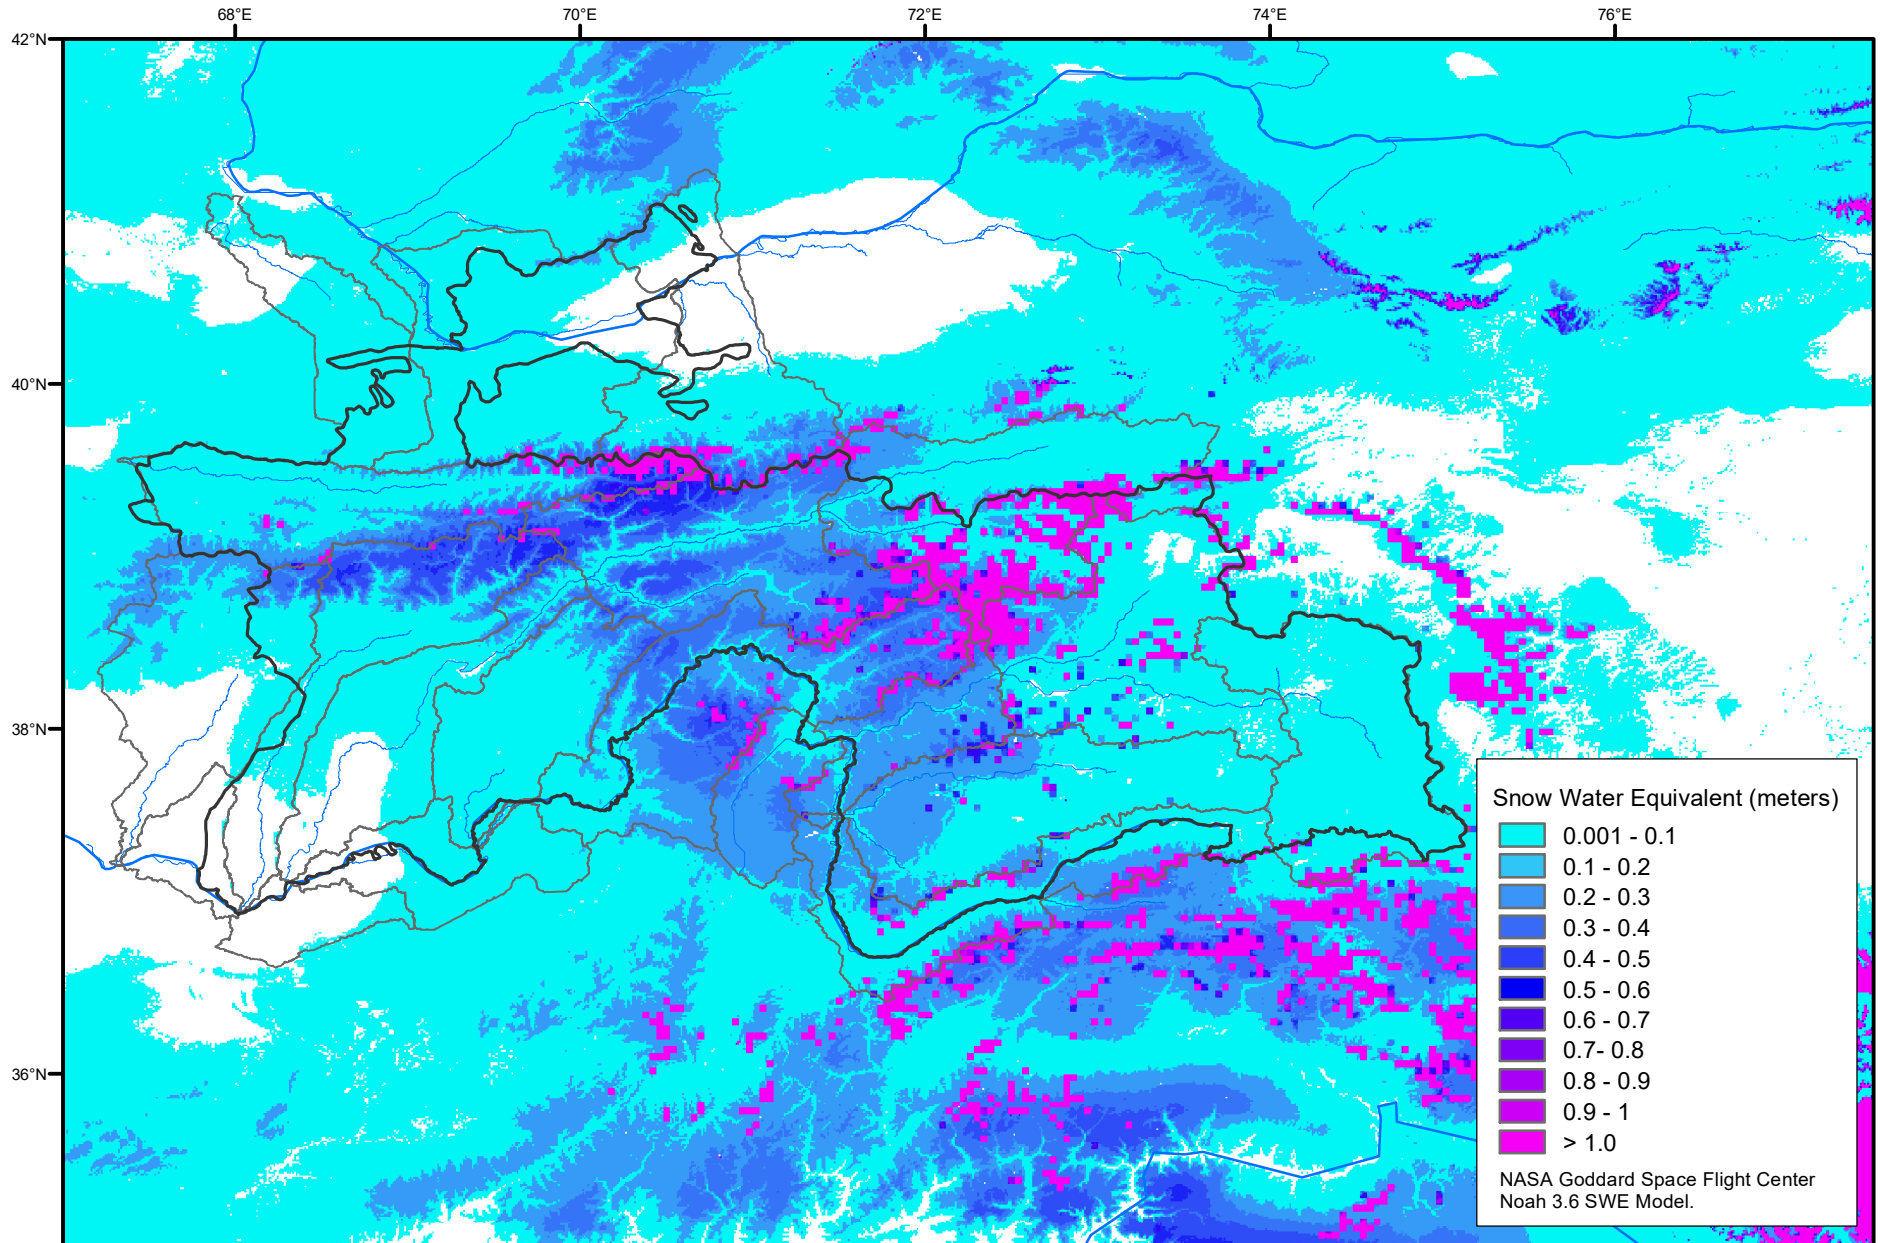

Snow Water Equivalent by Basin

January 27, 2021

Map created by USGS/EROS