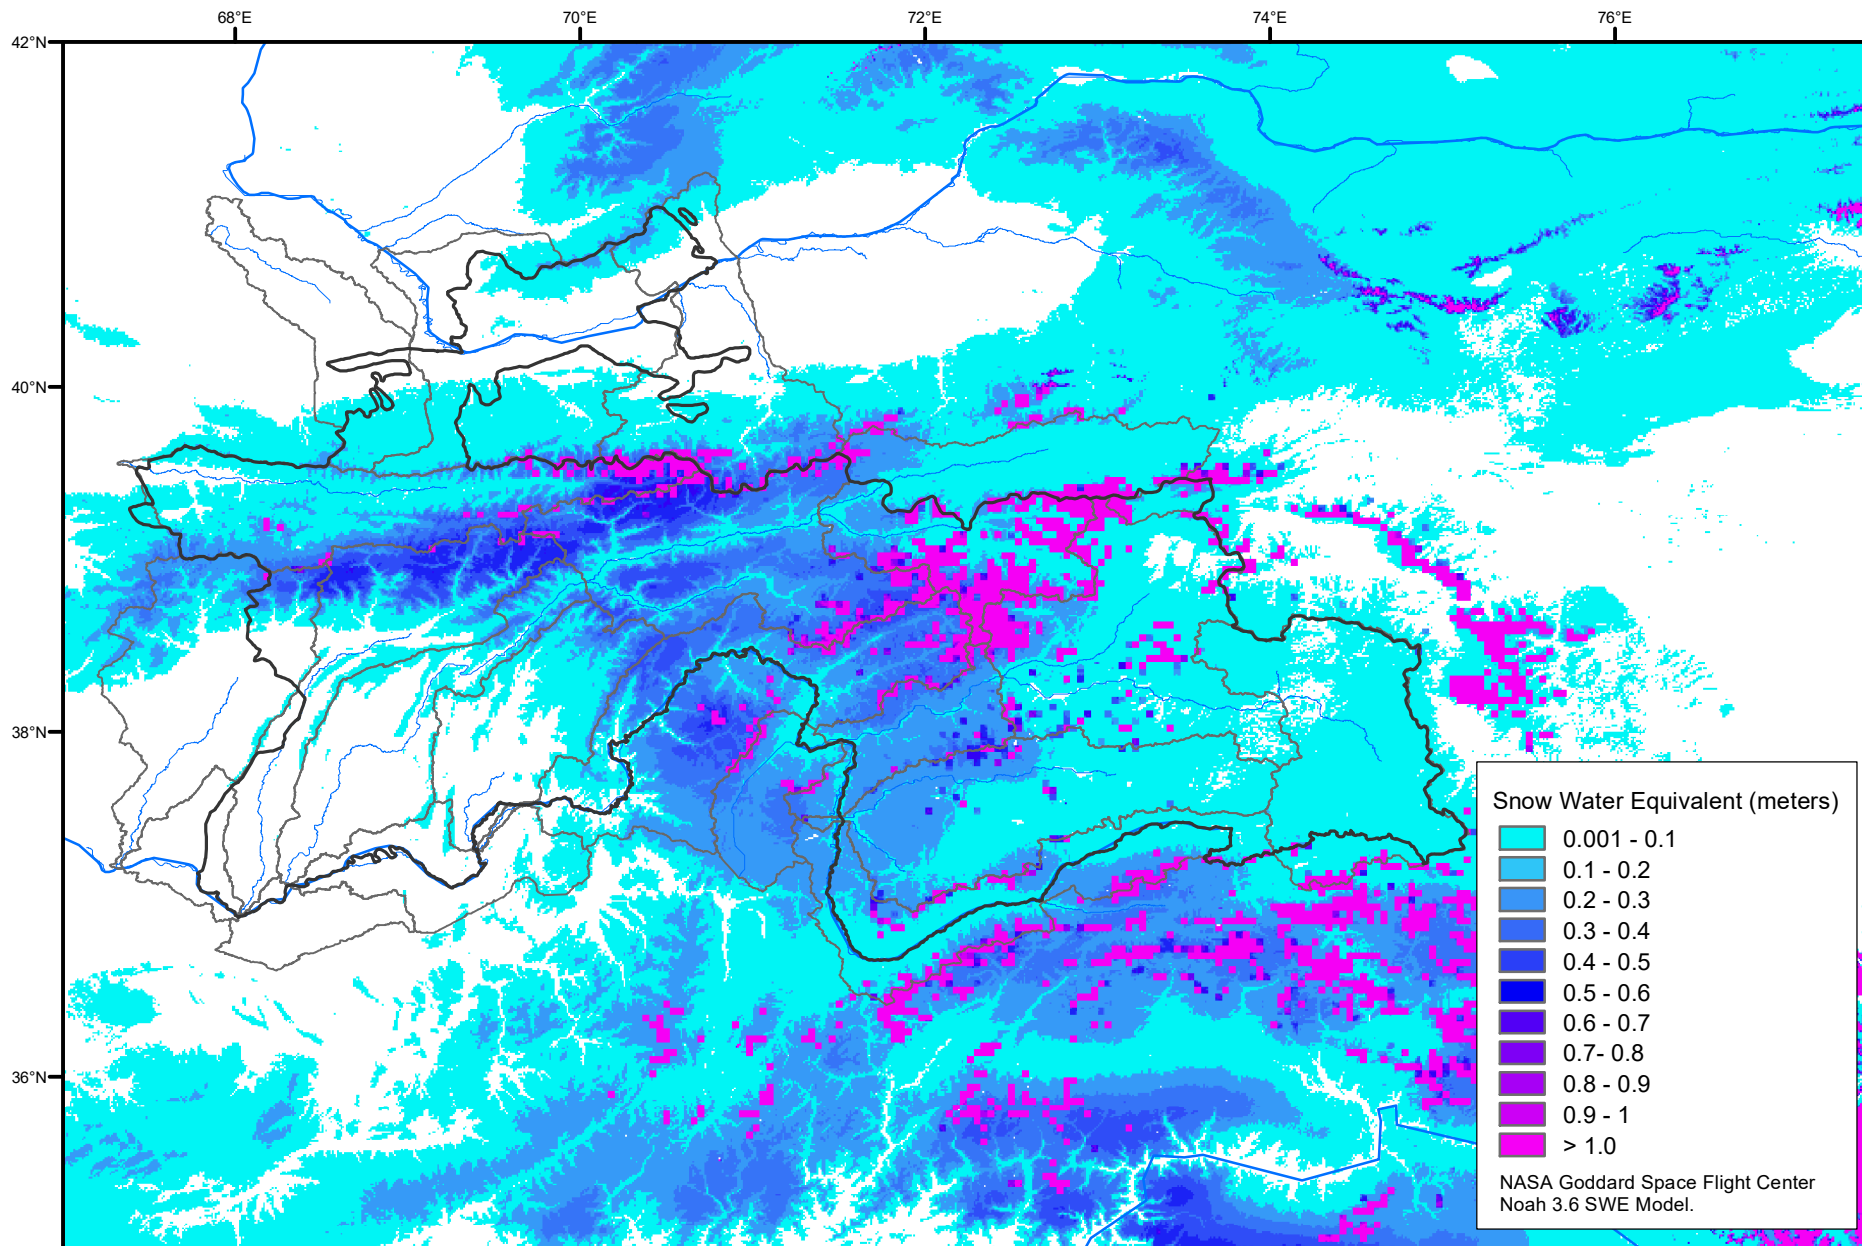

Snow Water Equivalent by Basin

February 04, 2021

Map created by USGS/EROS