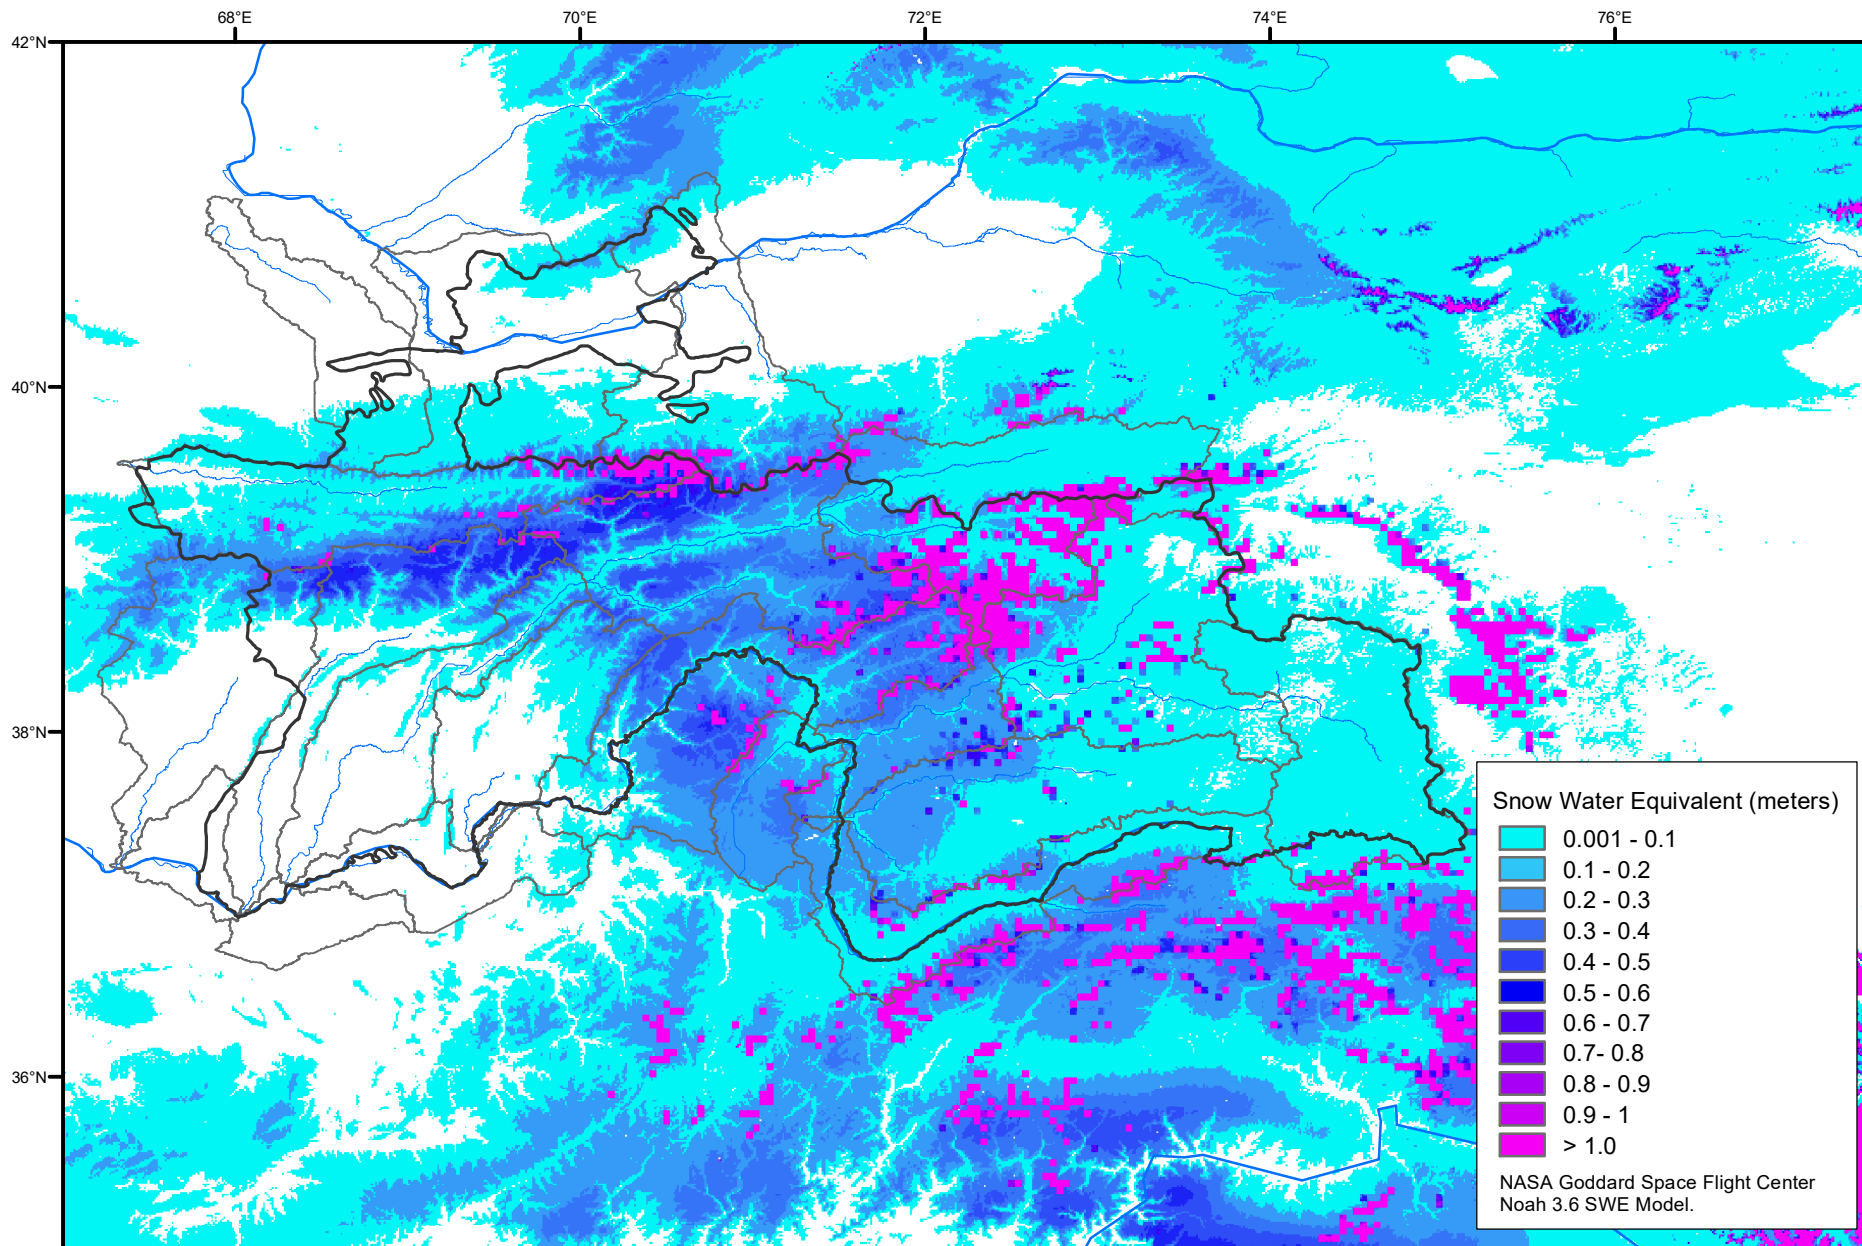

Snow Water Equivalent by Basin

February 05, 2021

Map created by USGS/EROS