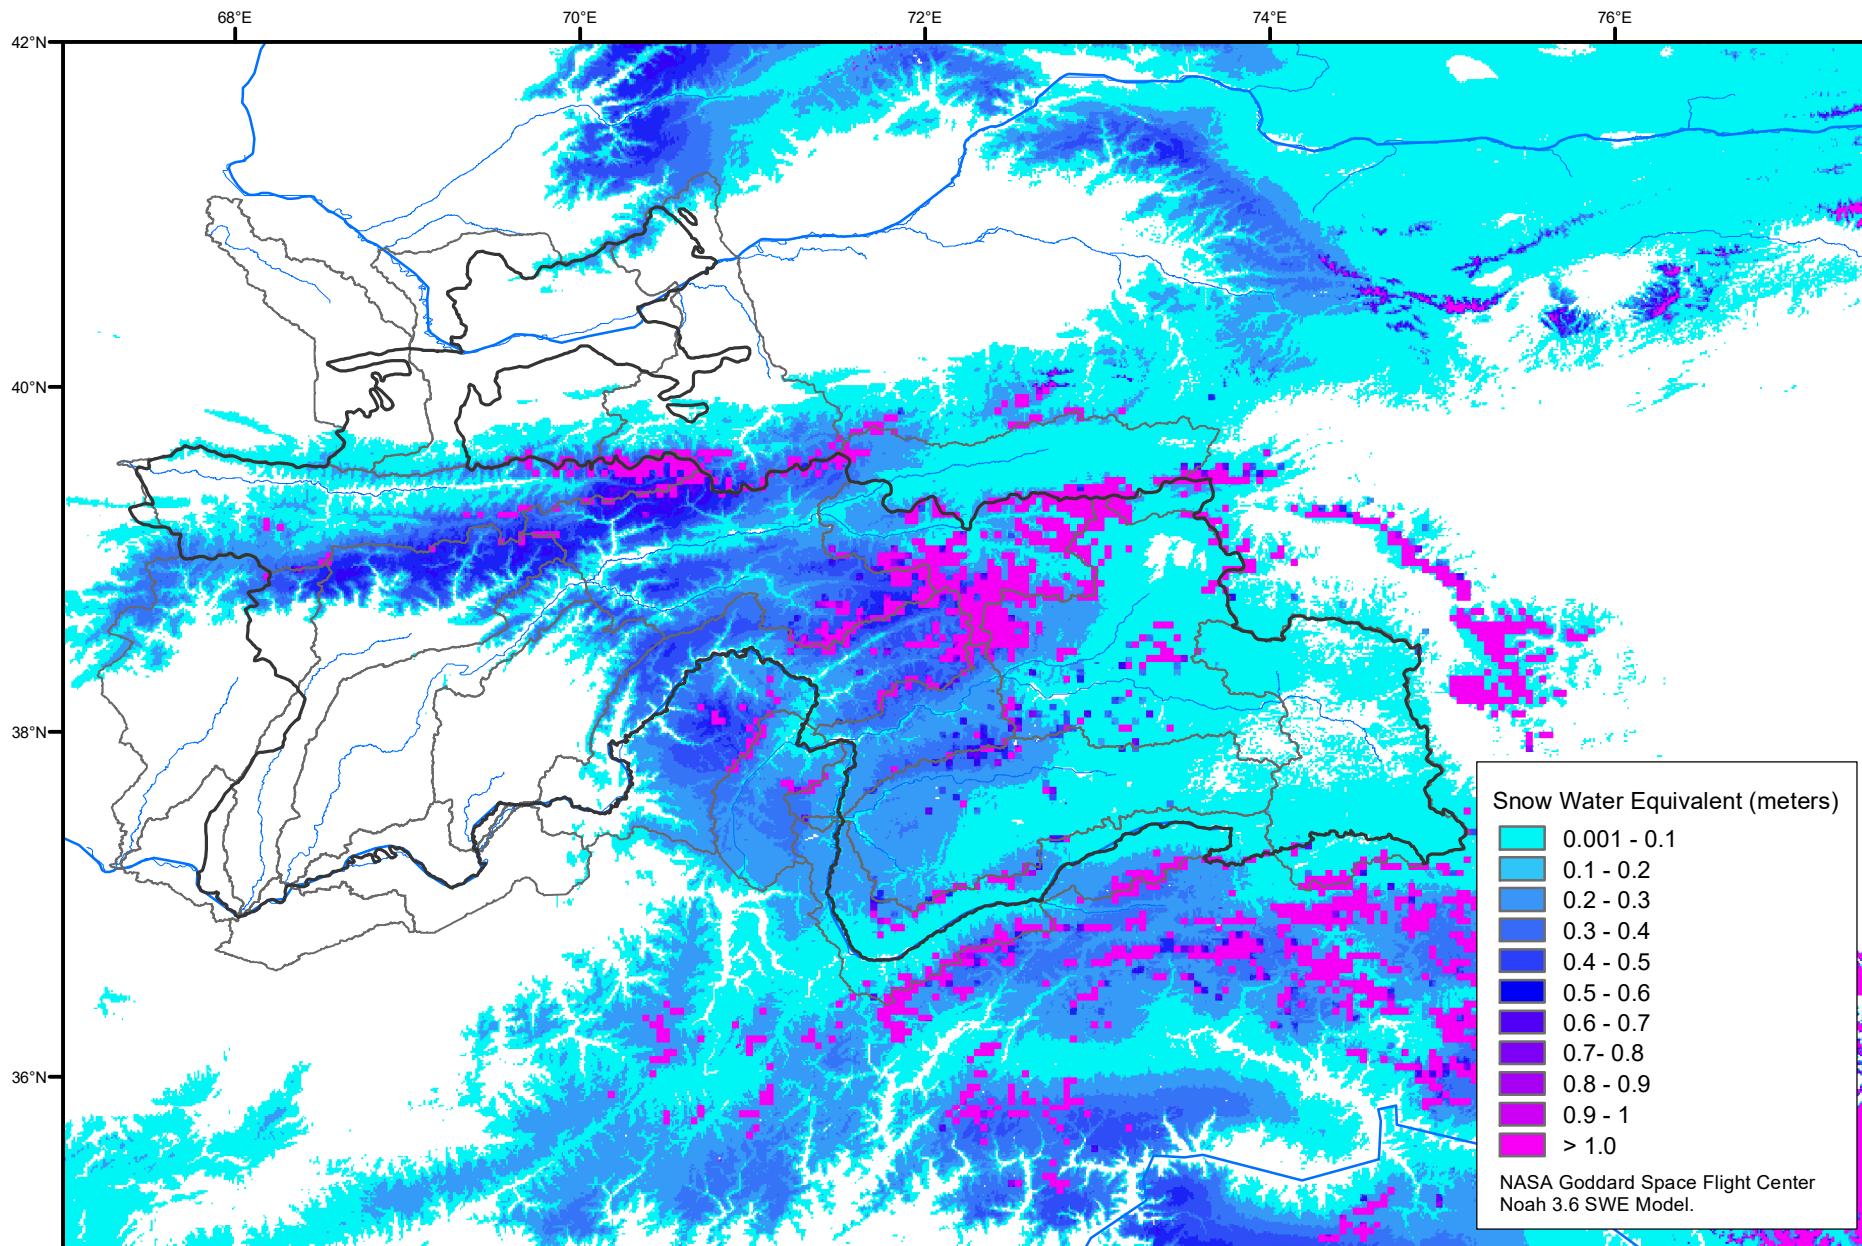

Snow Water Equivalent by Basin

February 20, 2021

Map created by USGS/EROS