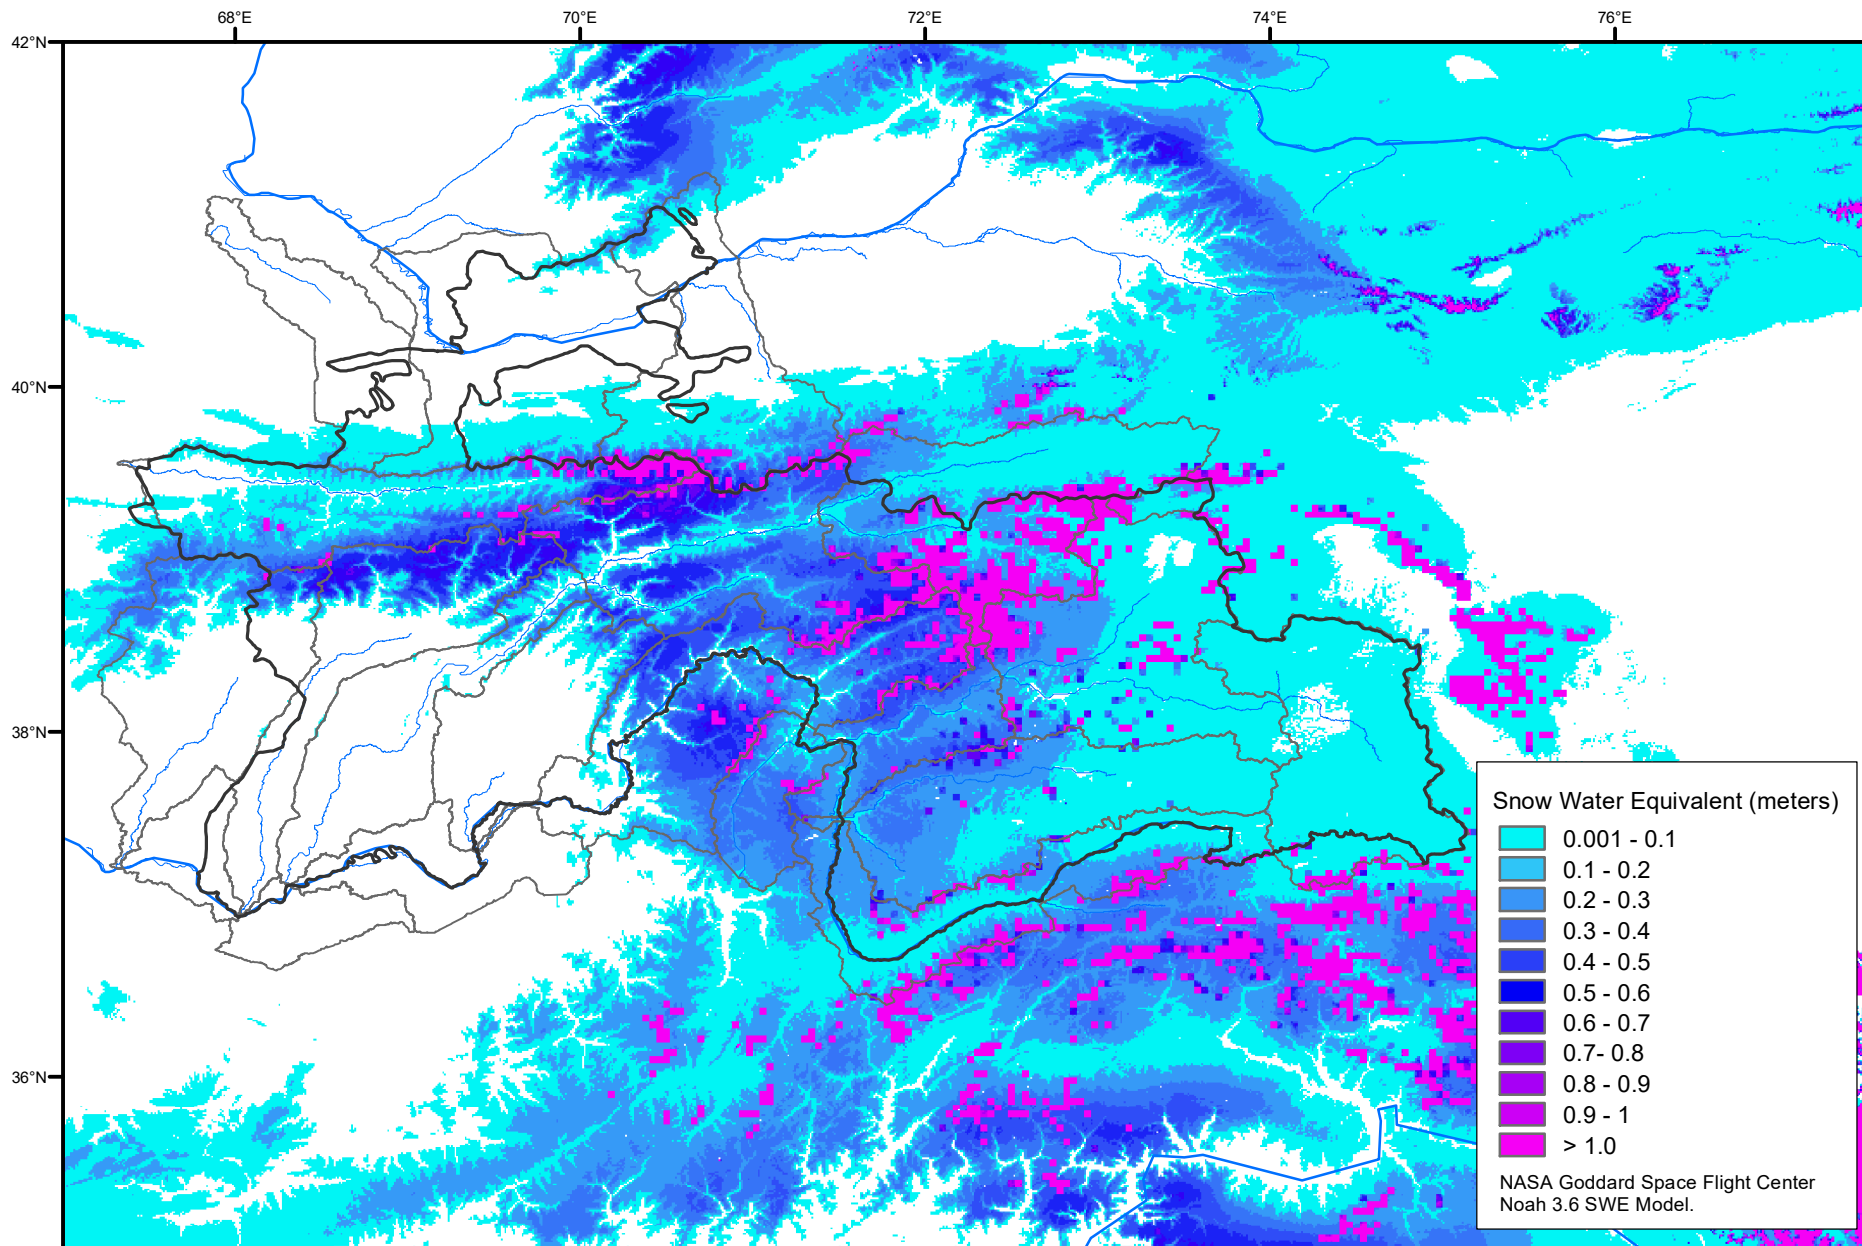

# Snow Water Equivalent by Basin

February 23, 2021

Map created by USGS/EROS