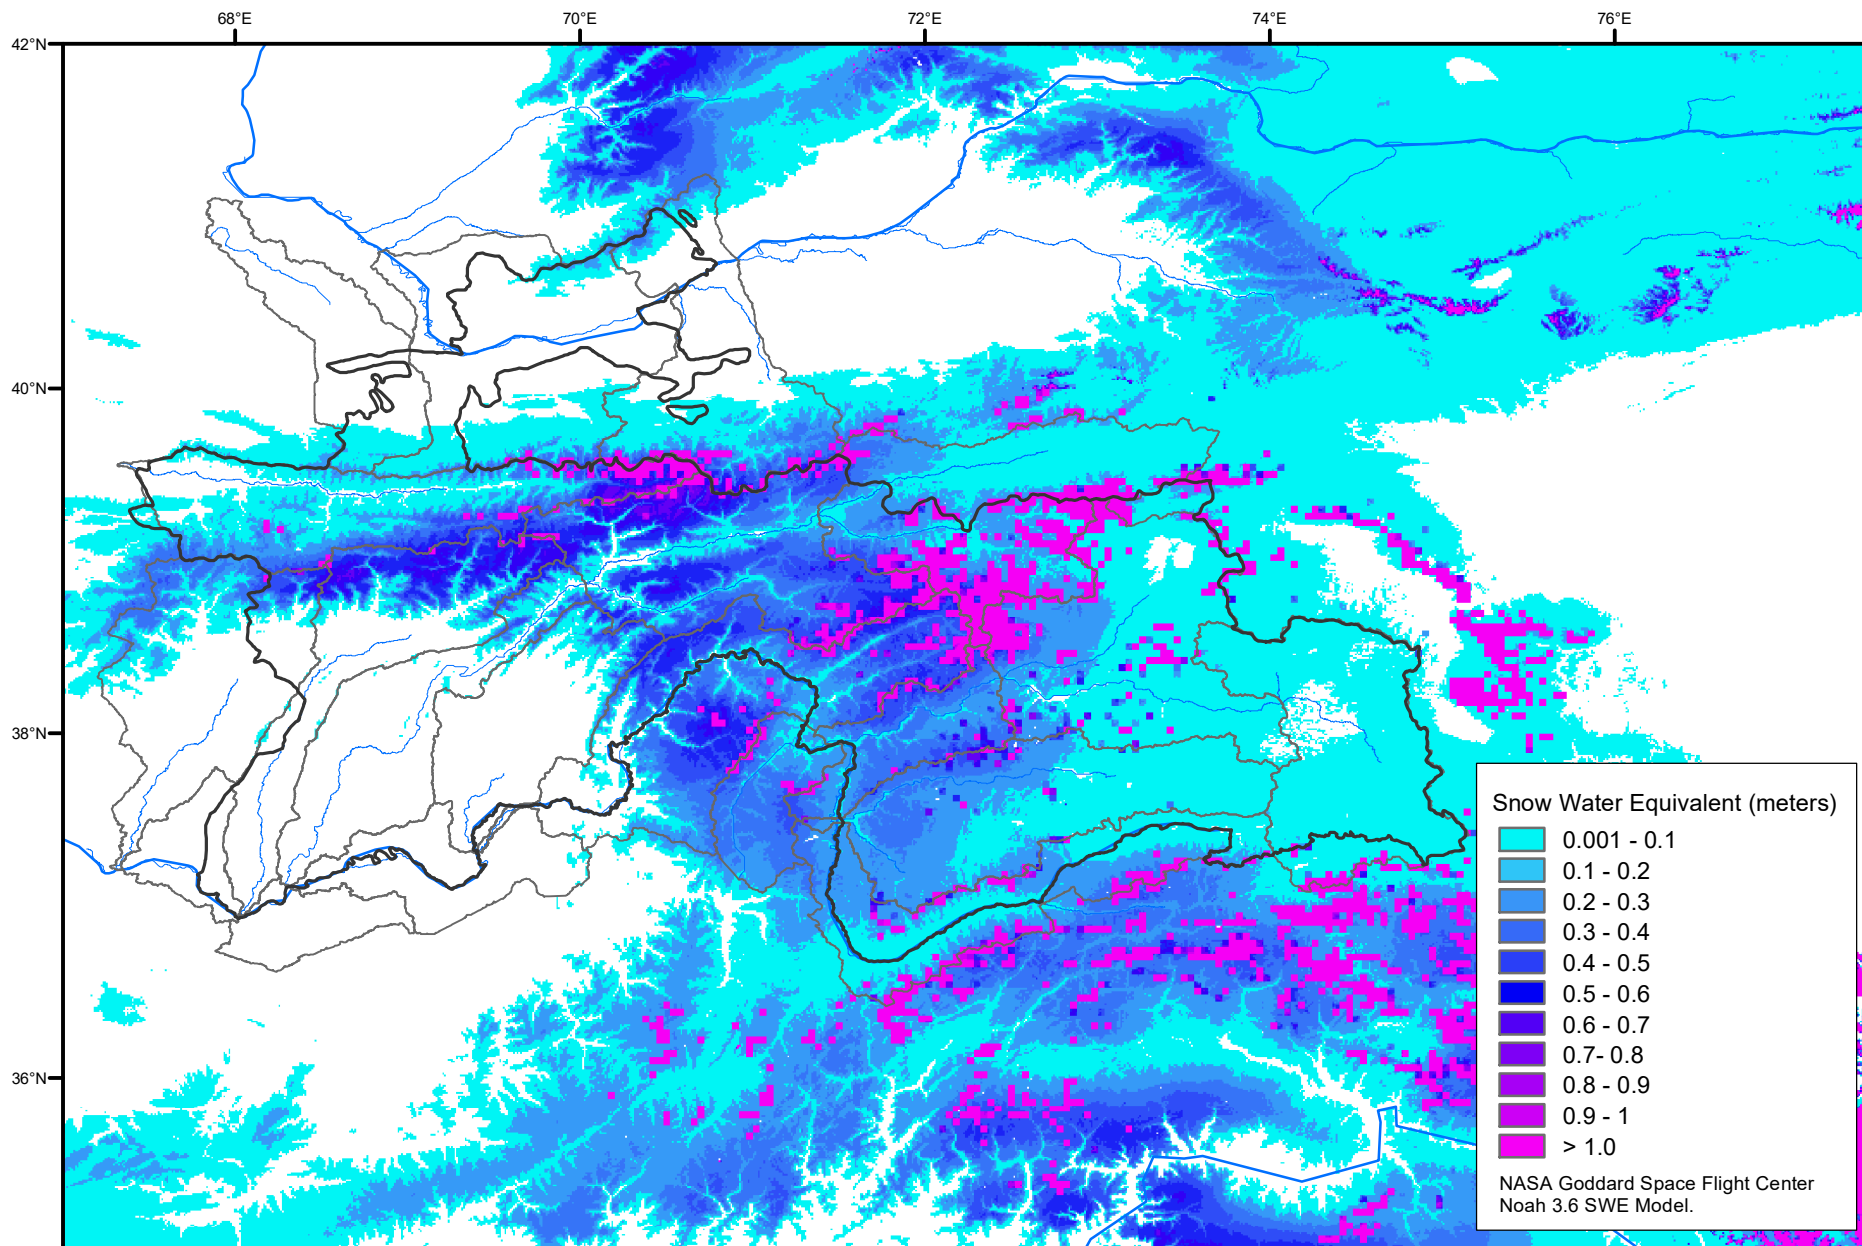

# Snow Water Equivalent by Basin

February 24, 2021

Map created by USGS/EROS