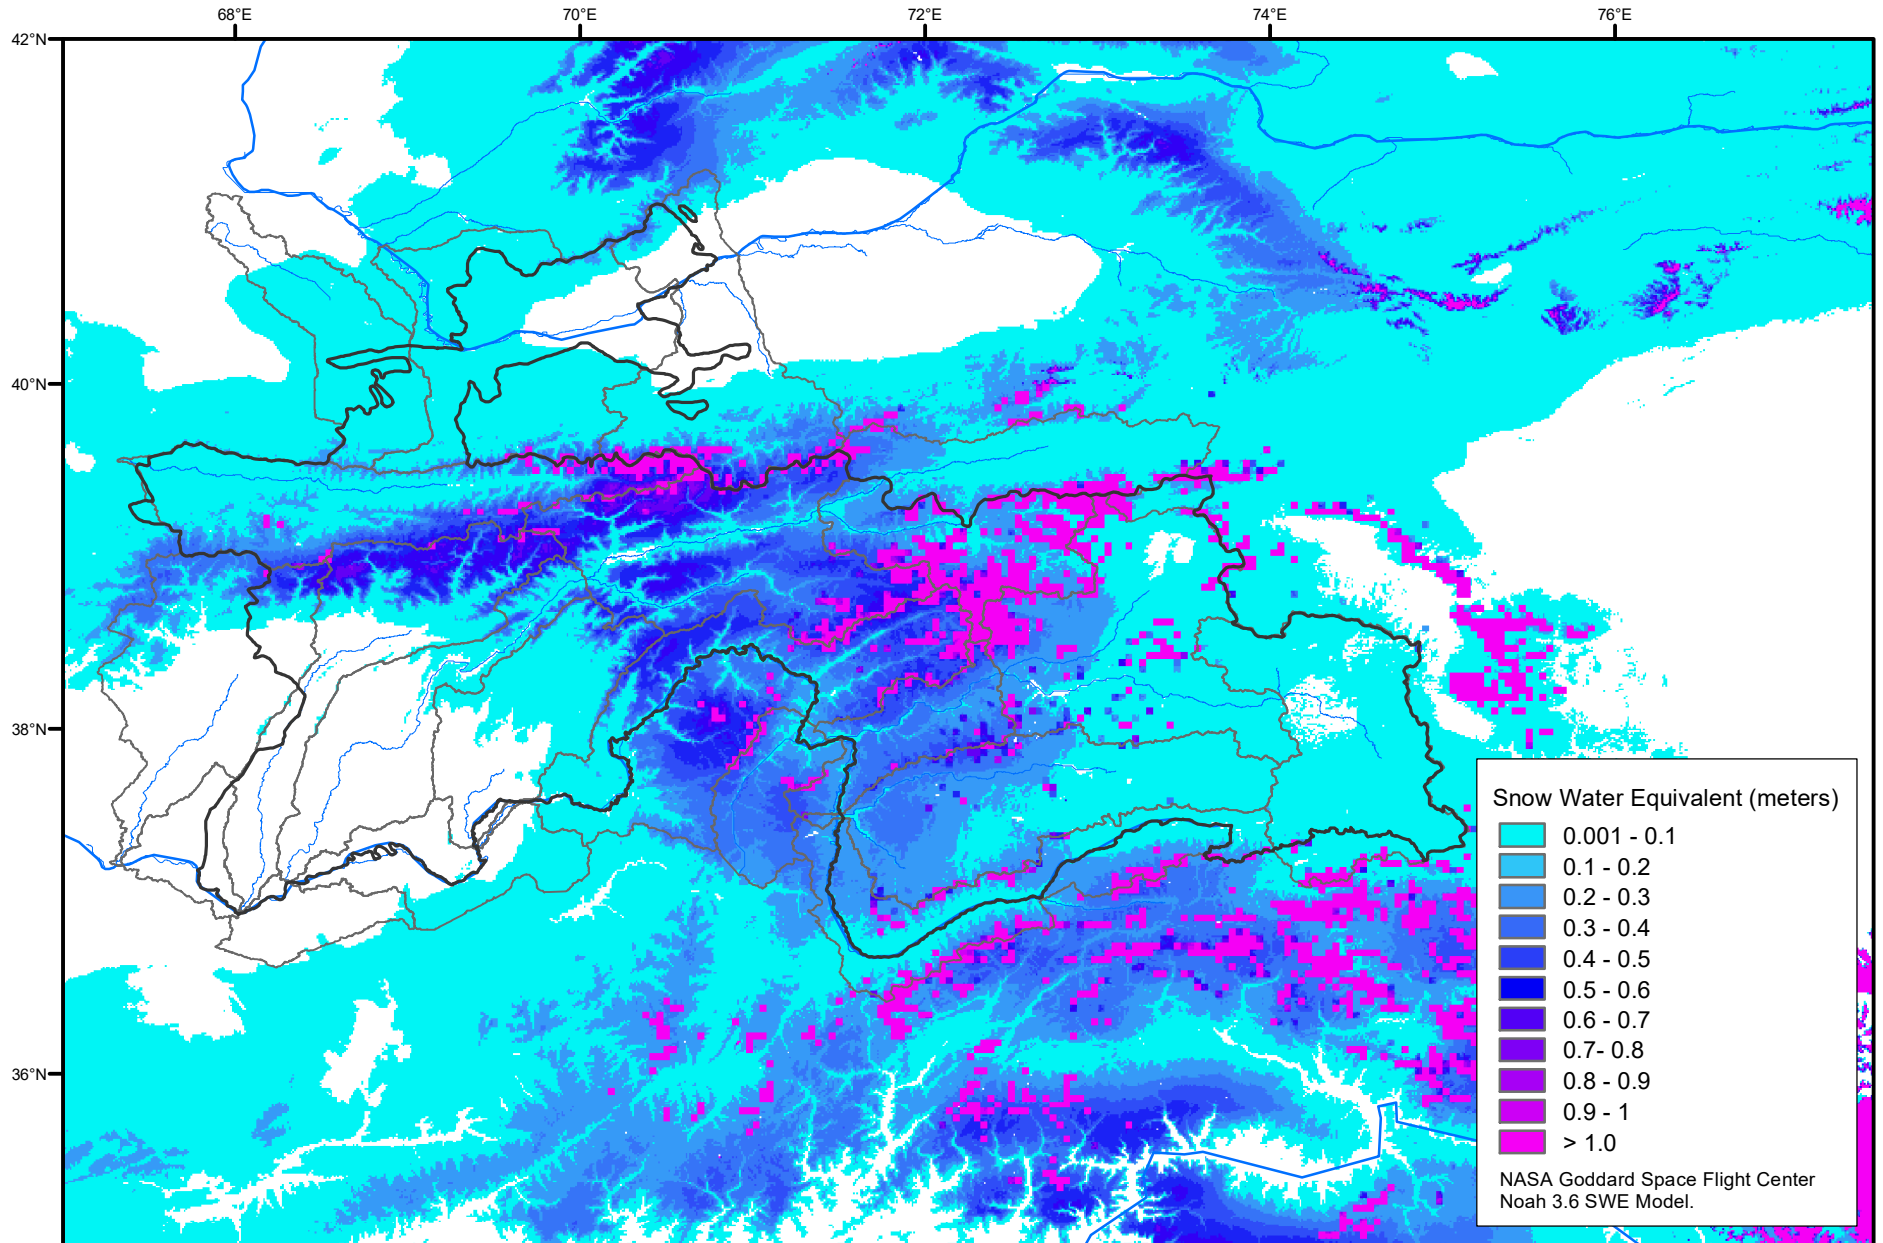

Snow Water Equivalent by Basin

February 25, 2021

Map created by USGS/EROS