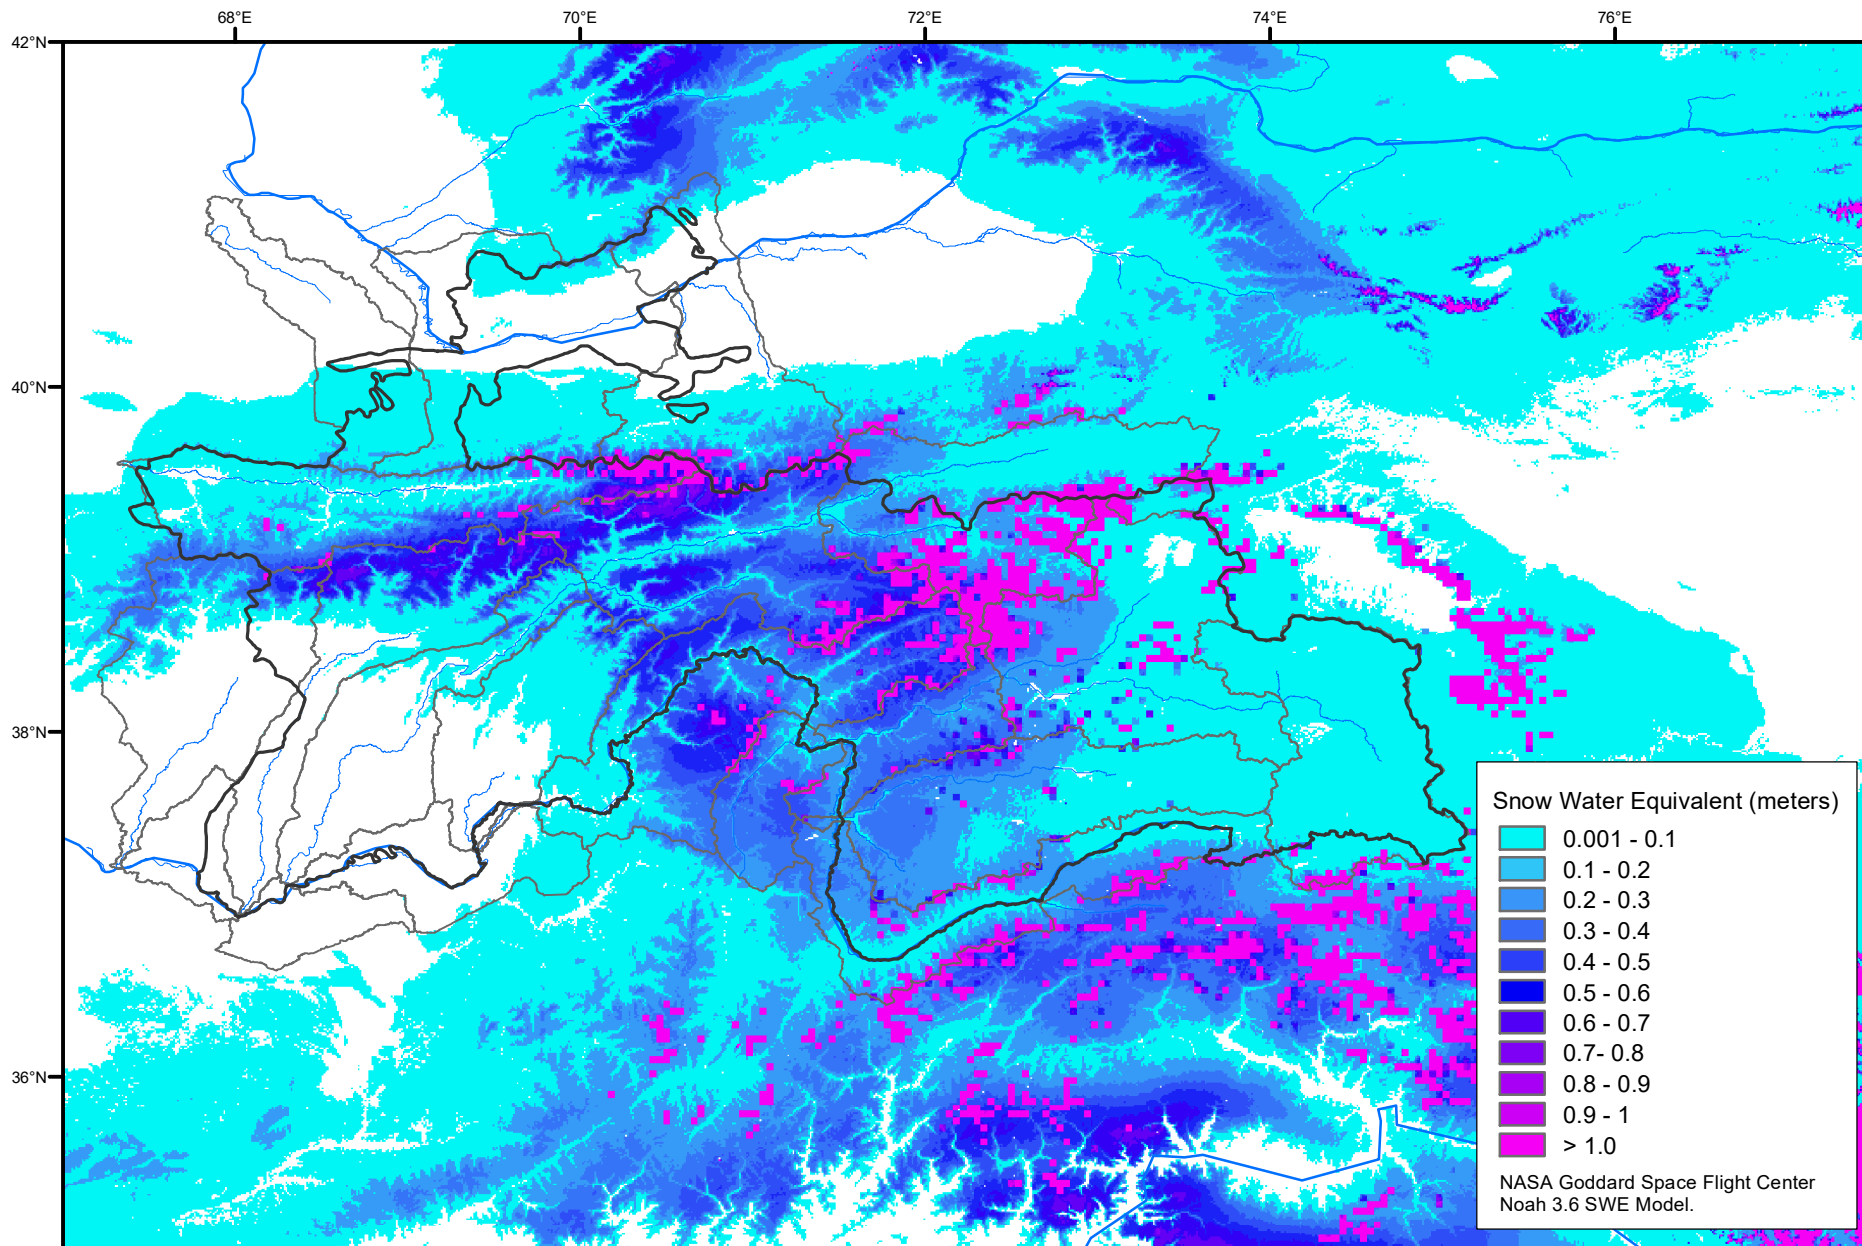

Snow Water Equivalent by Basin

March 02, 2021

Map created by USGS/EROS