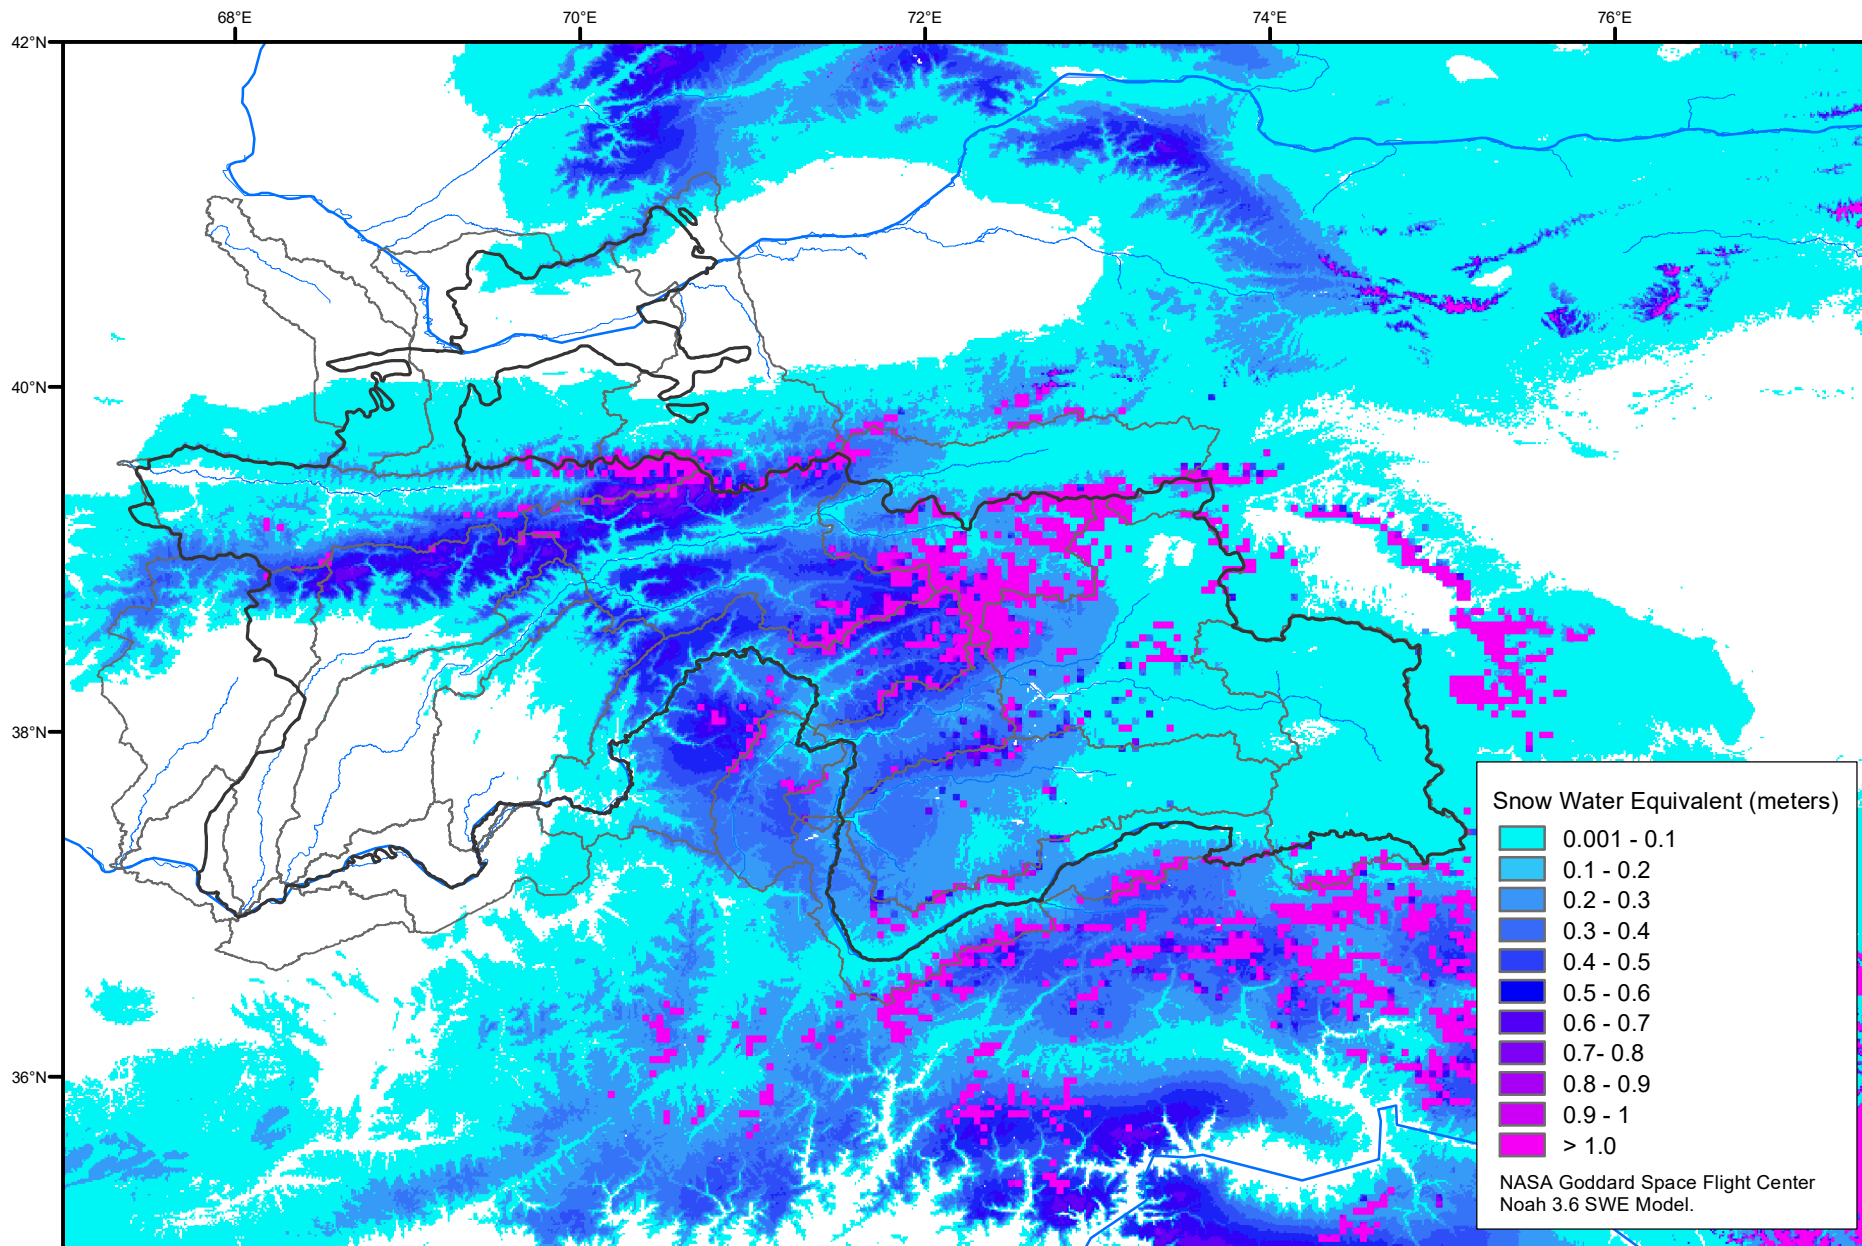

Snow Water Equivalent by Basin

March 03, 2021

Map created by USGS/EROS