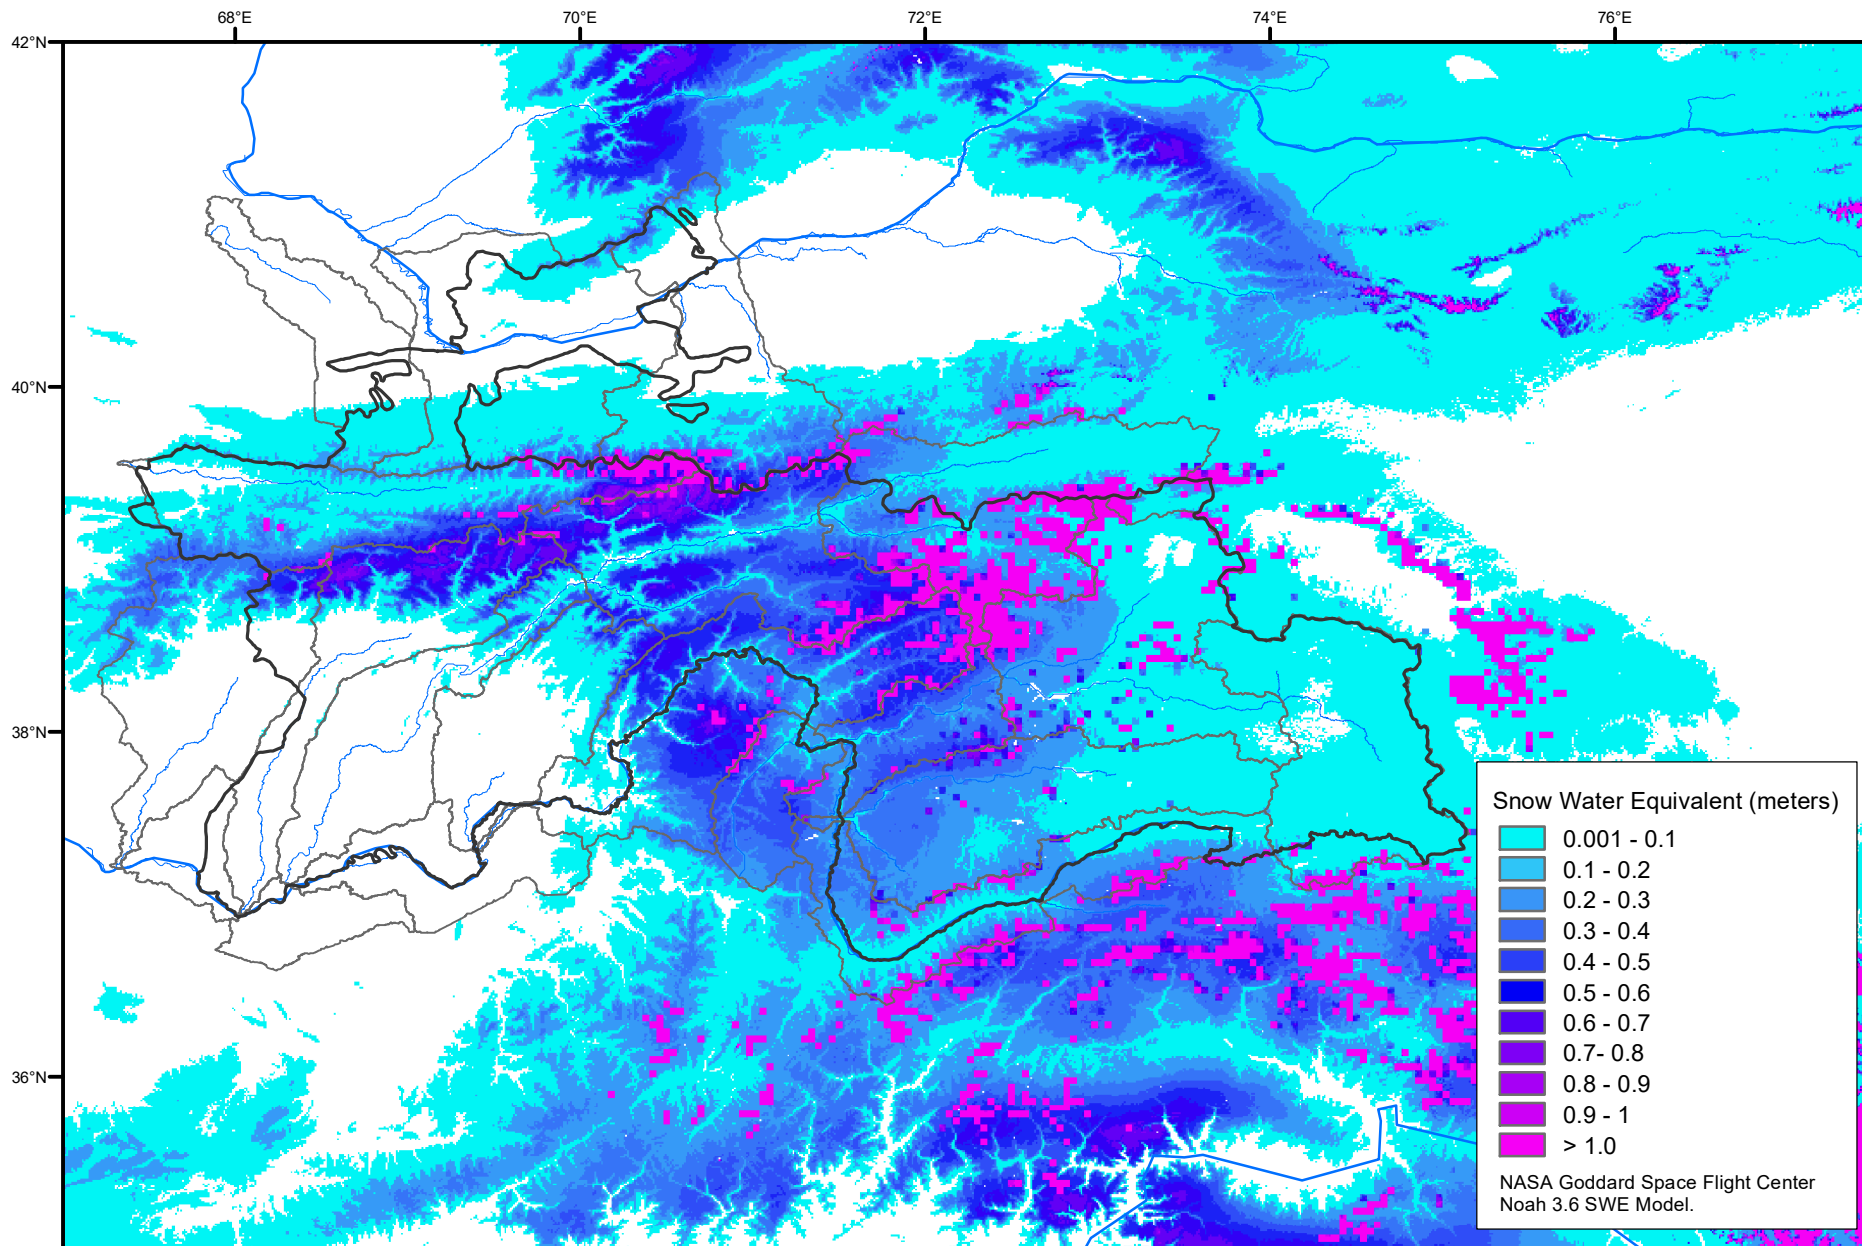

Snow Water Equivalent by Basin

March 05, 2021

Map created by USGS/EROS