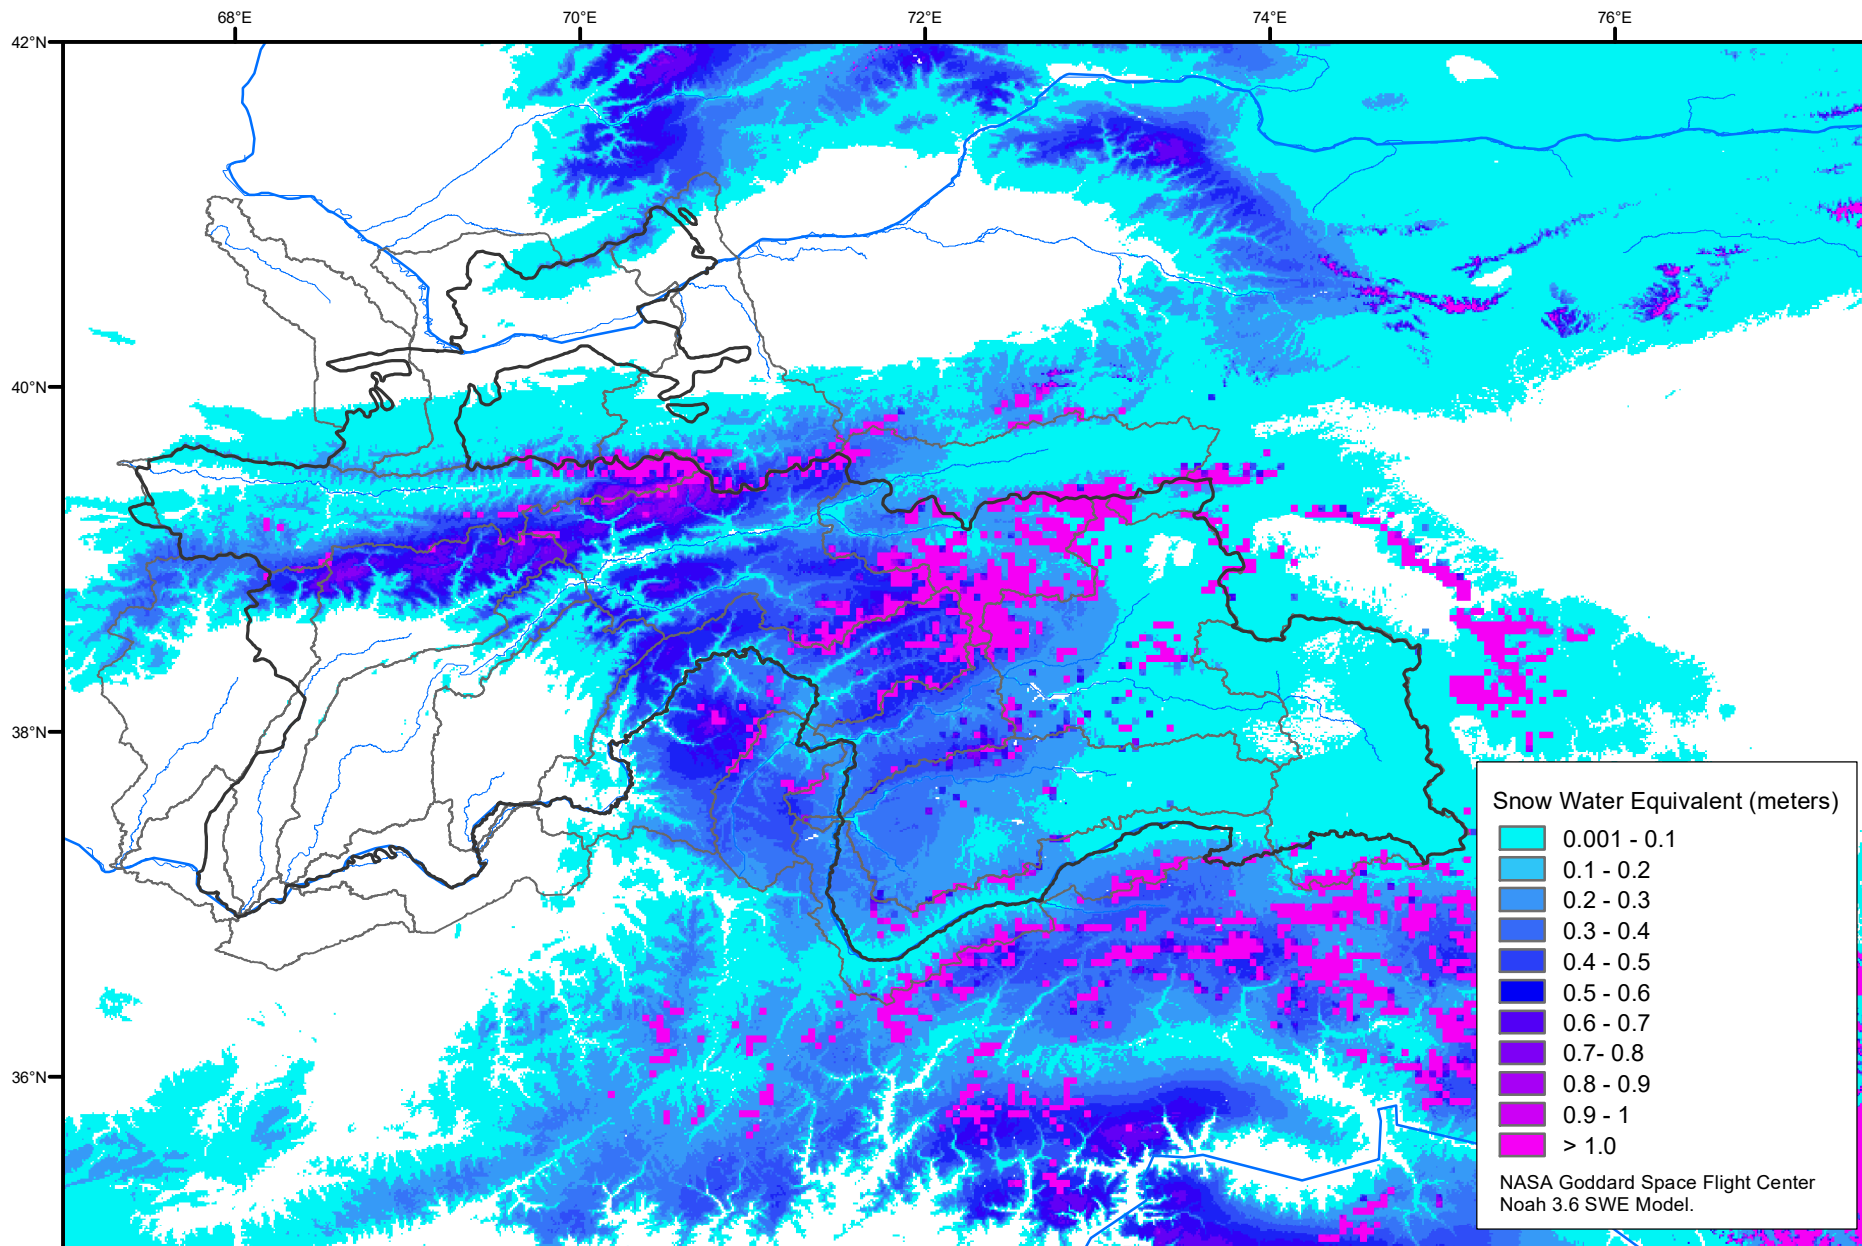

Snow Water Equivalent by Basin

March 06, 2021

Map created by USGS/EROS