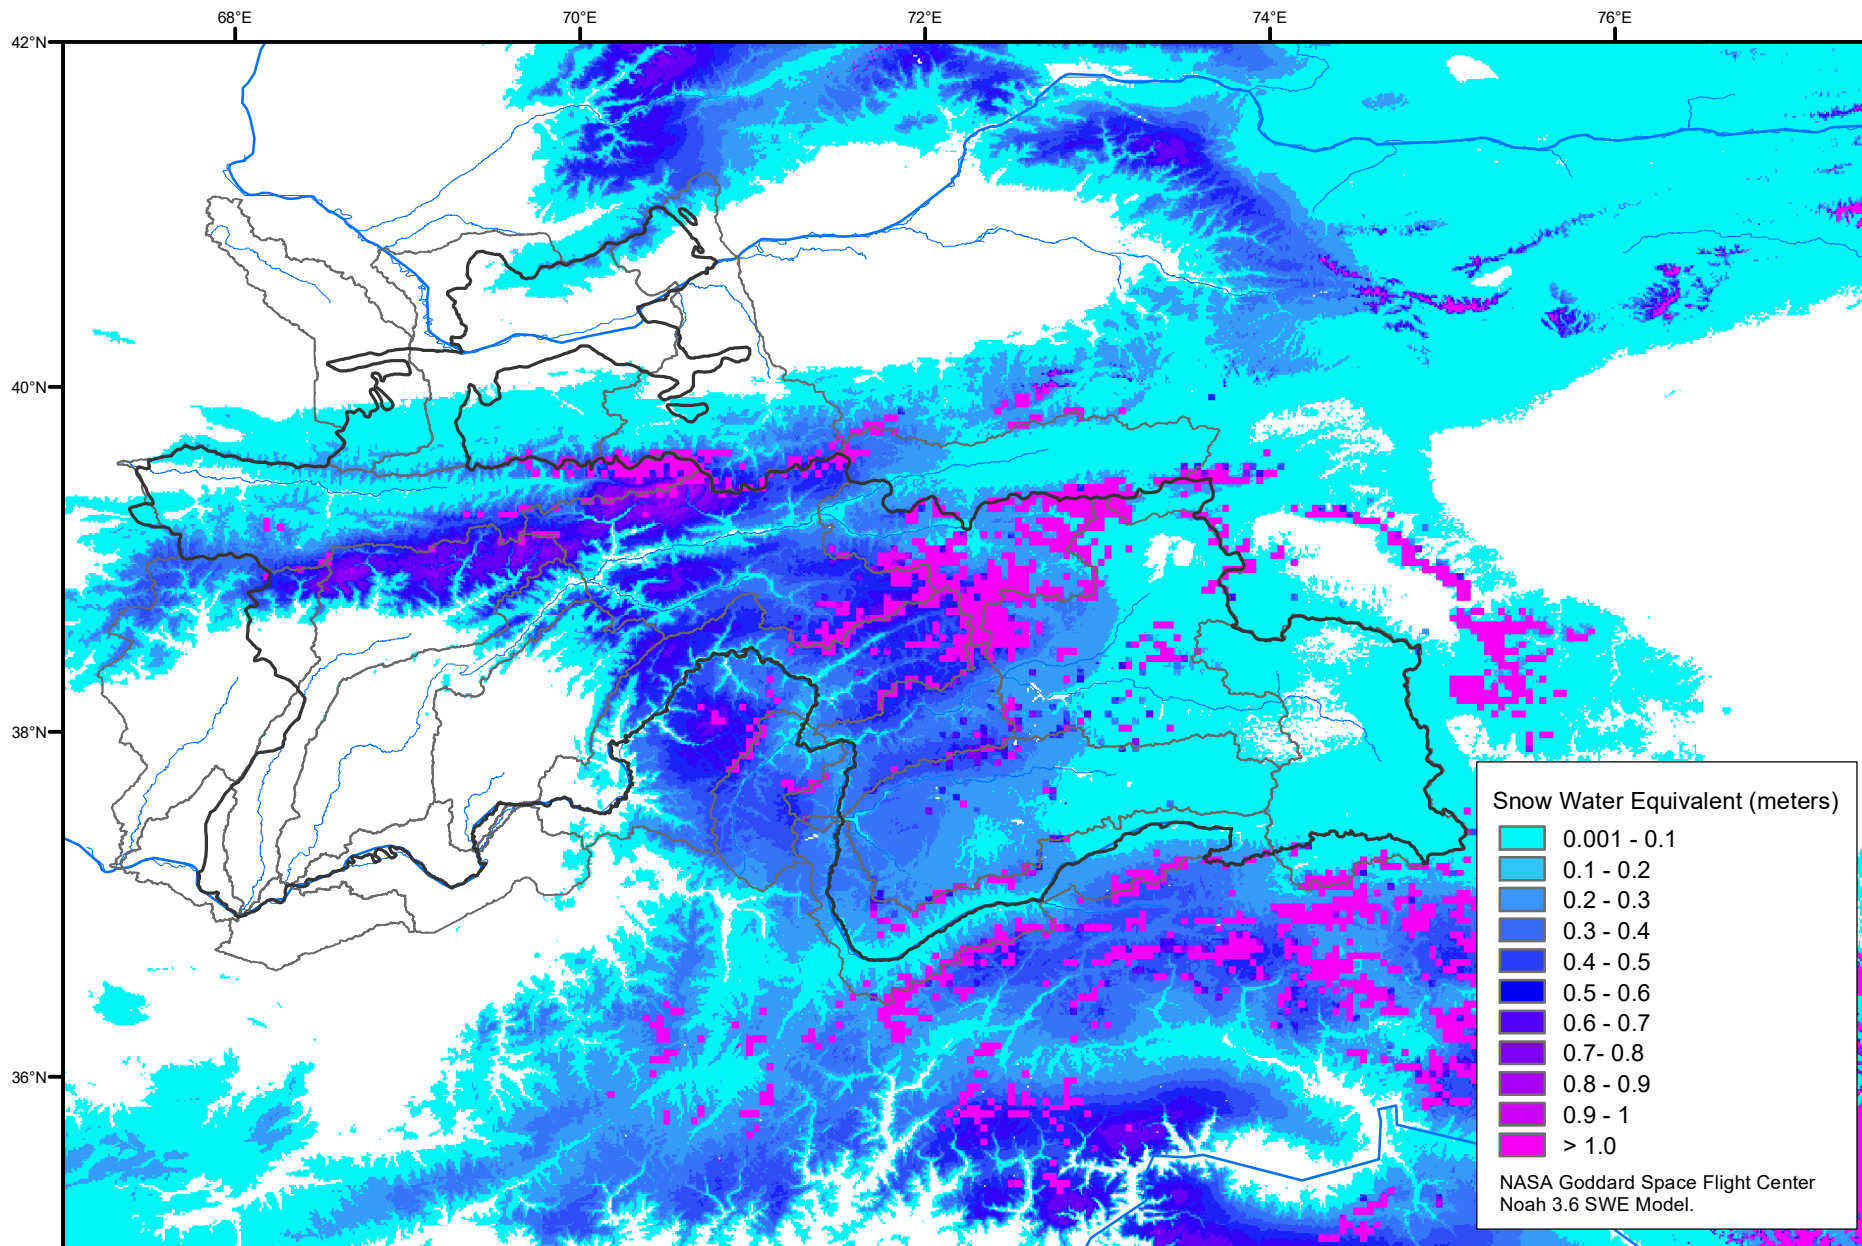

Snow Water Equivalent by Basin

March 07, 2021

Map created by USGS/EROS