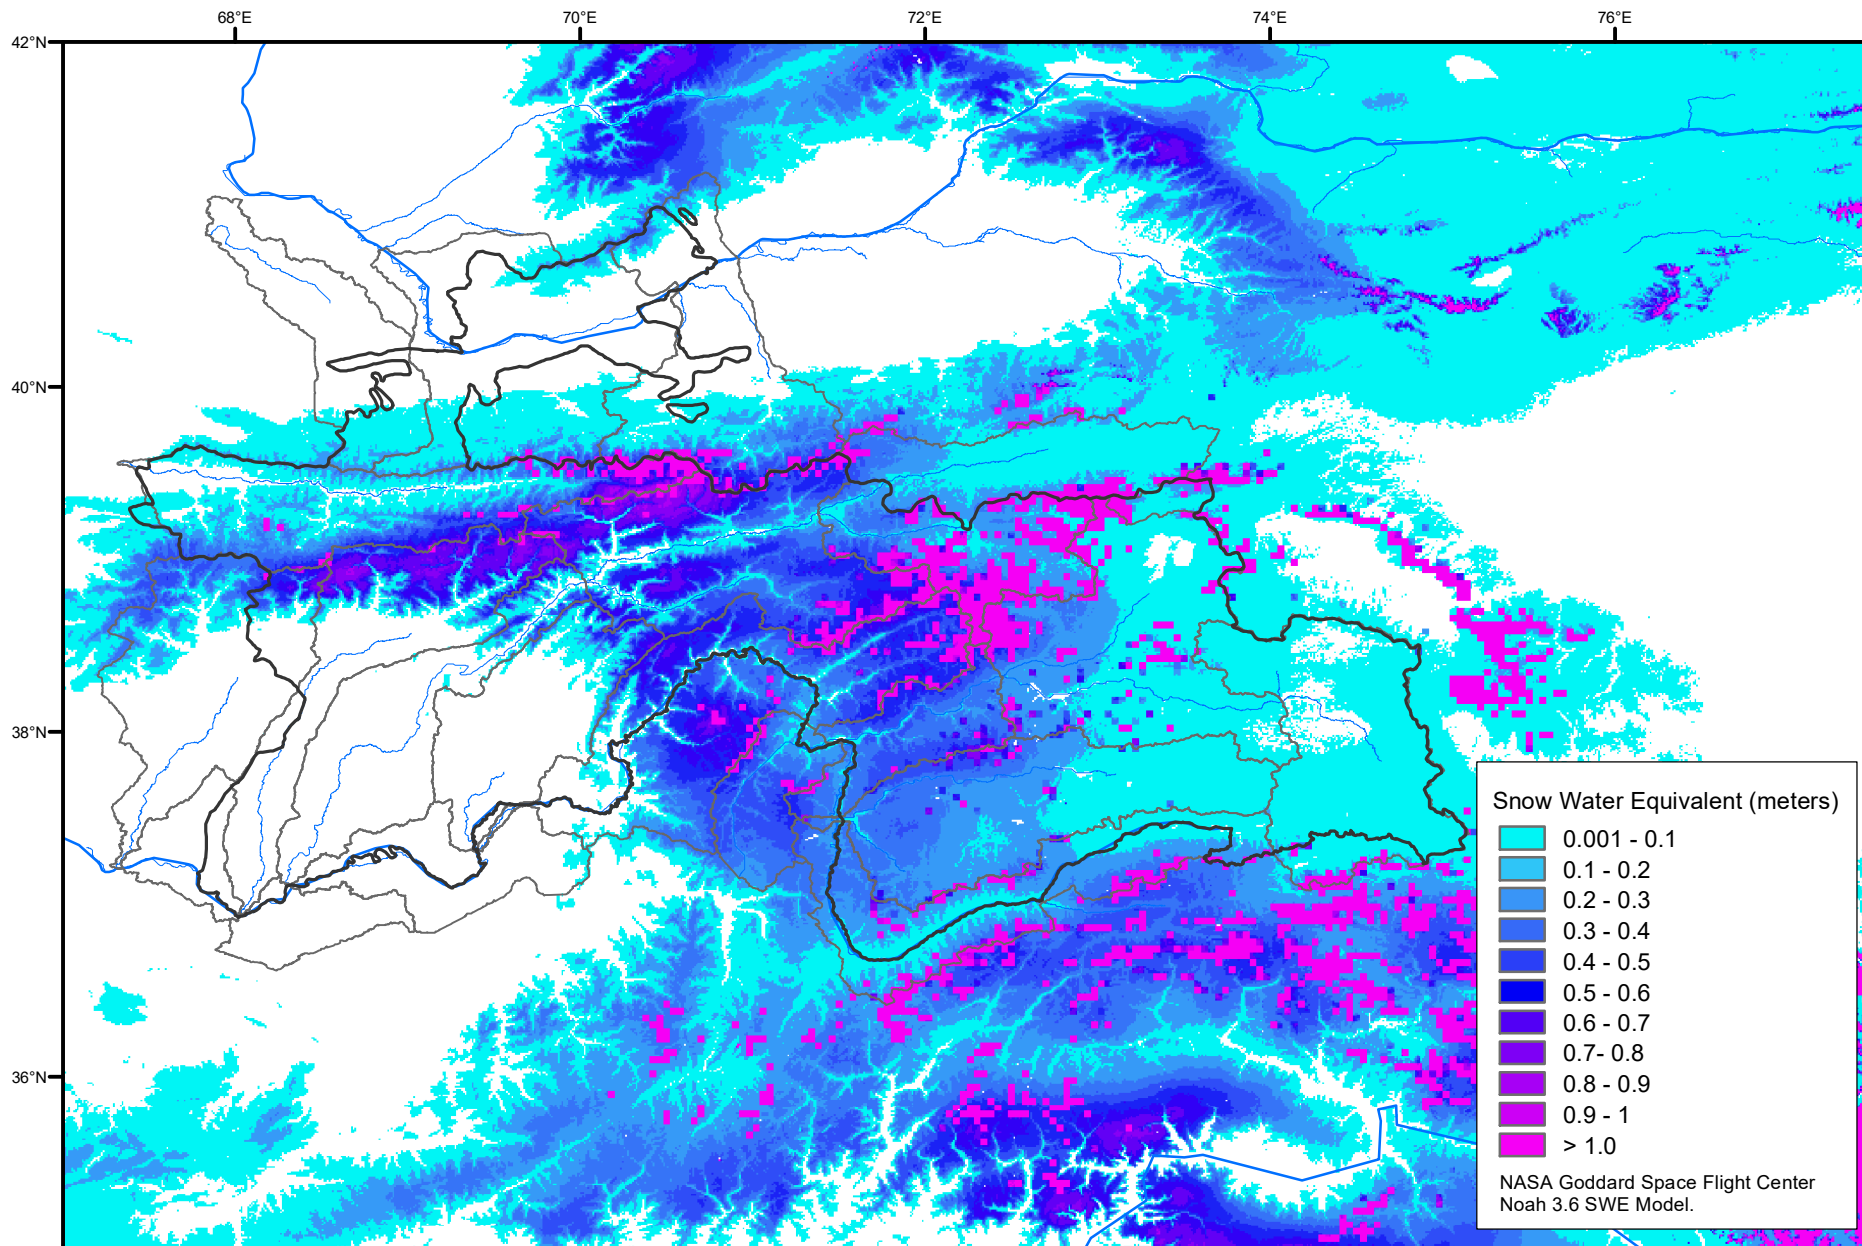

Snow Water Equivalent by Basin

March 09, 2021

Map created by USGS/EROS