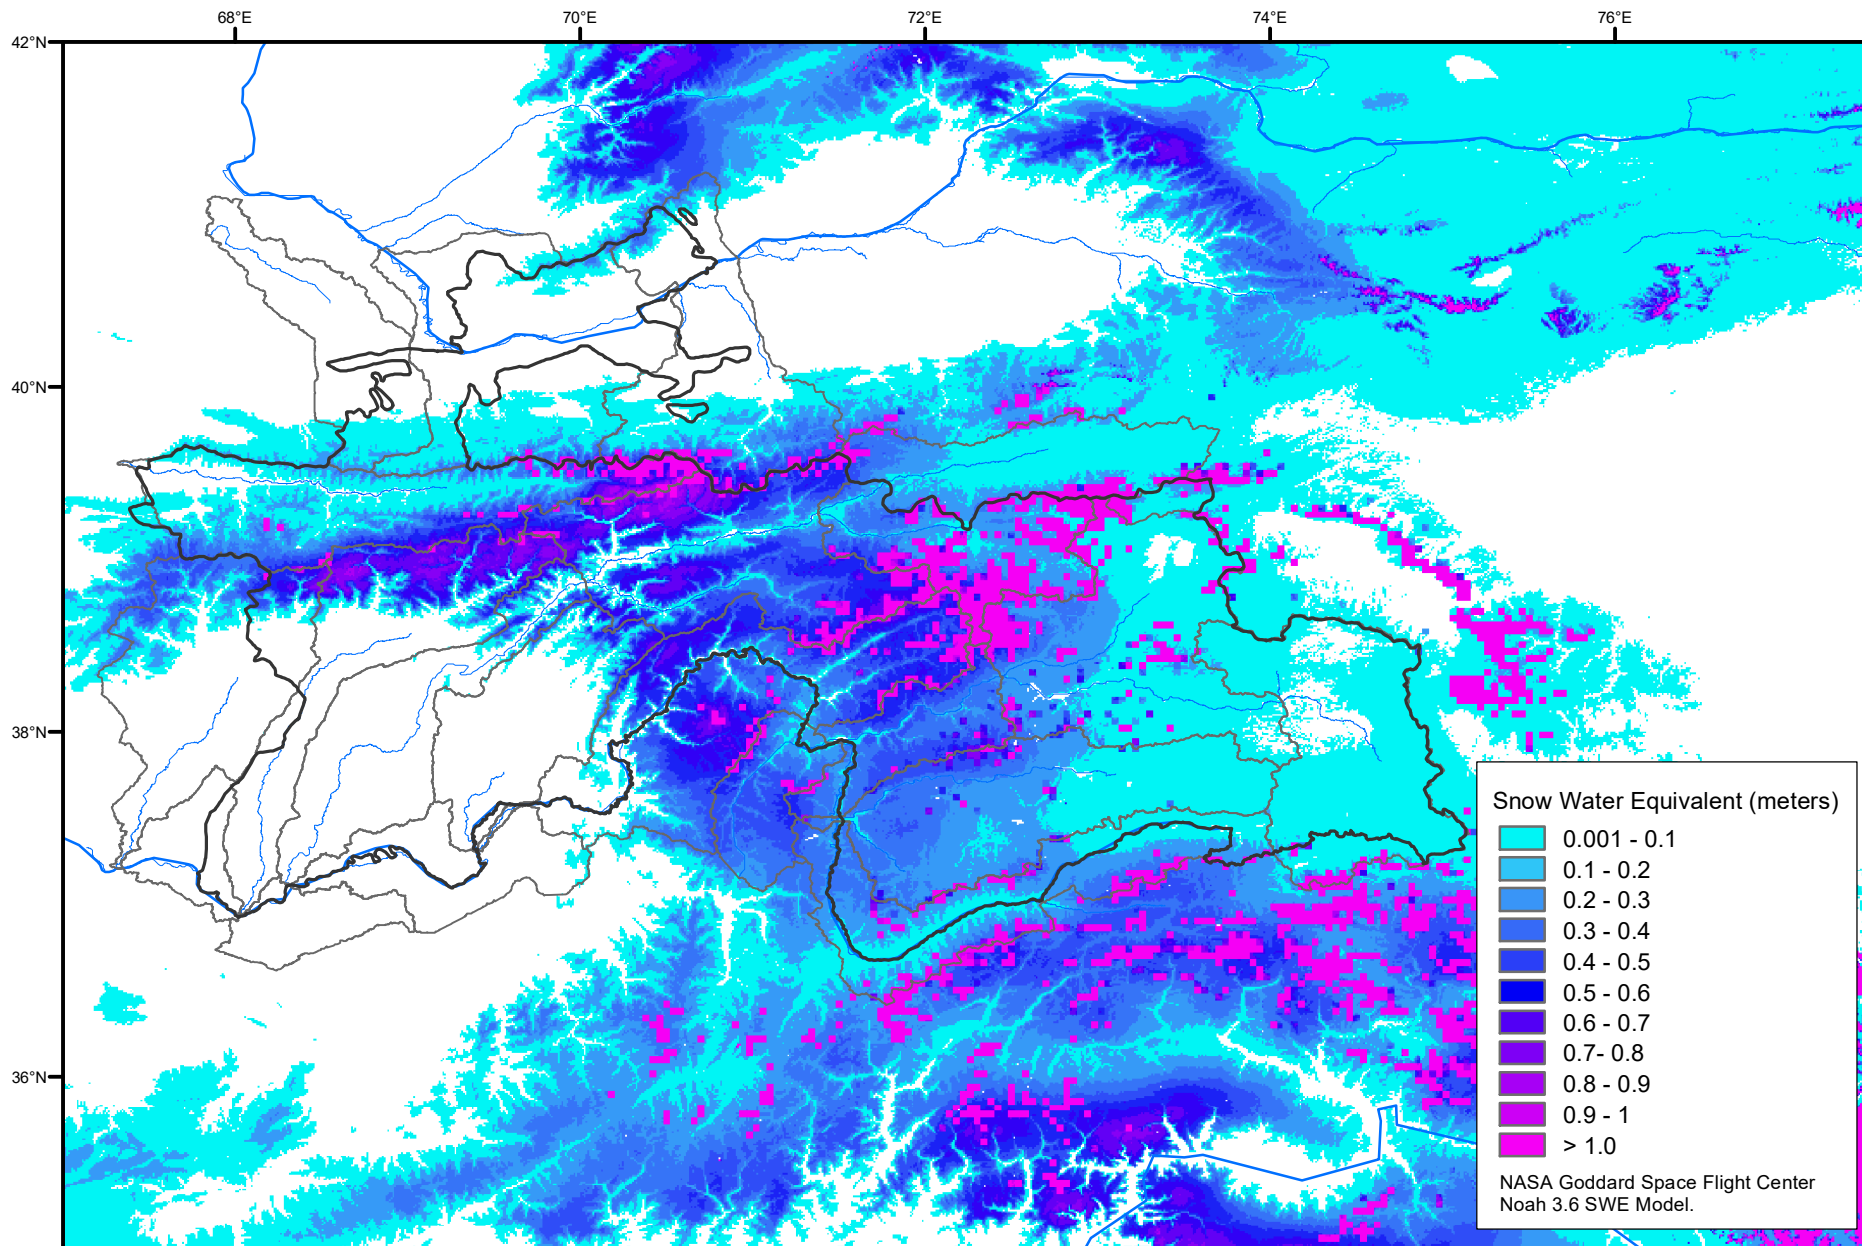

Snow Water Equivalent by Basin

March 10, 2021

Map created by USGS/EROS