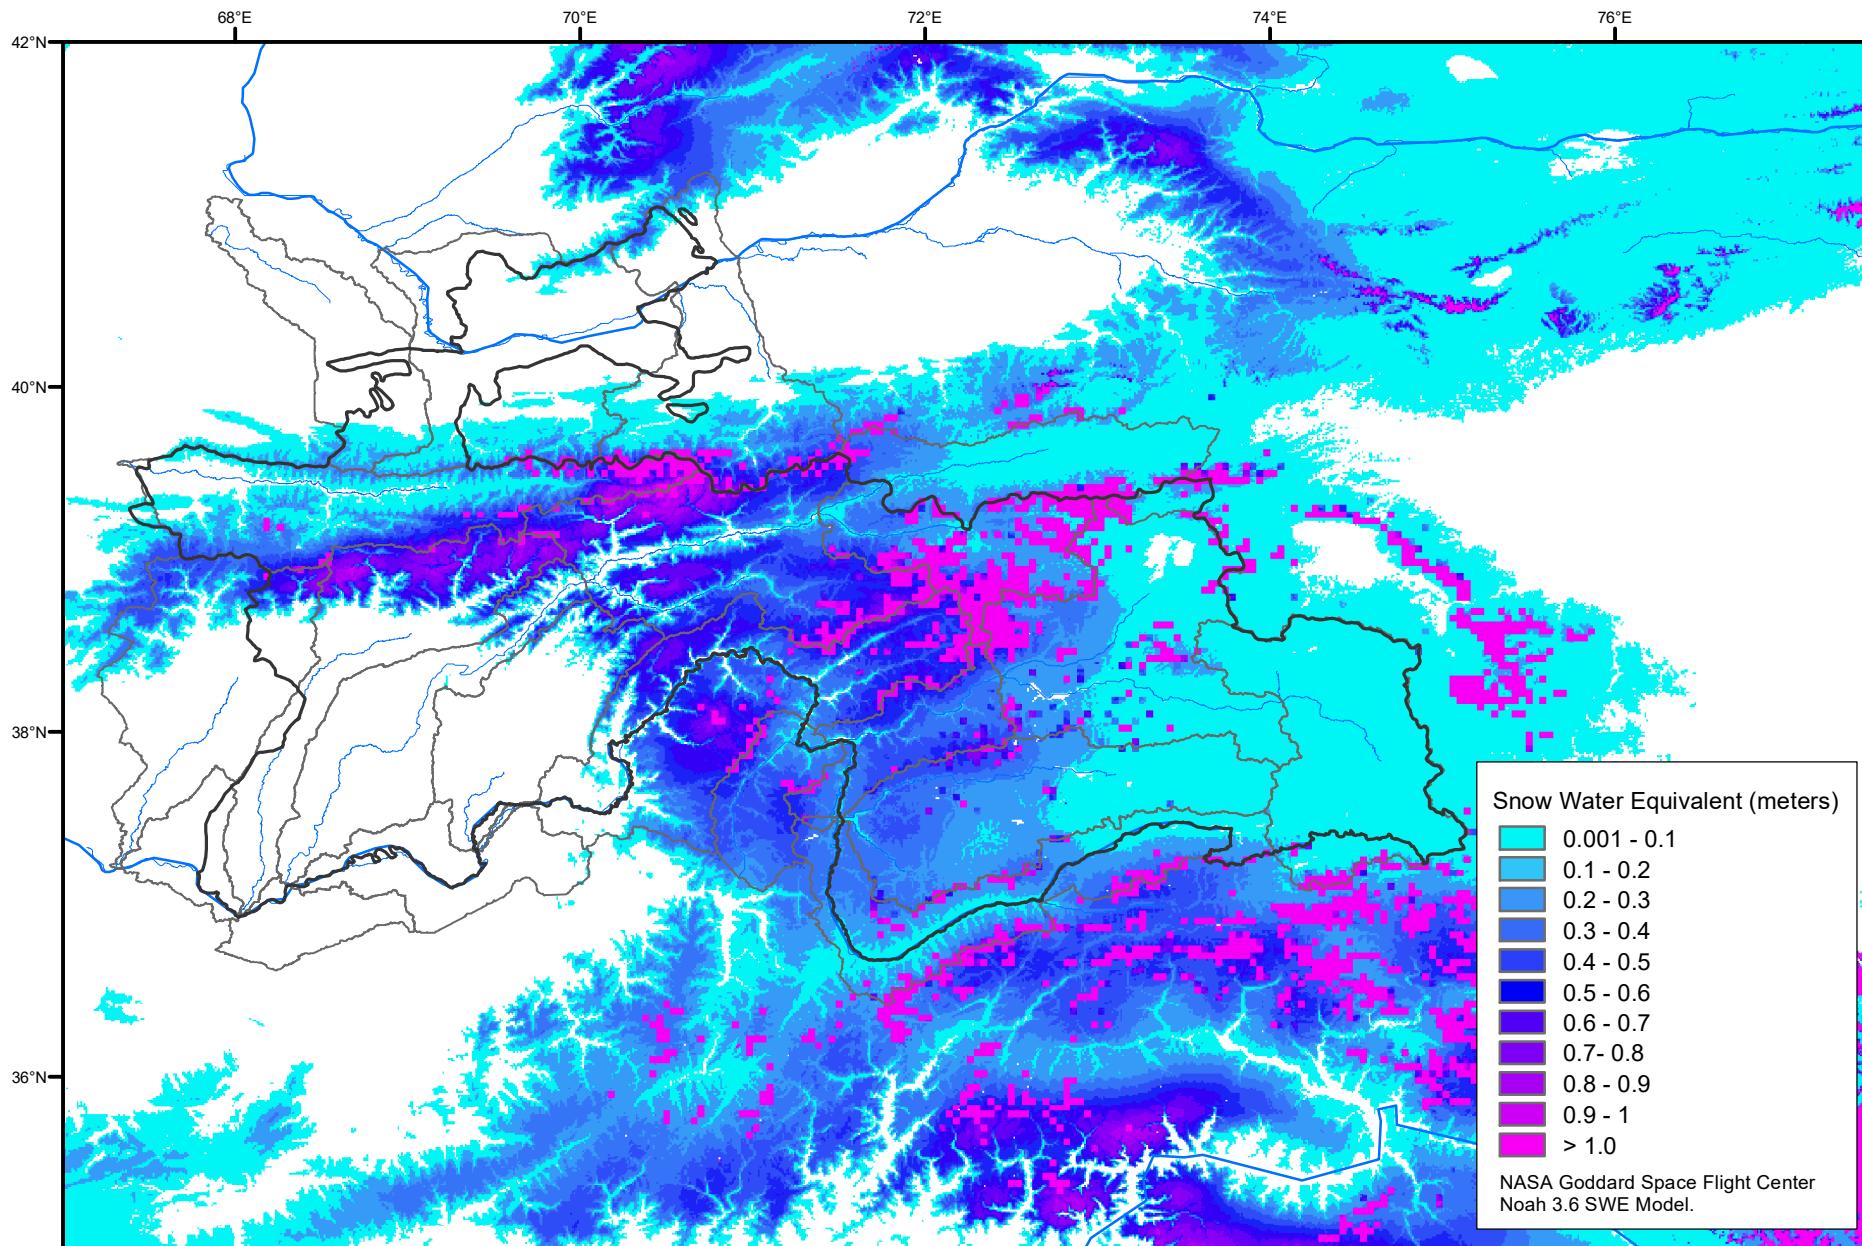

Snow Water Equivalent by Basin

March 13, 2021

Map created by USGS/EROS