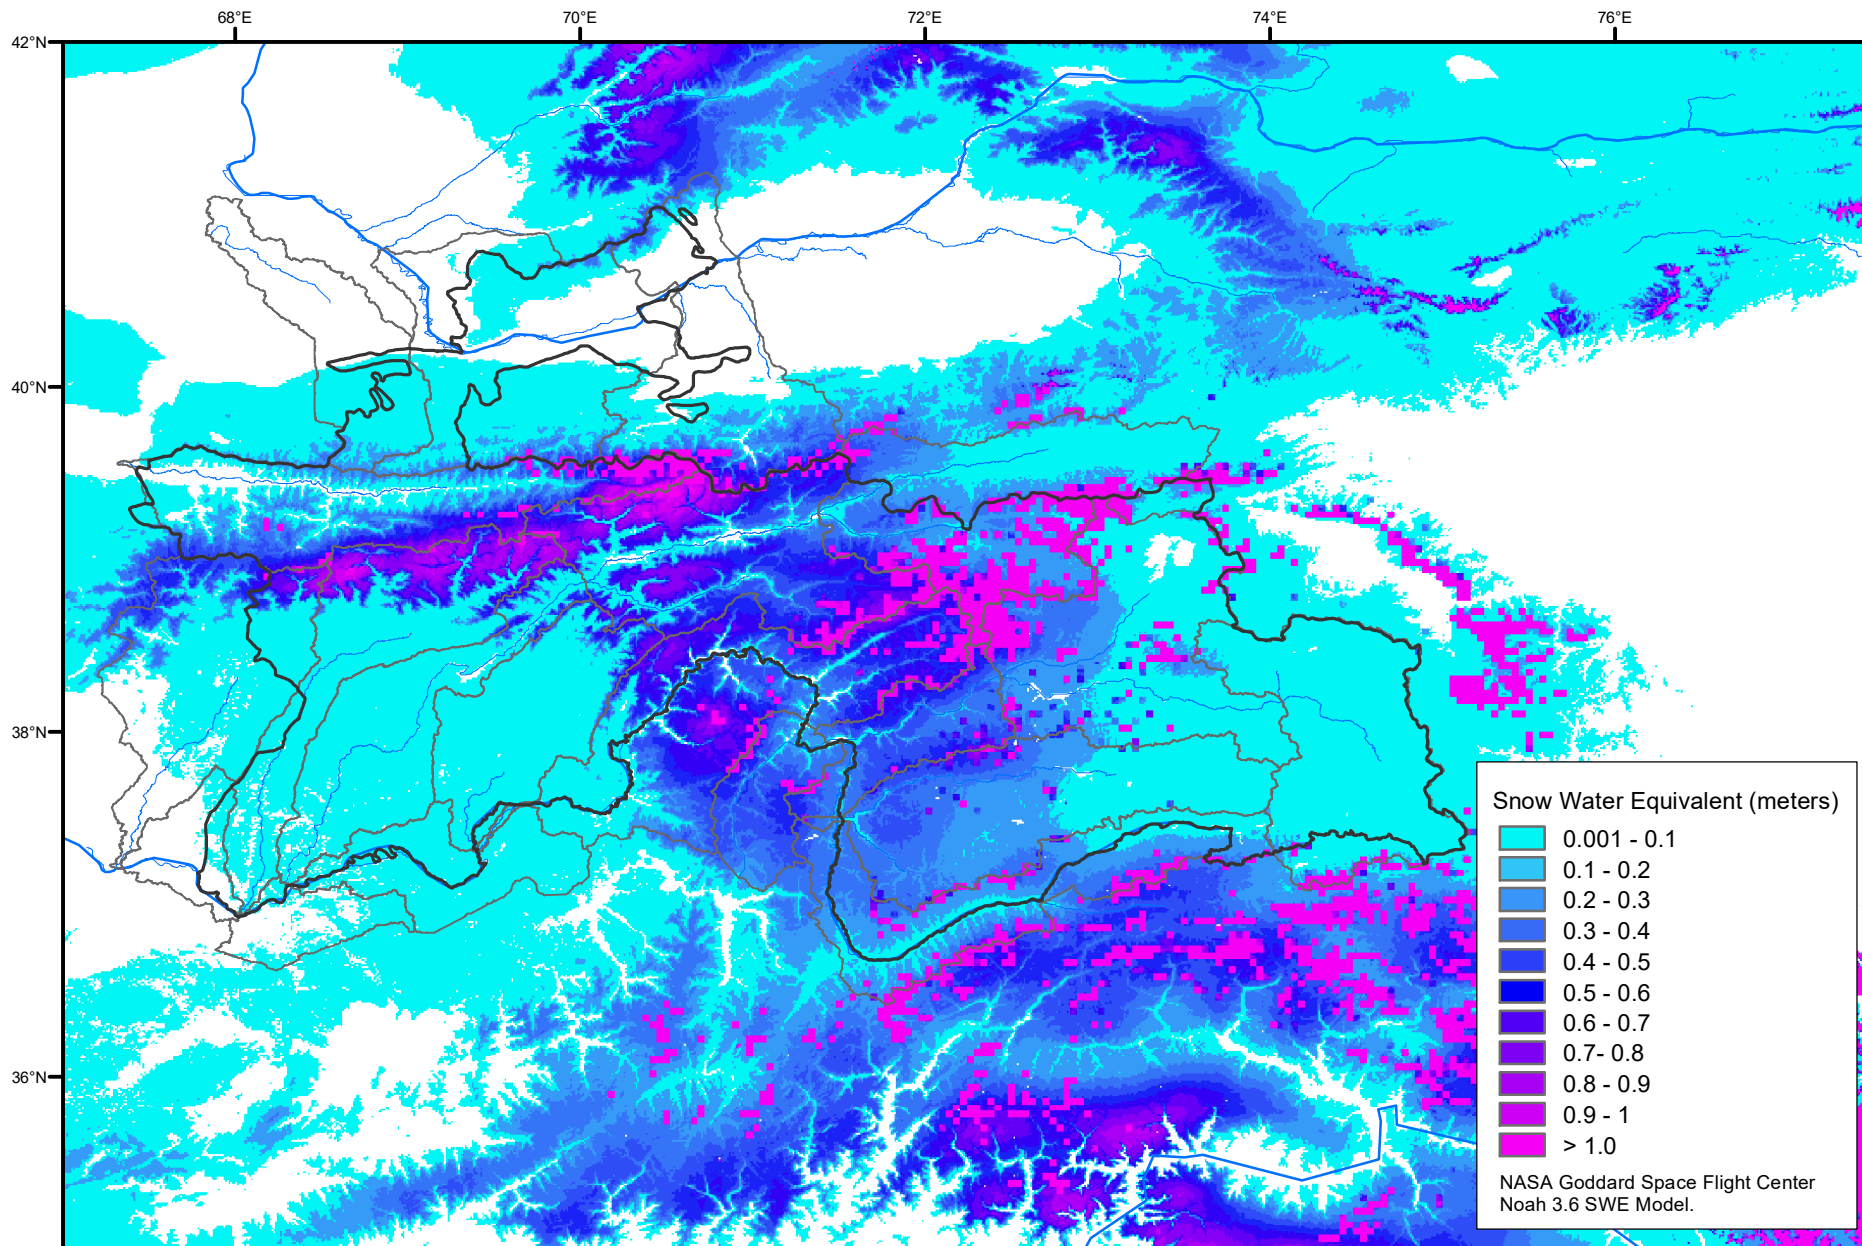

Snow Water Equivalent by Basin

March 16, 2021

Map created by USGS/EROS