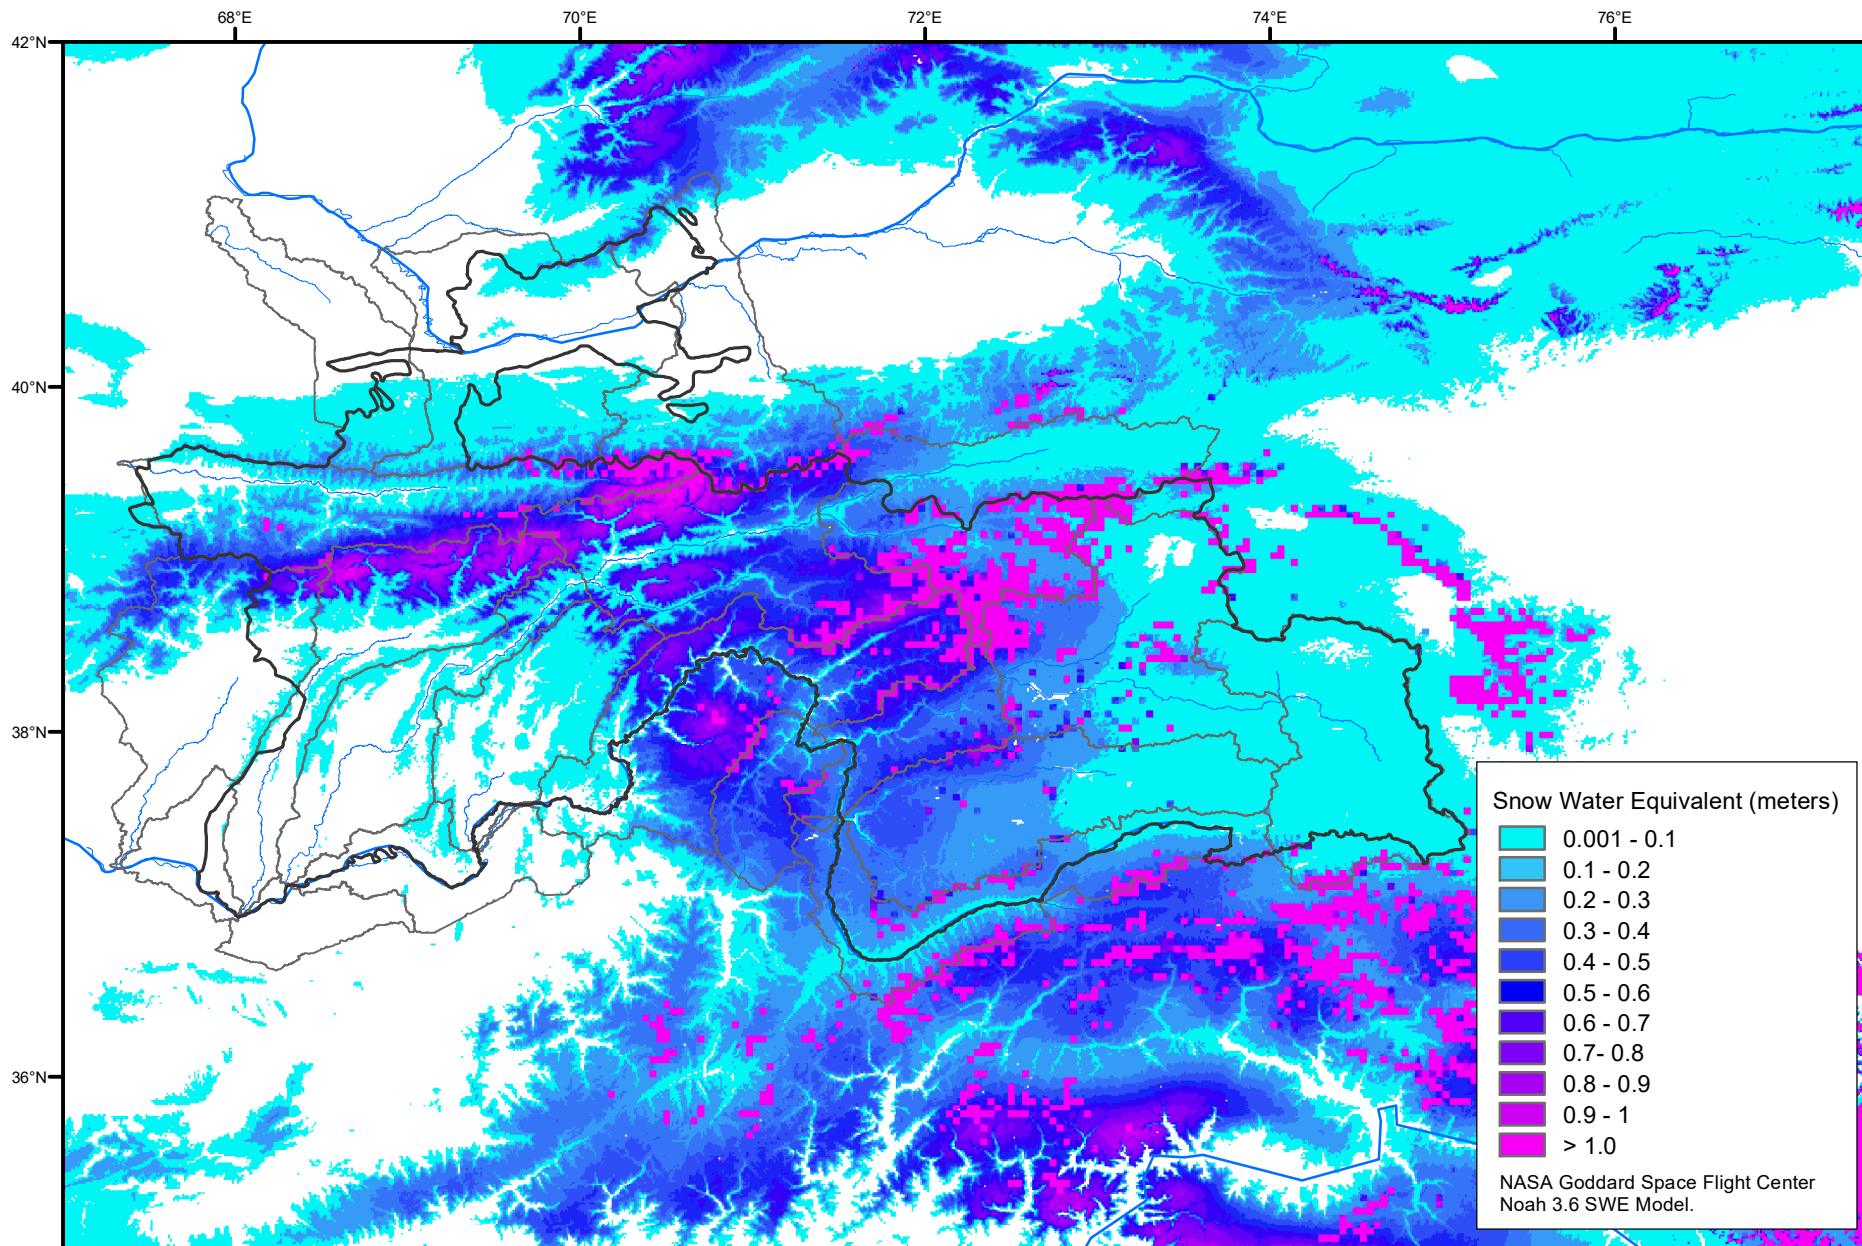

Snow Water Equivalent by Basin

March 18, 2021

Map created by USGS/EROS