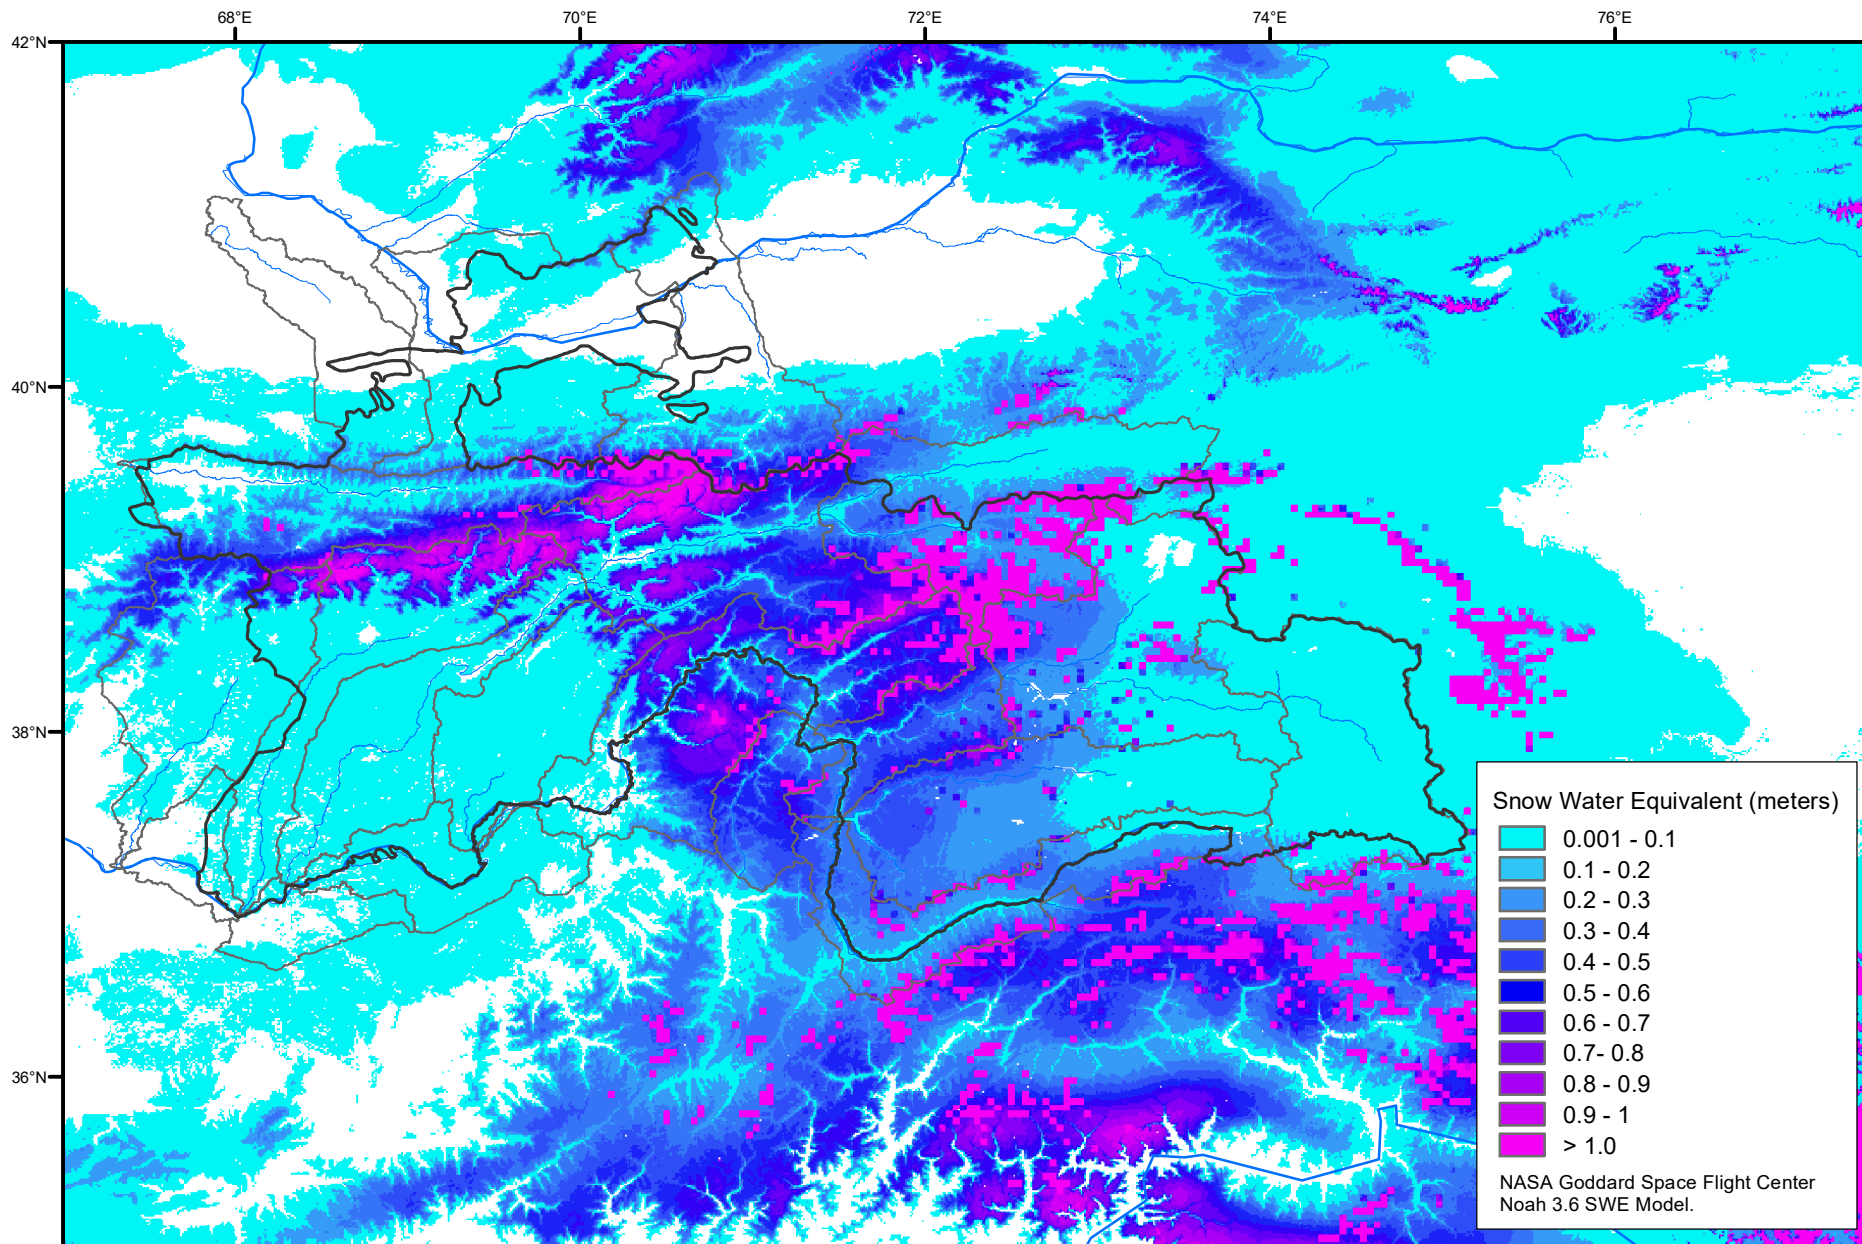

Snow Water Equivalent by Basin

March 23, 2021

Map created by USGS/EROS