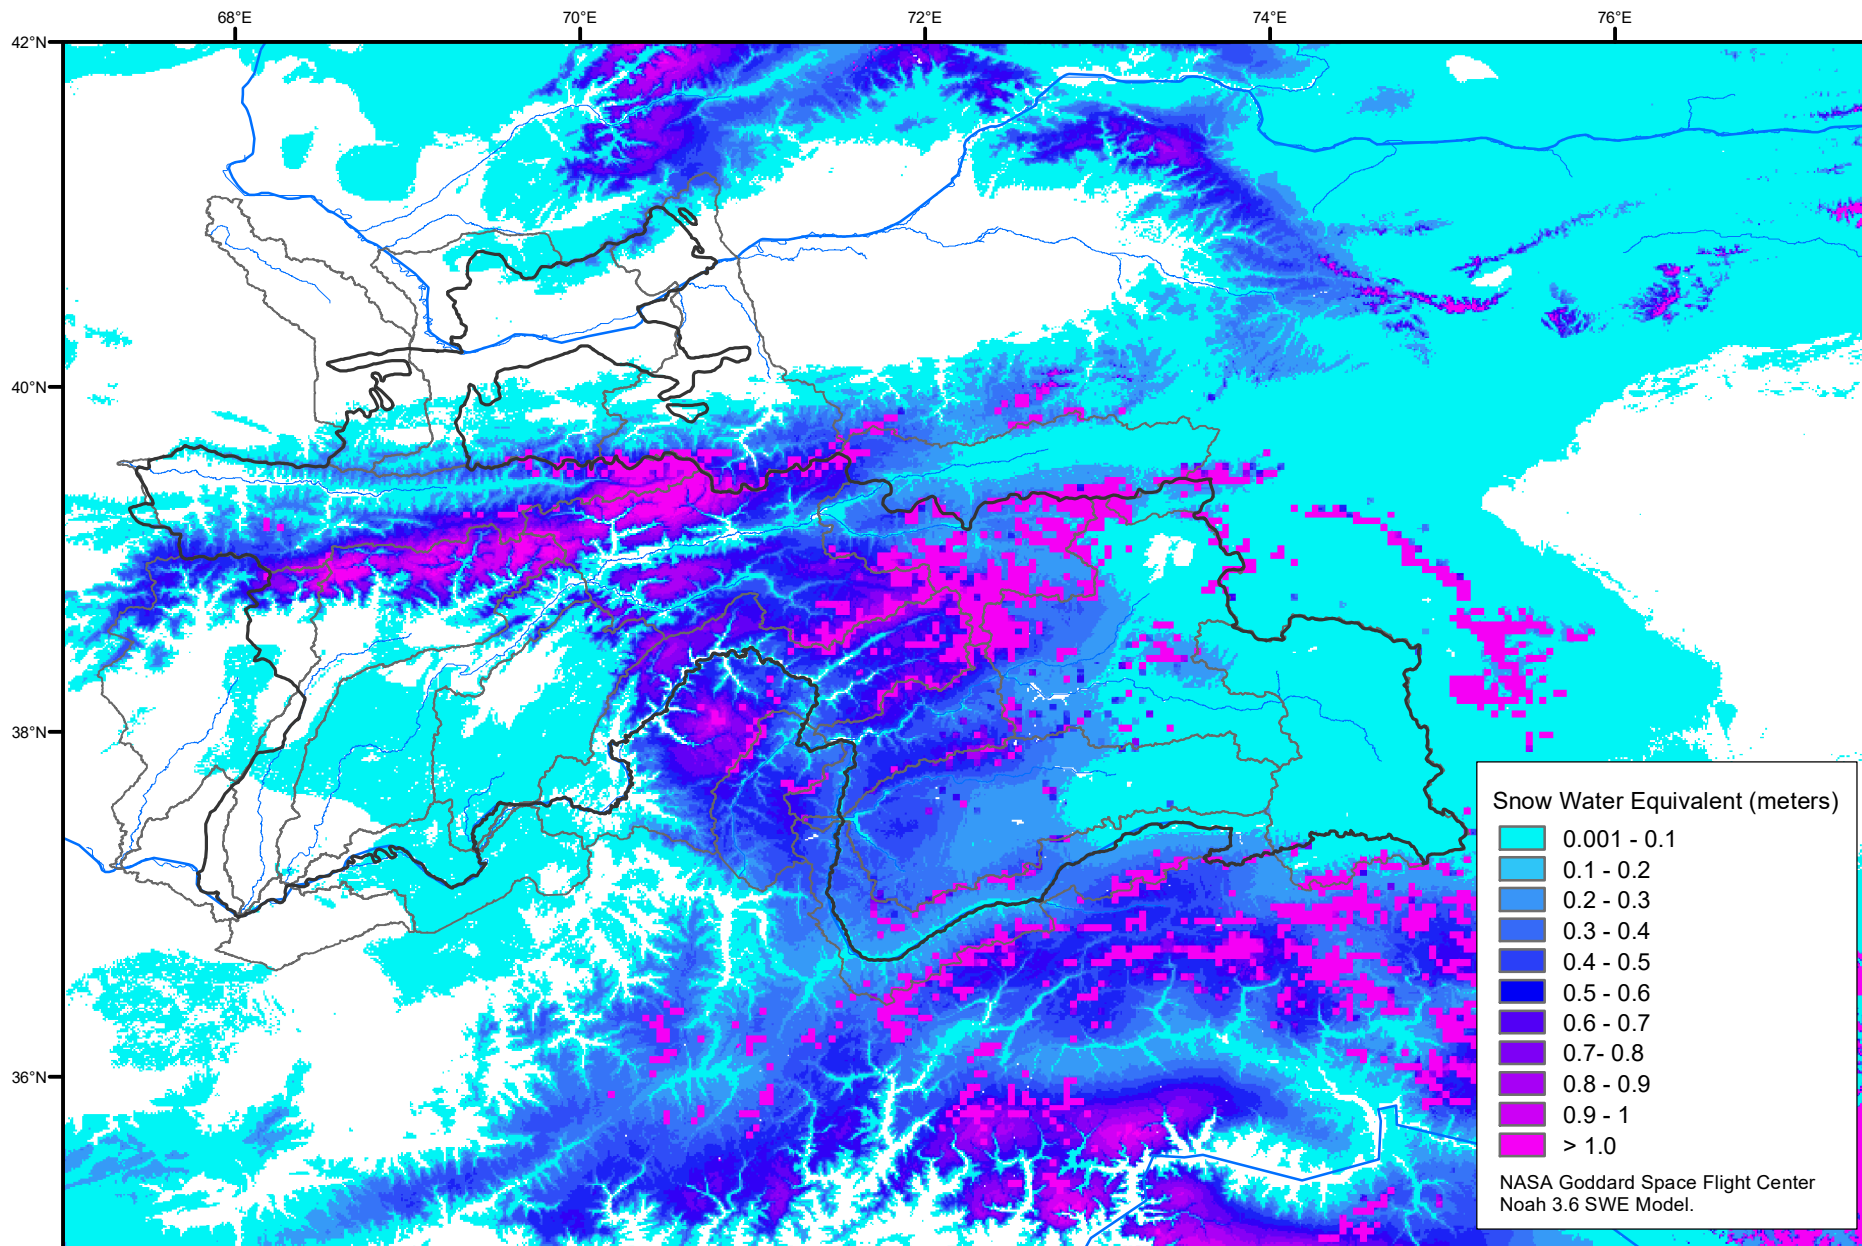

Snow Water Equivalent by Basin

March 27, 2021

Map created by USGS/EROS