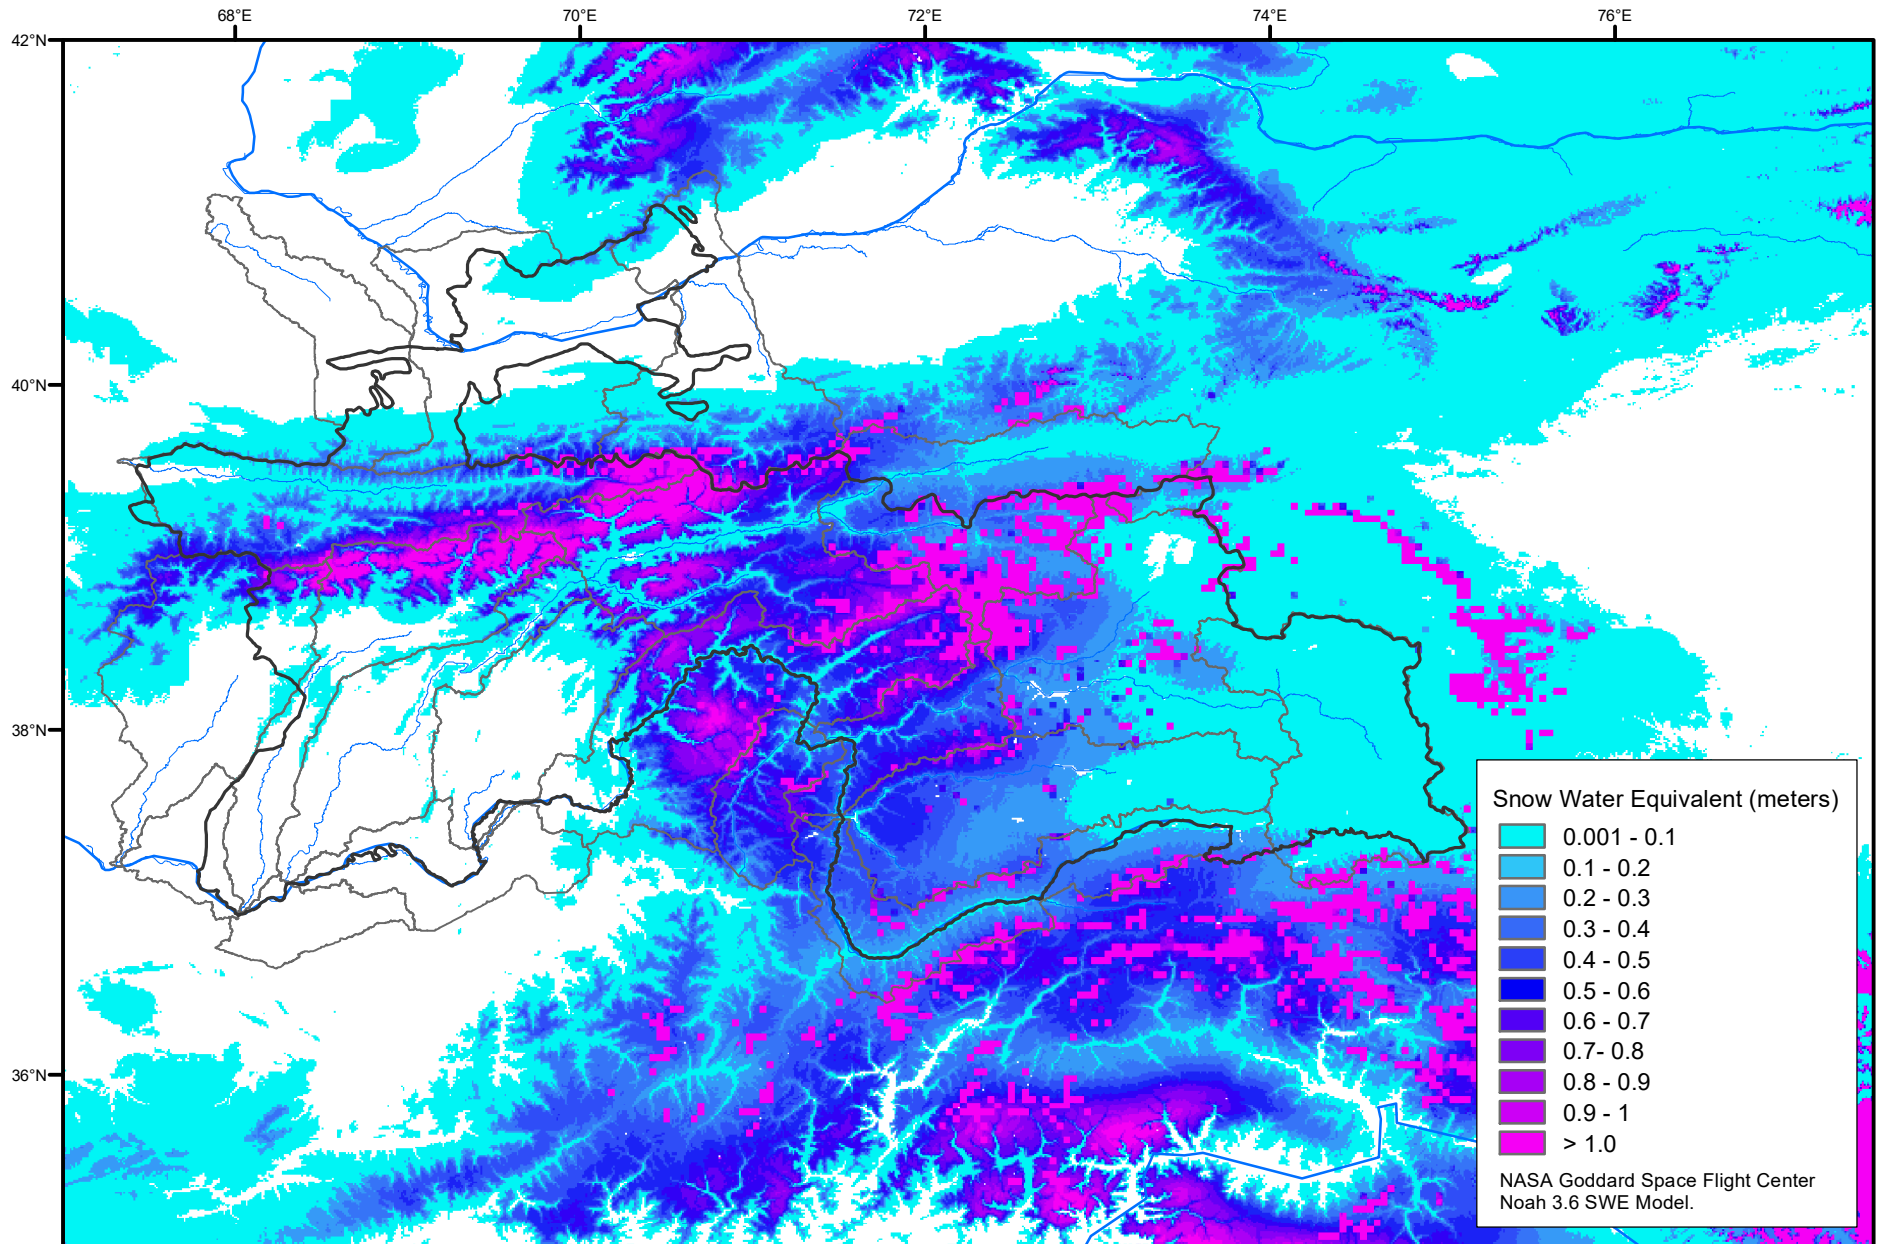

Snow Water Equivalent by Basin

March 30, 2021

Map created by USGS/EROS