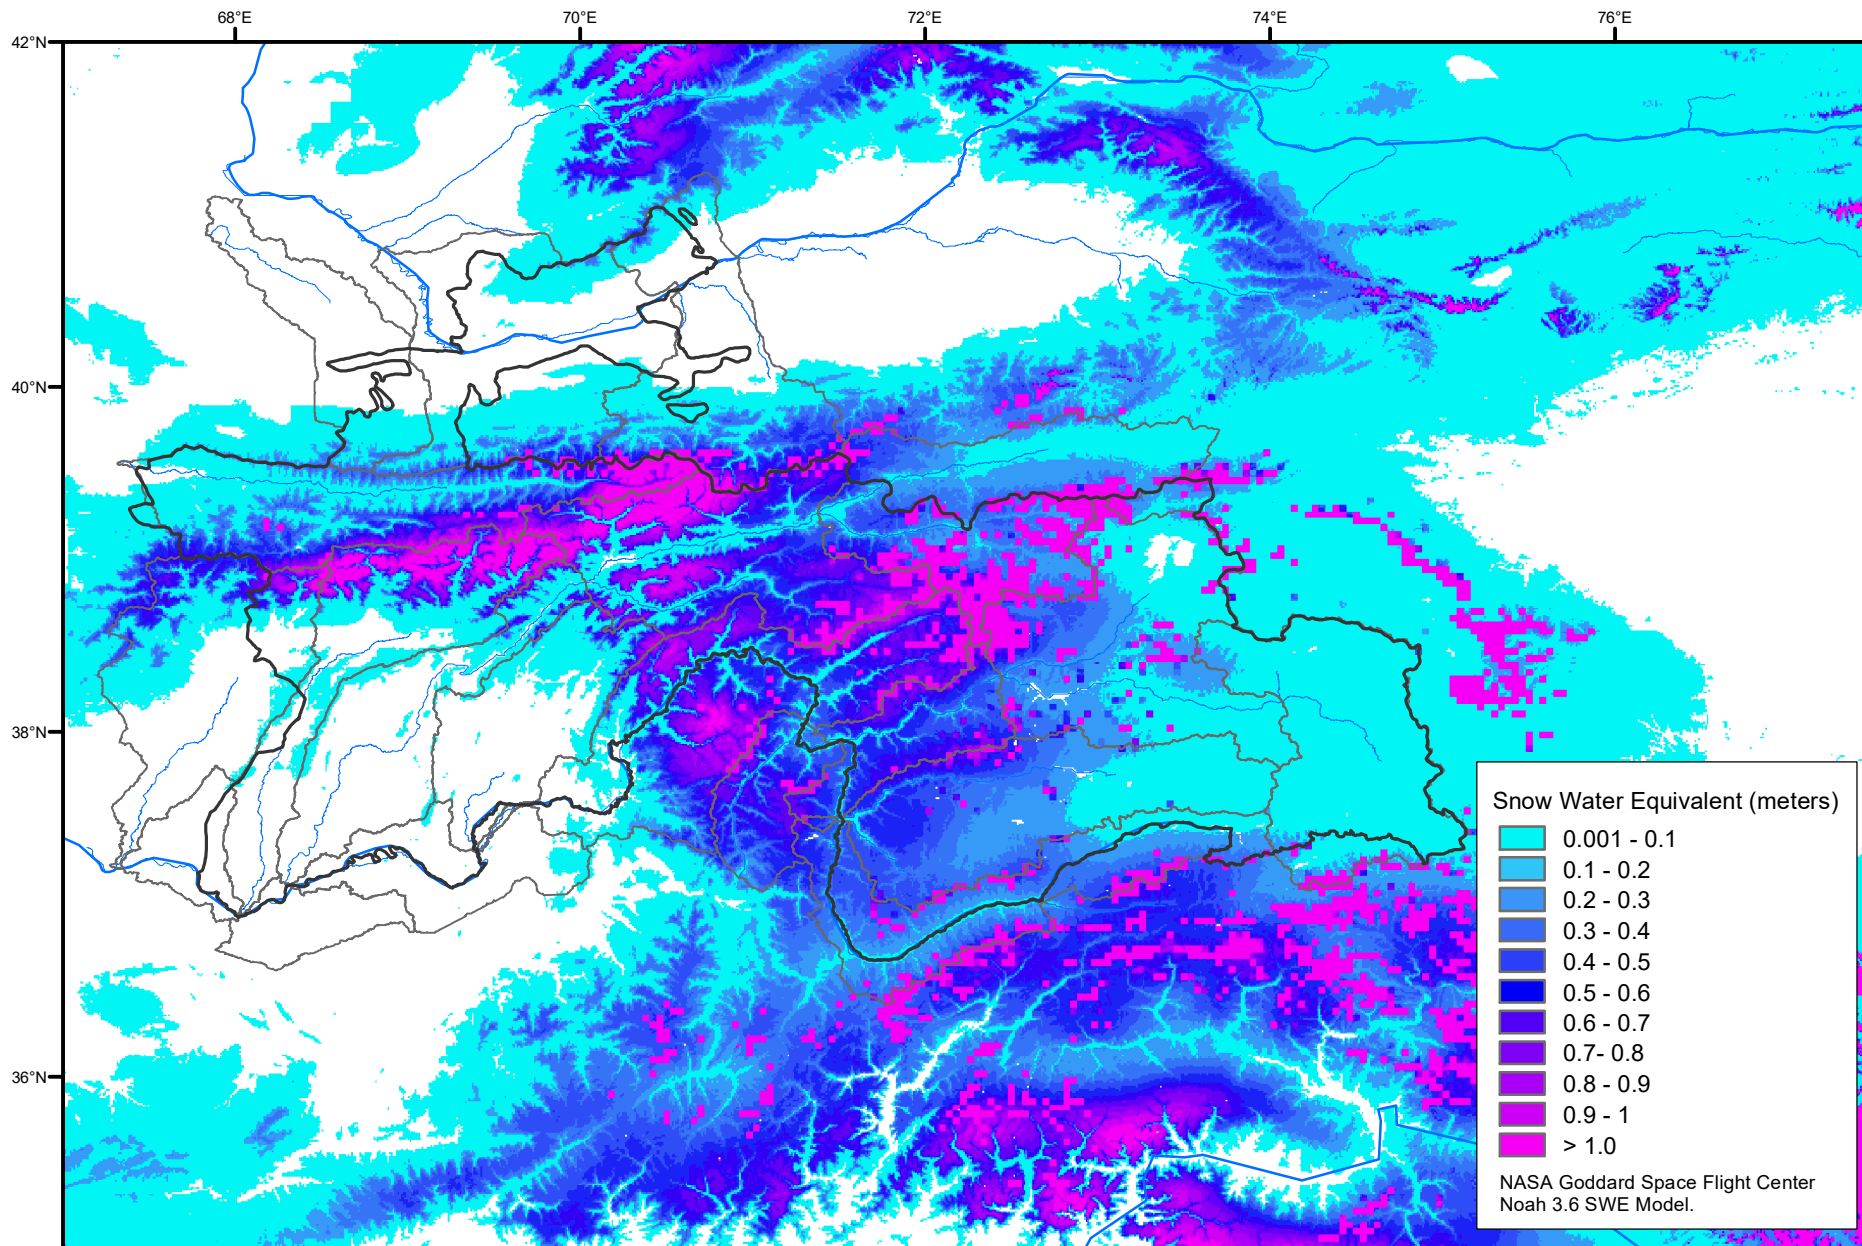

# Snow Water Equivalent by Basin

March 31, 2021

Map created by USGS/EROS