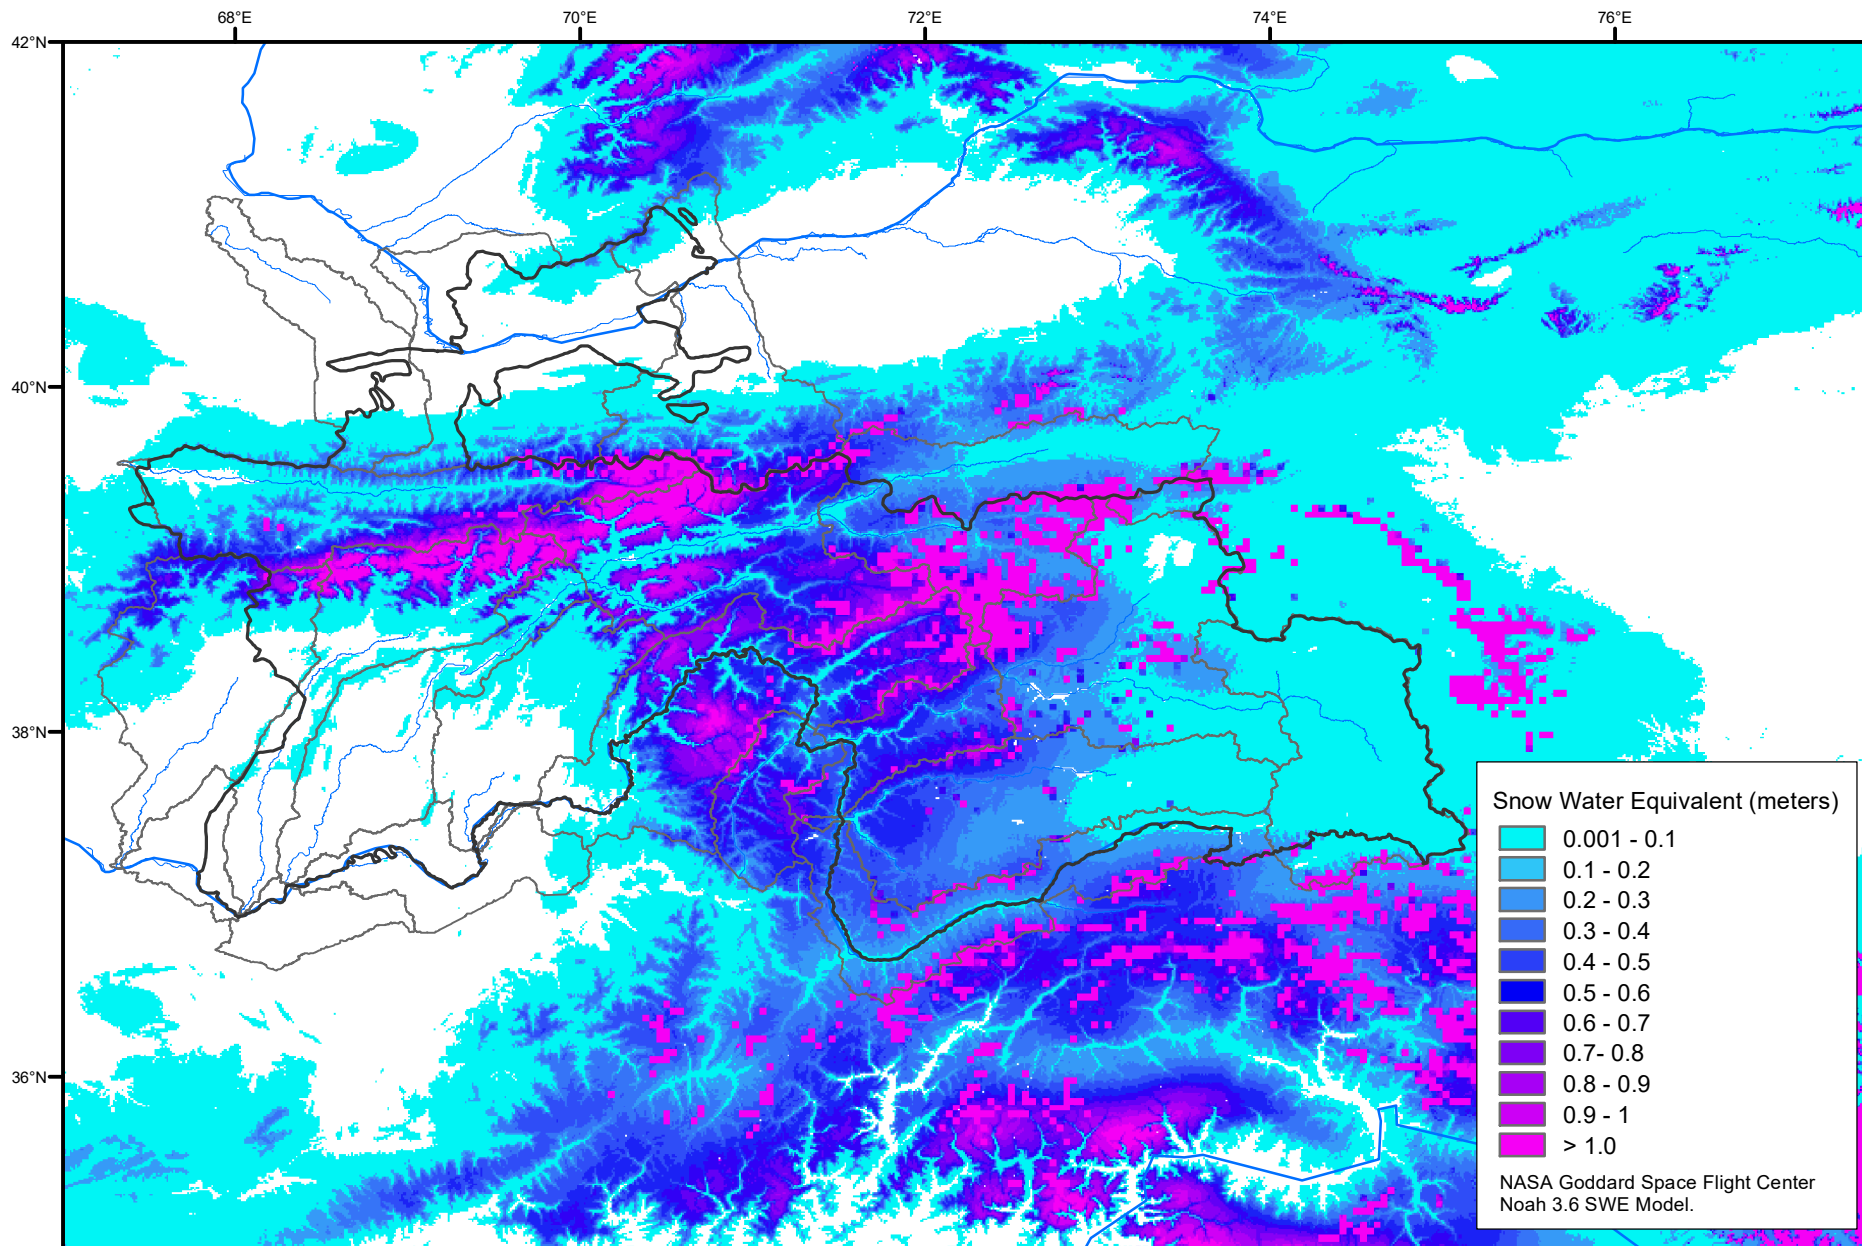

# Snow Water Equivalent by Basin

April 01, 2021

Map created by USGS/EROS