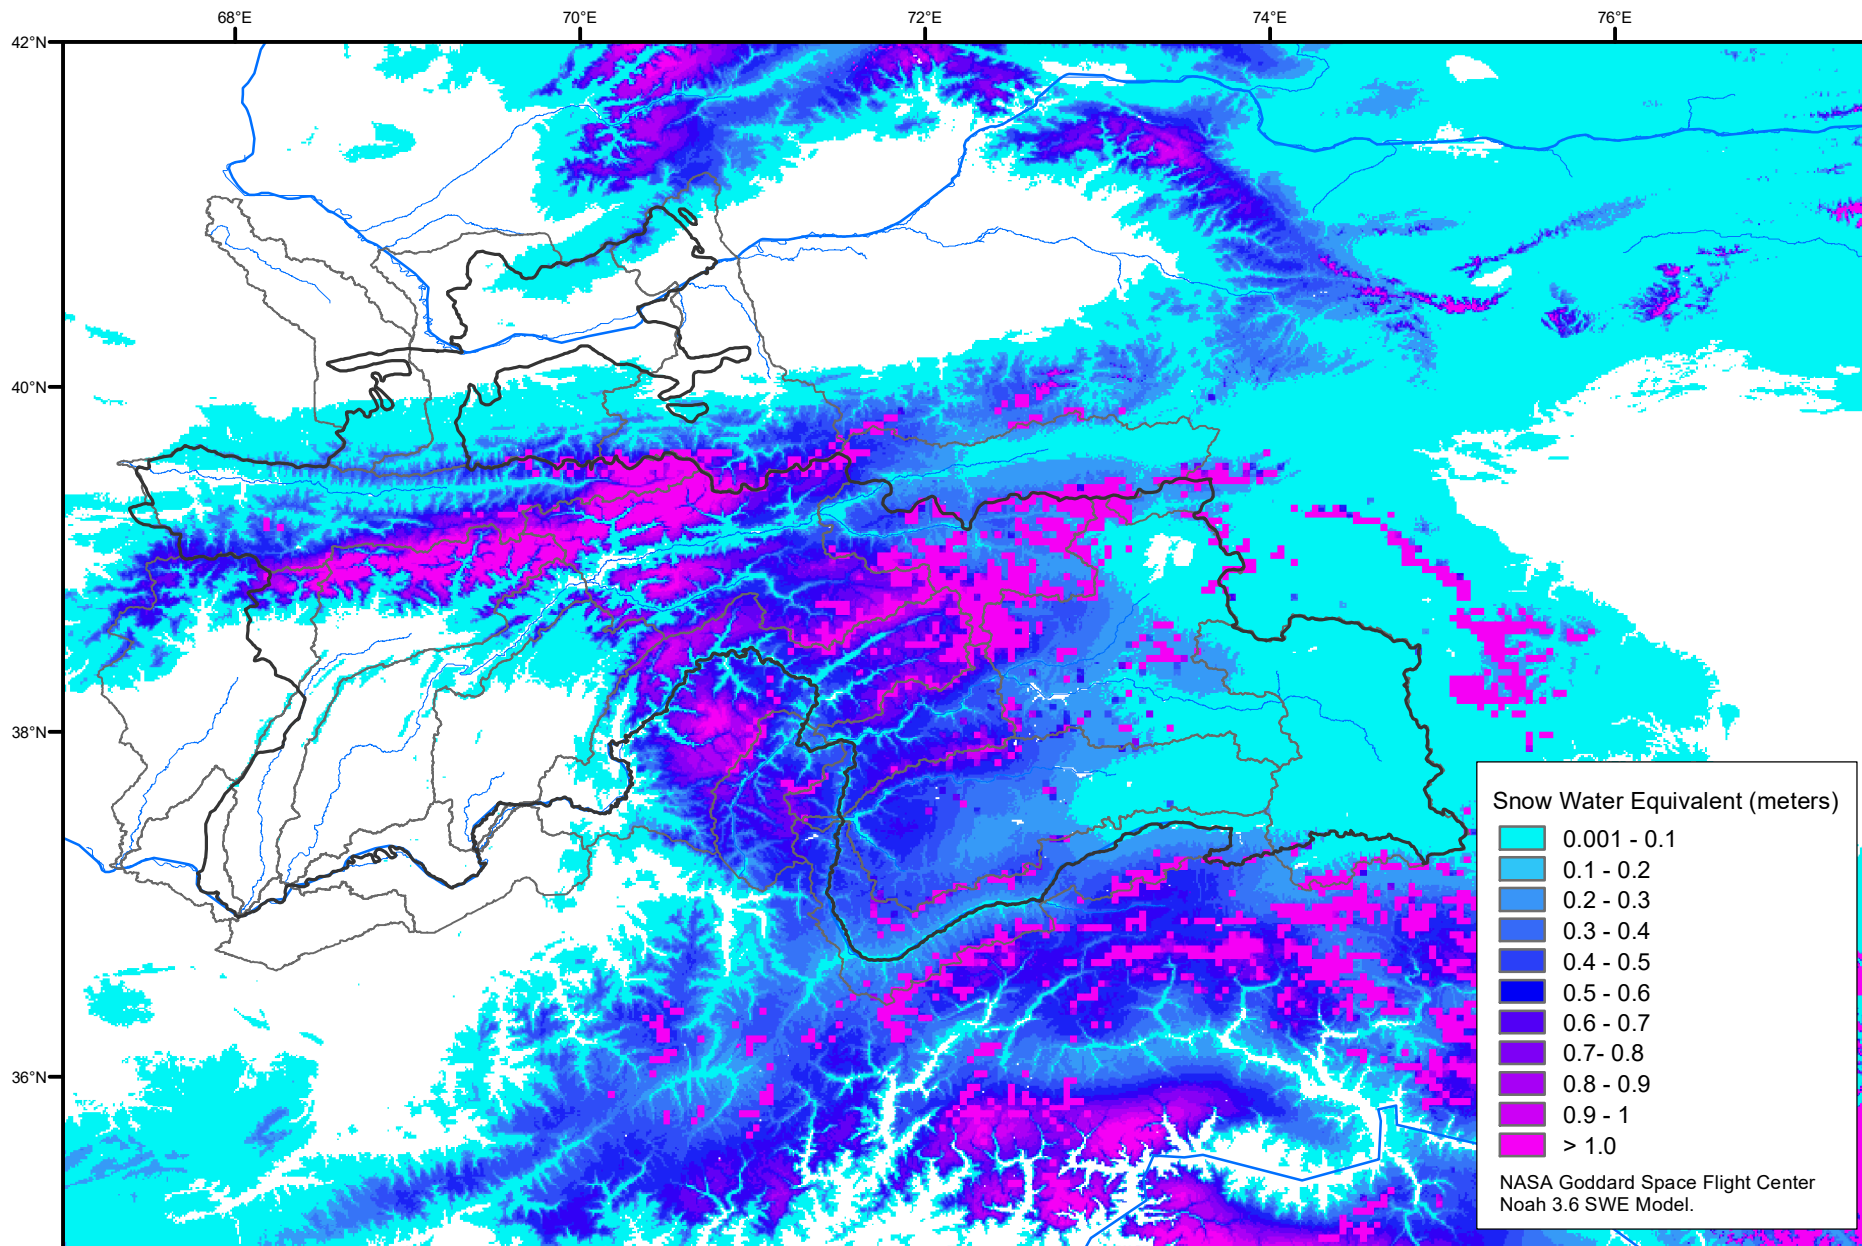

Snow Water Equivalent by Basin

April 07, 2021

Map created by USGS/EROS