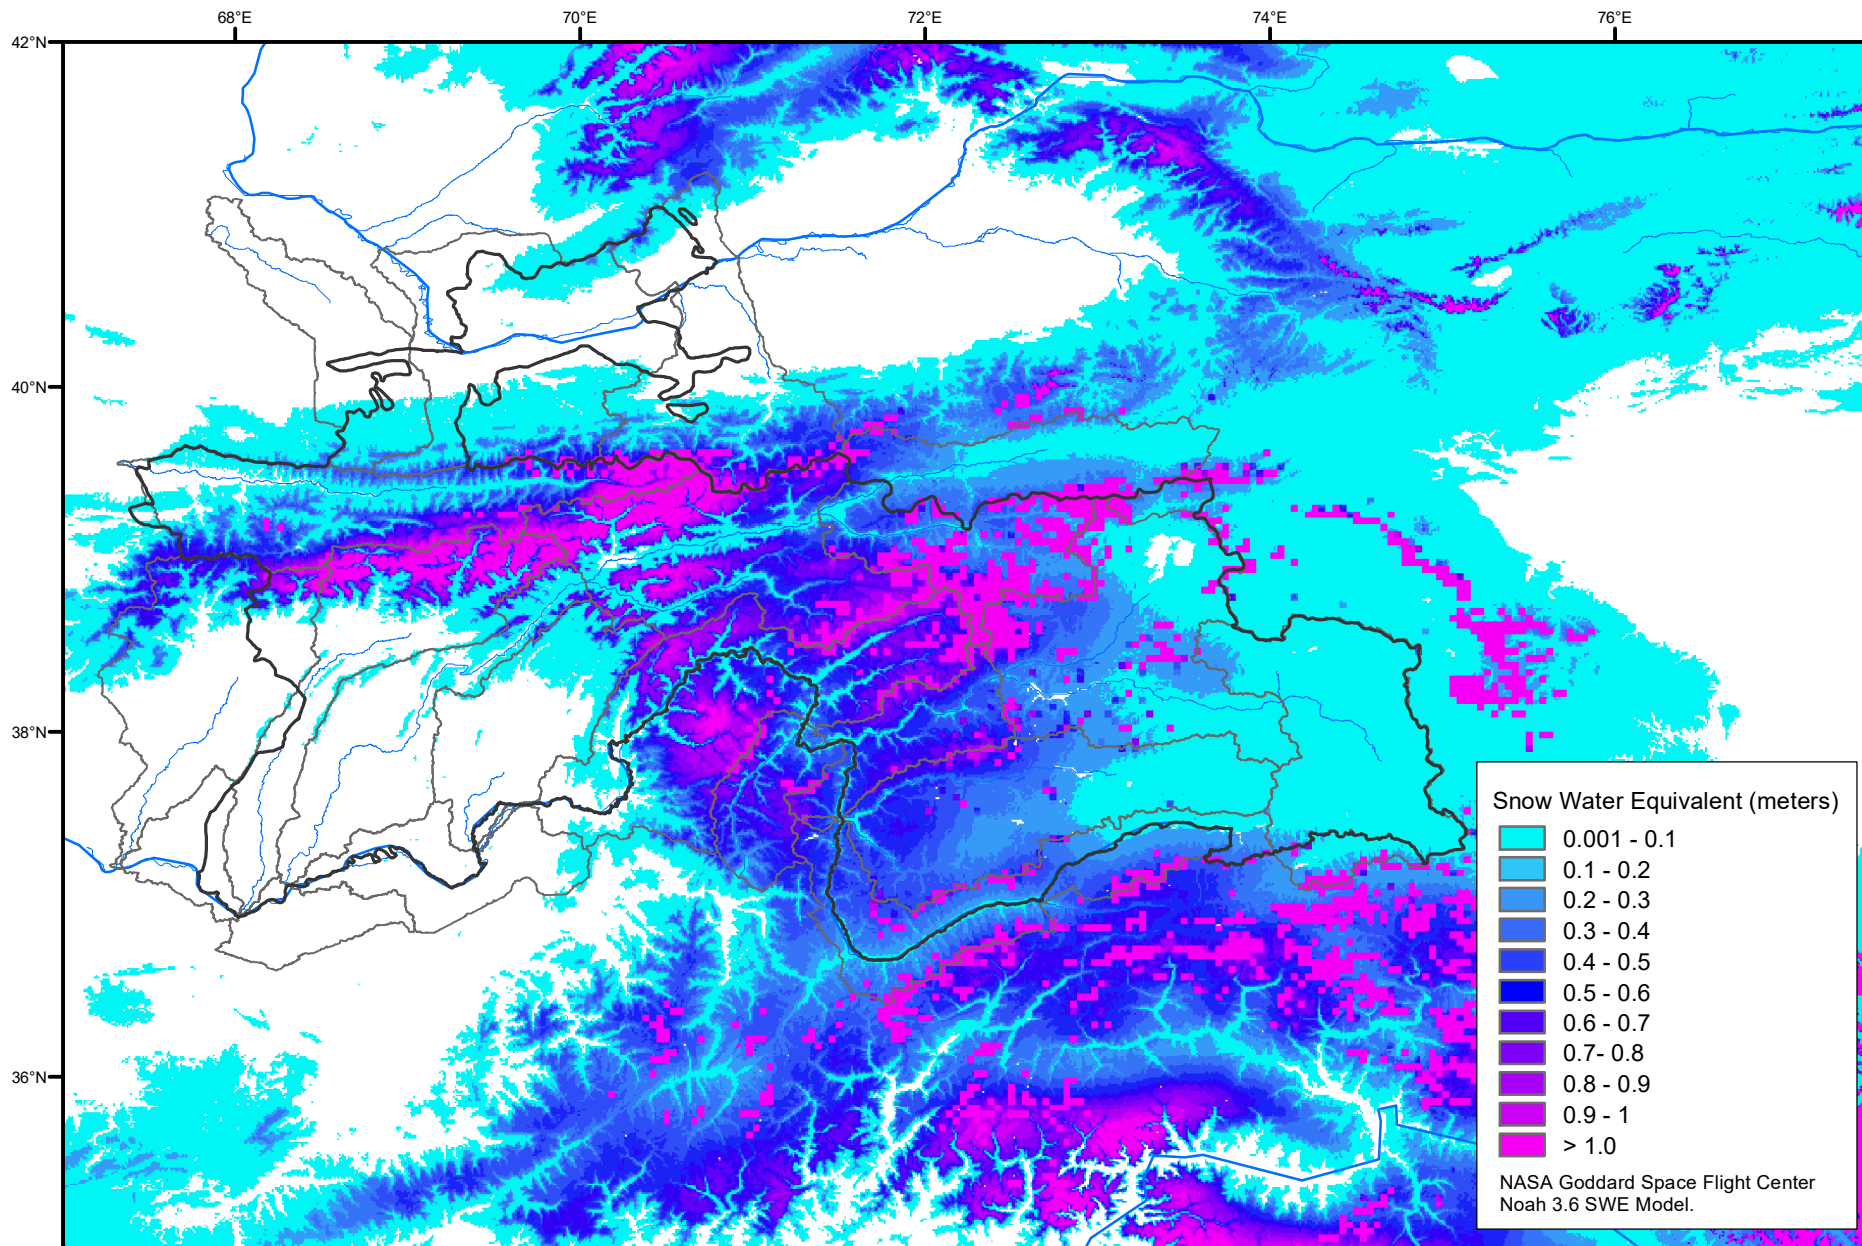

Snow Water Equivalent by Basin

April 11, 2021

Map created by USGS/EROS