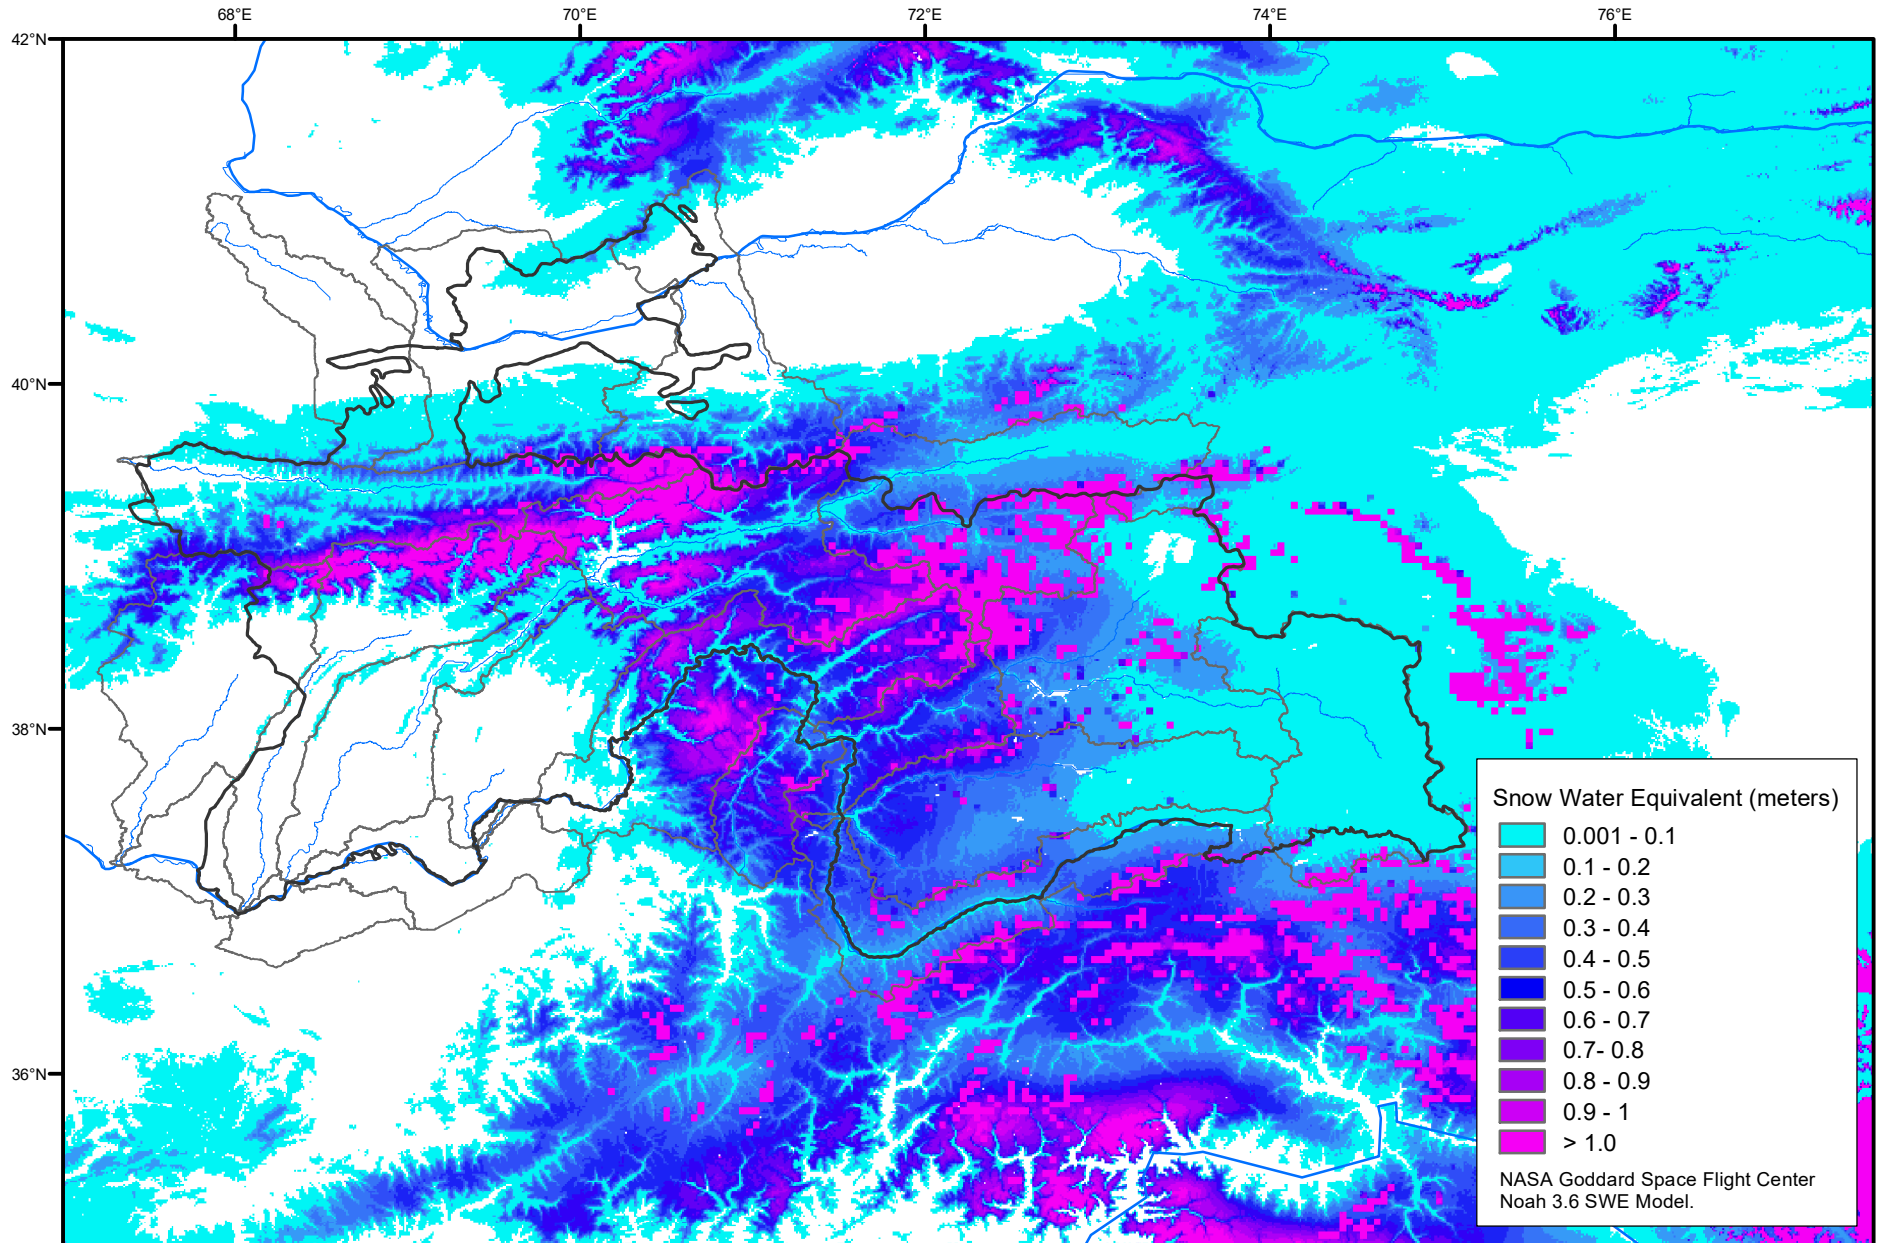

# Snow Water Equivalent by Basin

April 12, 2021

Map created by USGS/EROS