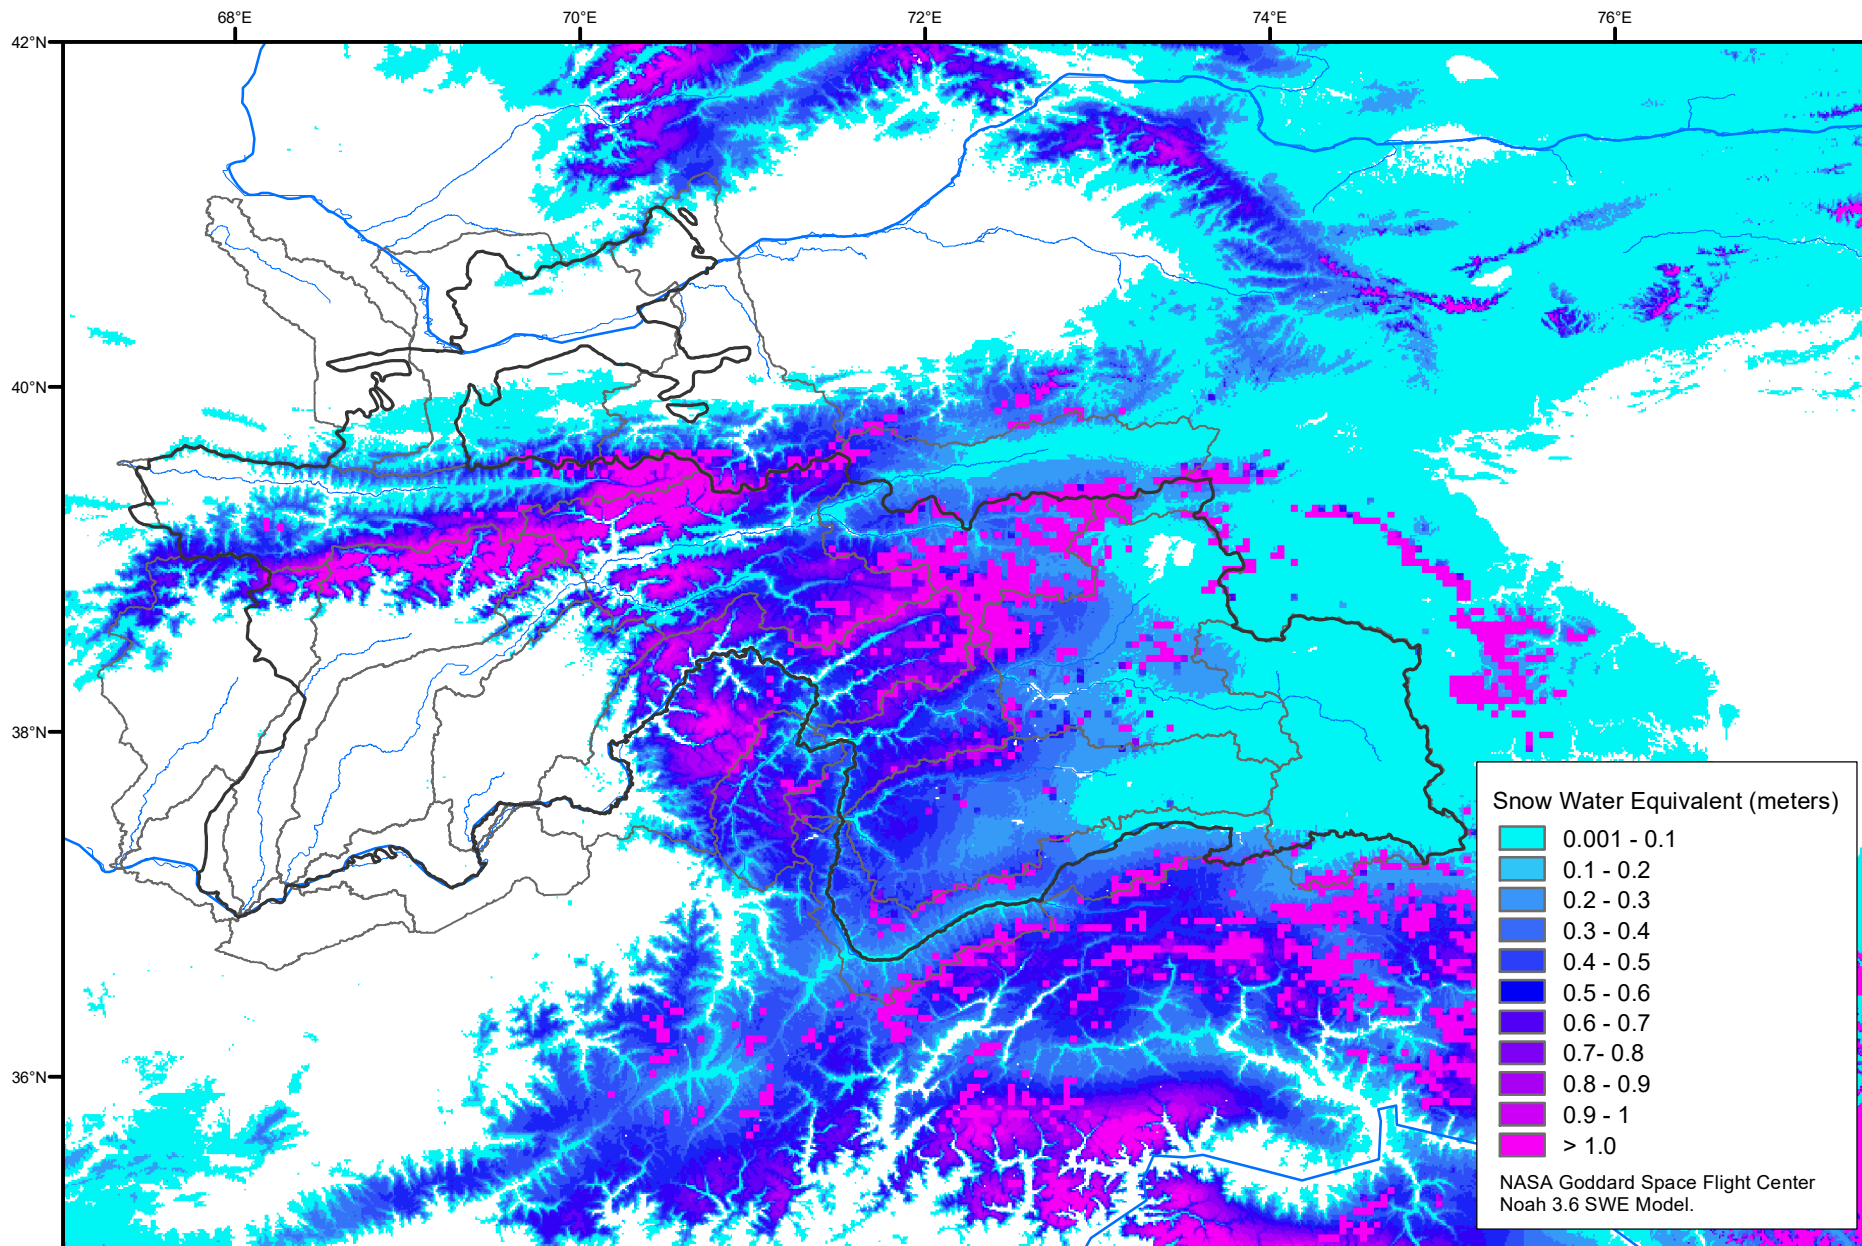

Snow Water Equivalent by Basin

April 16, 2021

Map created by USGS/EROS