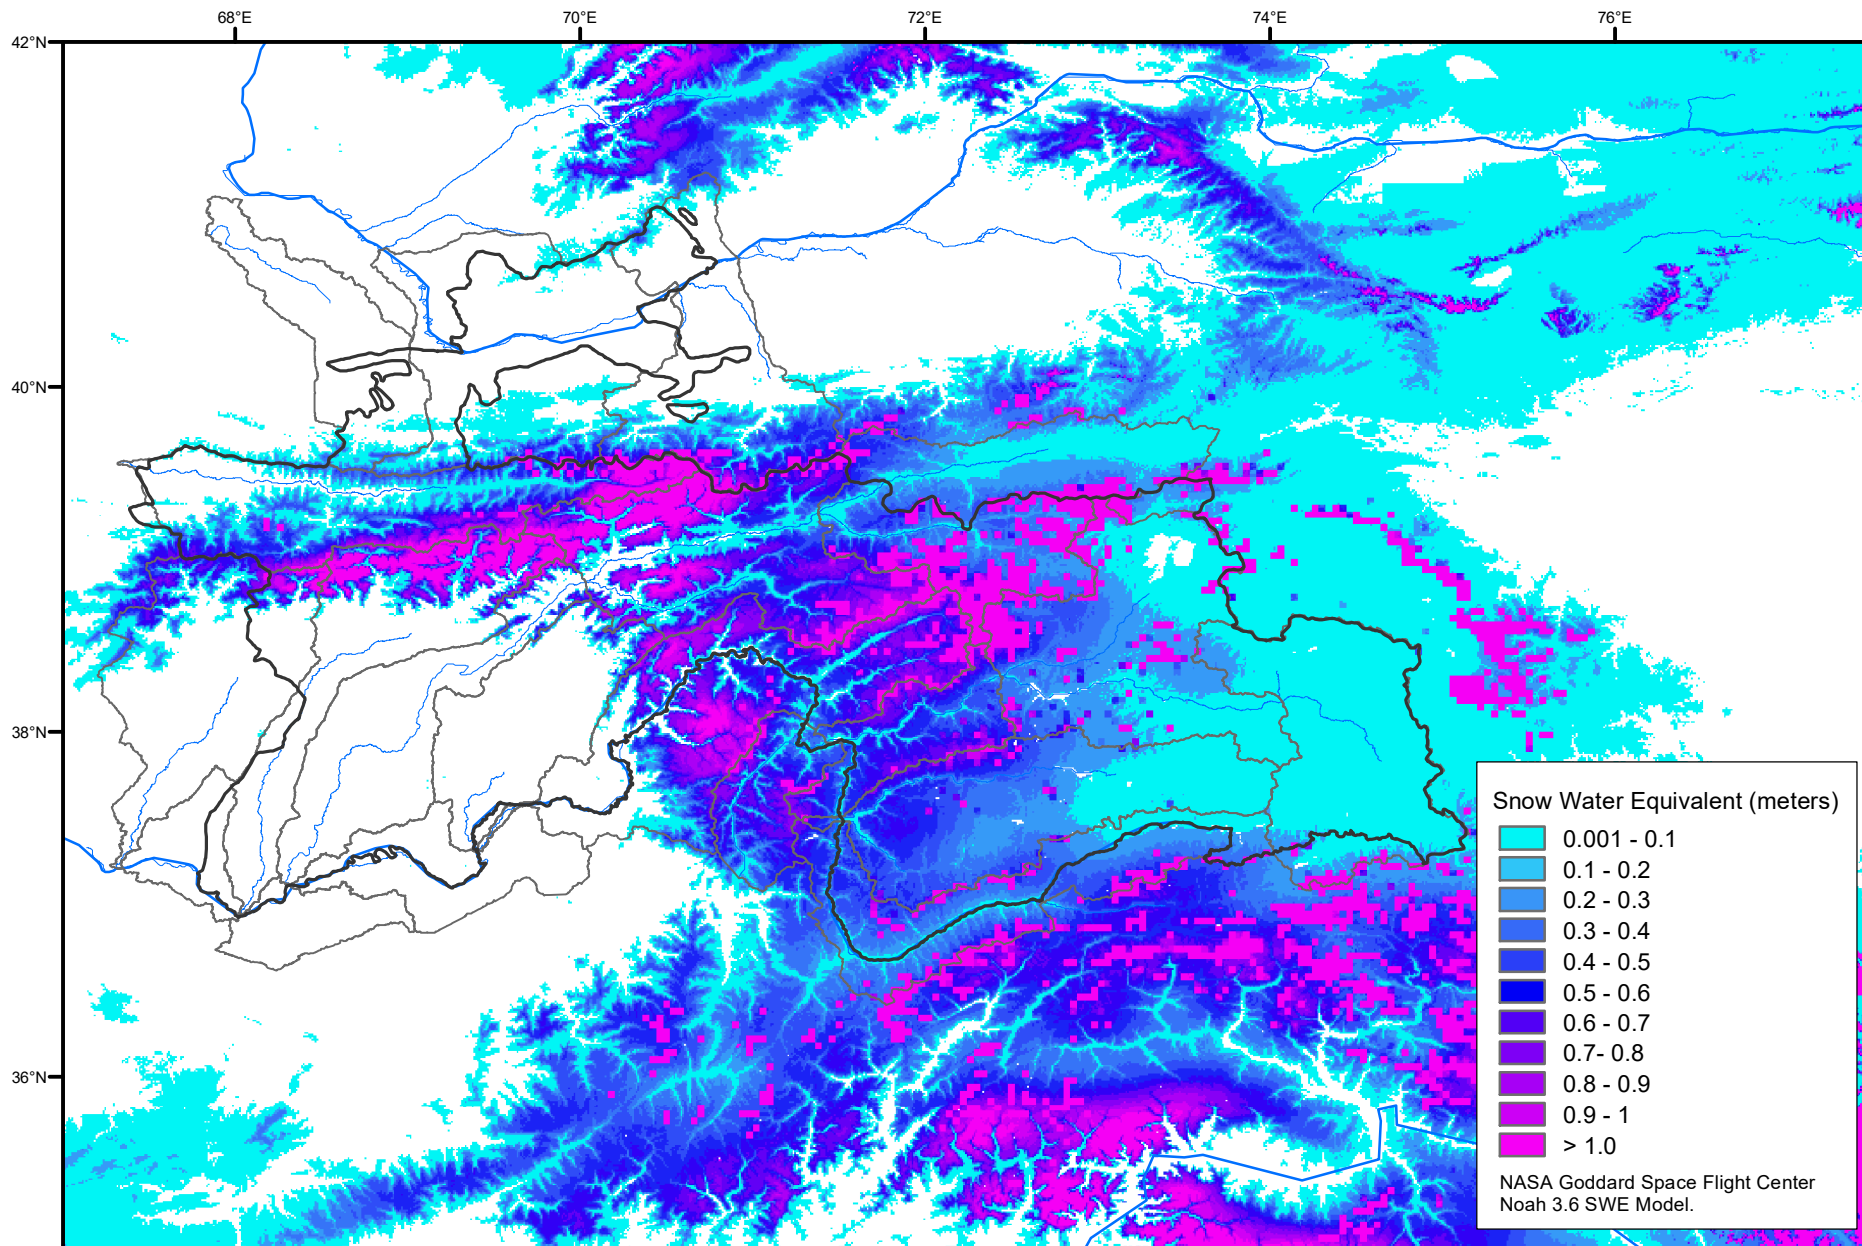

Snow Water Equivalent by Basin

April 20, 2021

Map created by USGS/EROS