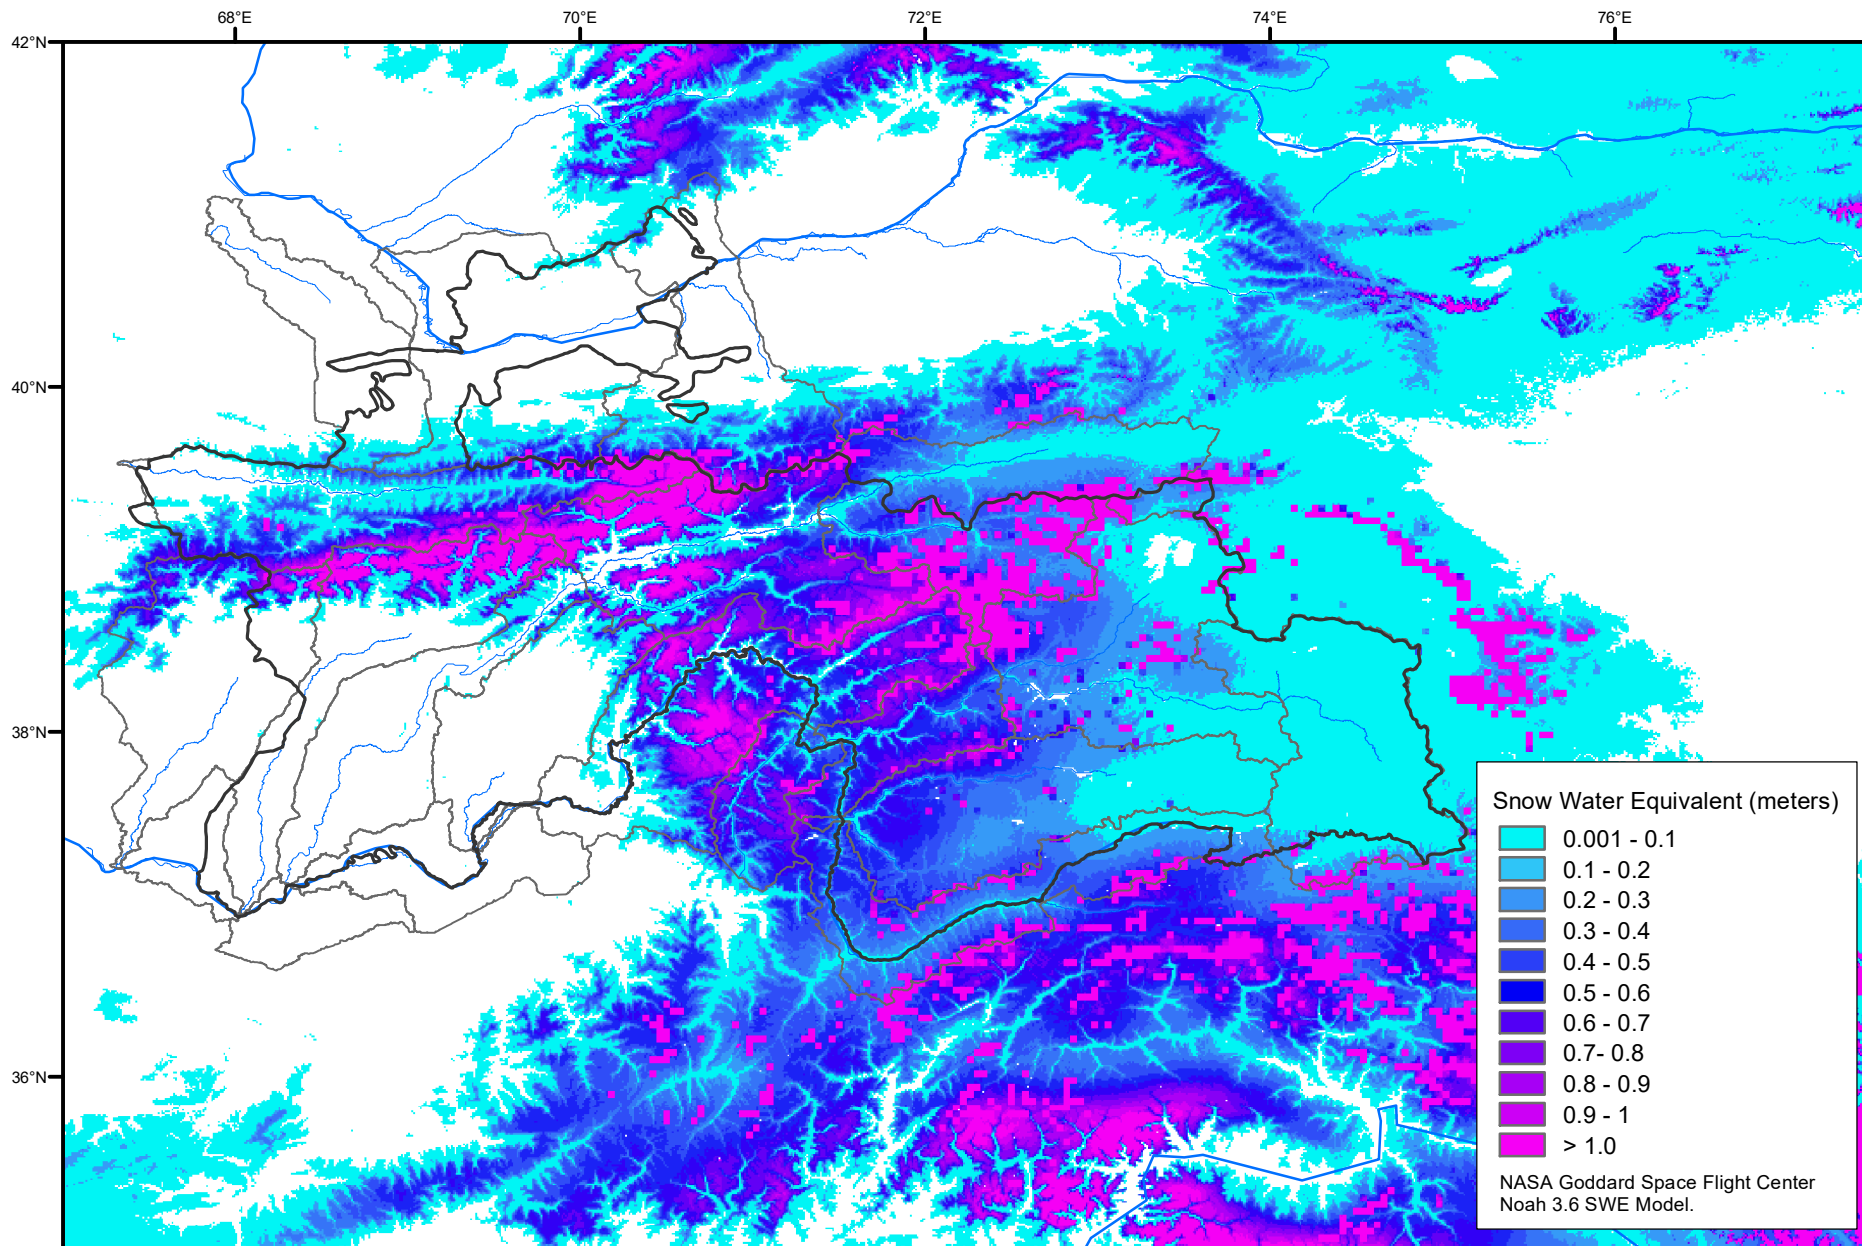

Snow Water Equivalent by Basin

April 23, 2021

Map created by USGS/EROS