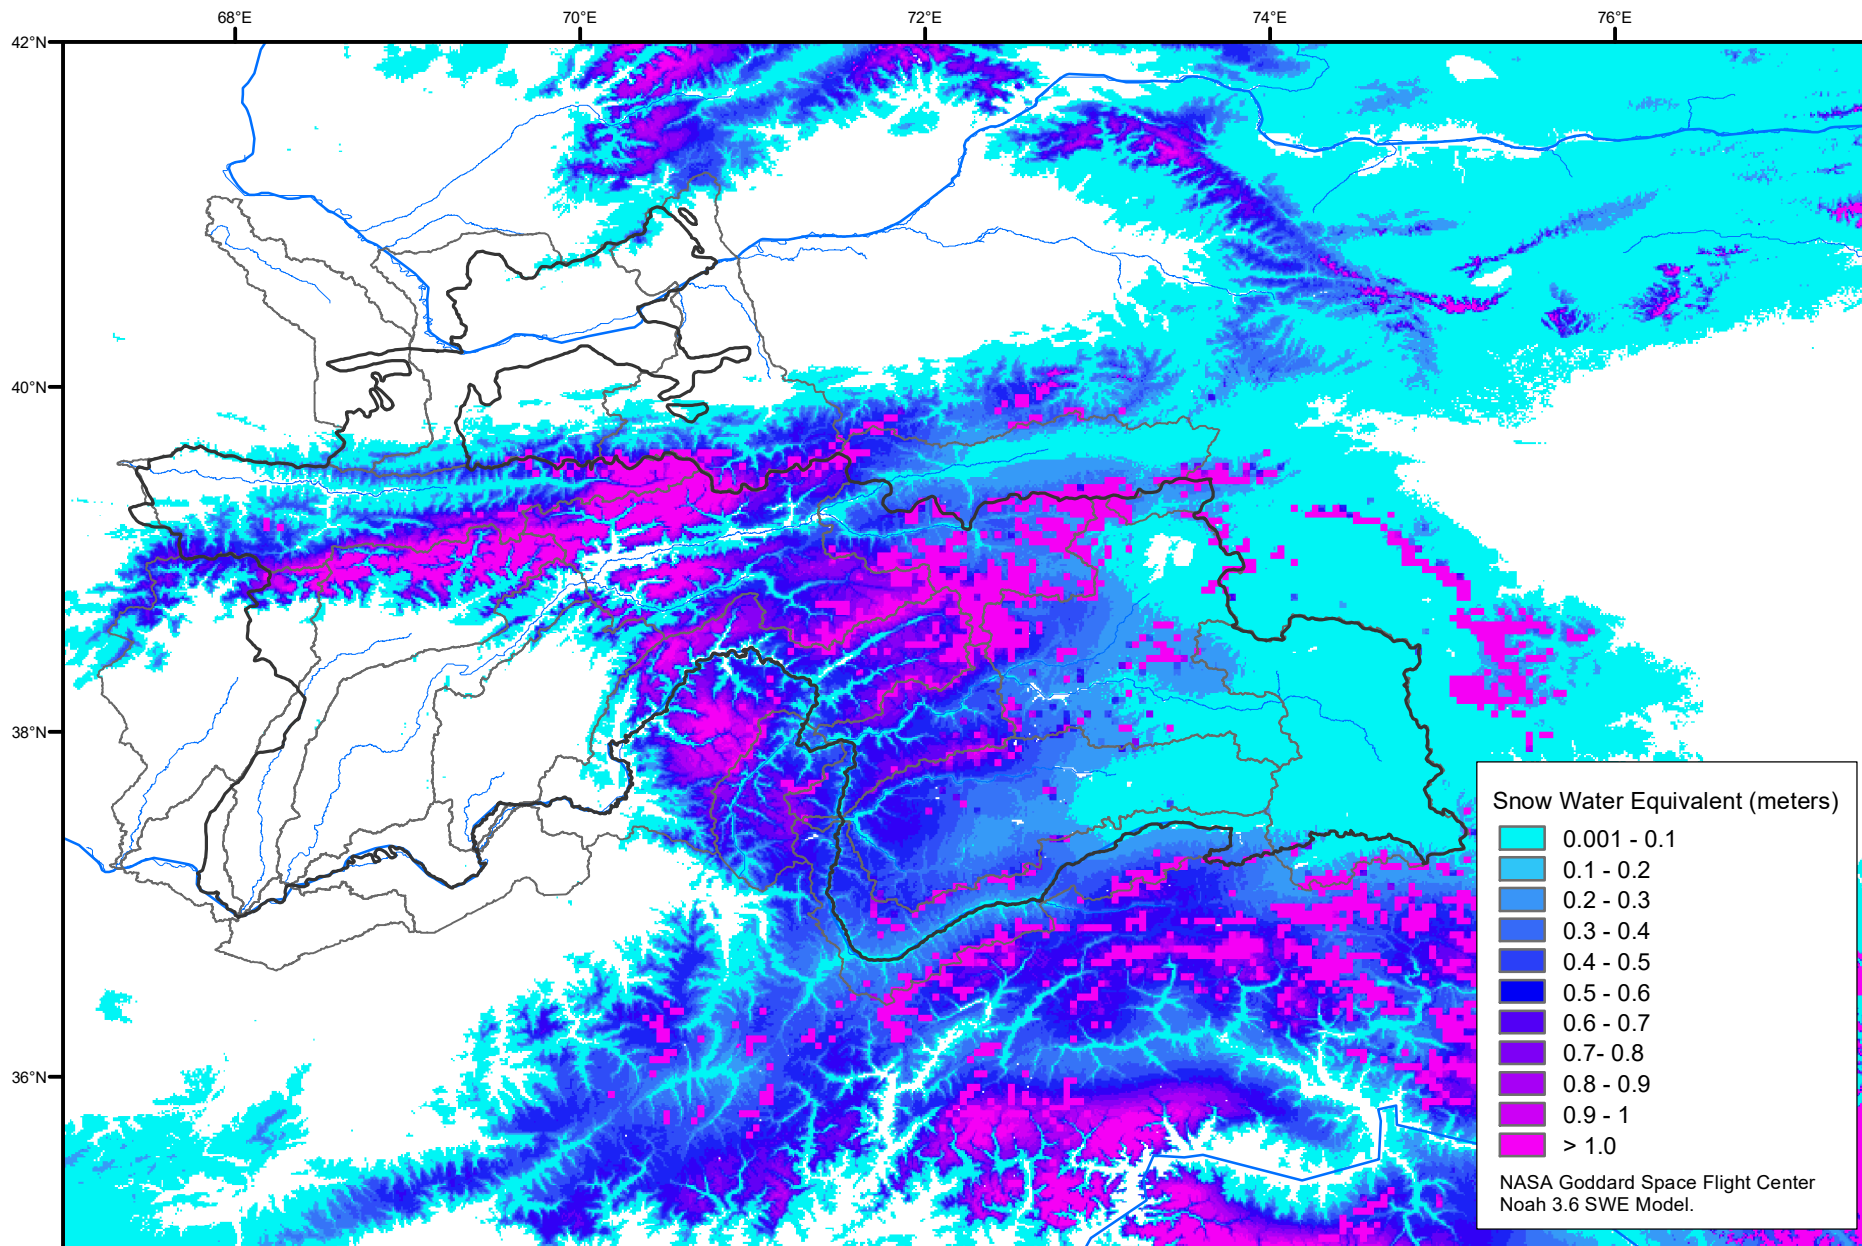

Snow Water Equivalent by Basin

April 25, 2021

Map created by USGS/EROS