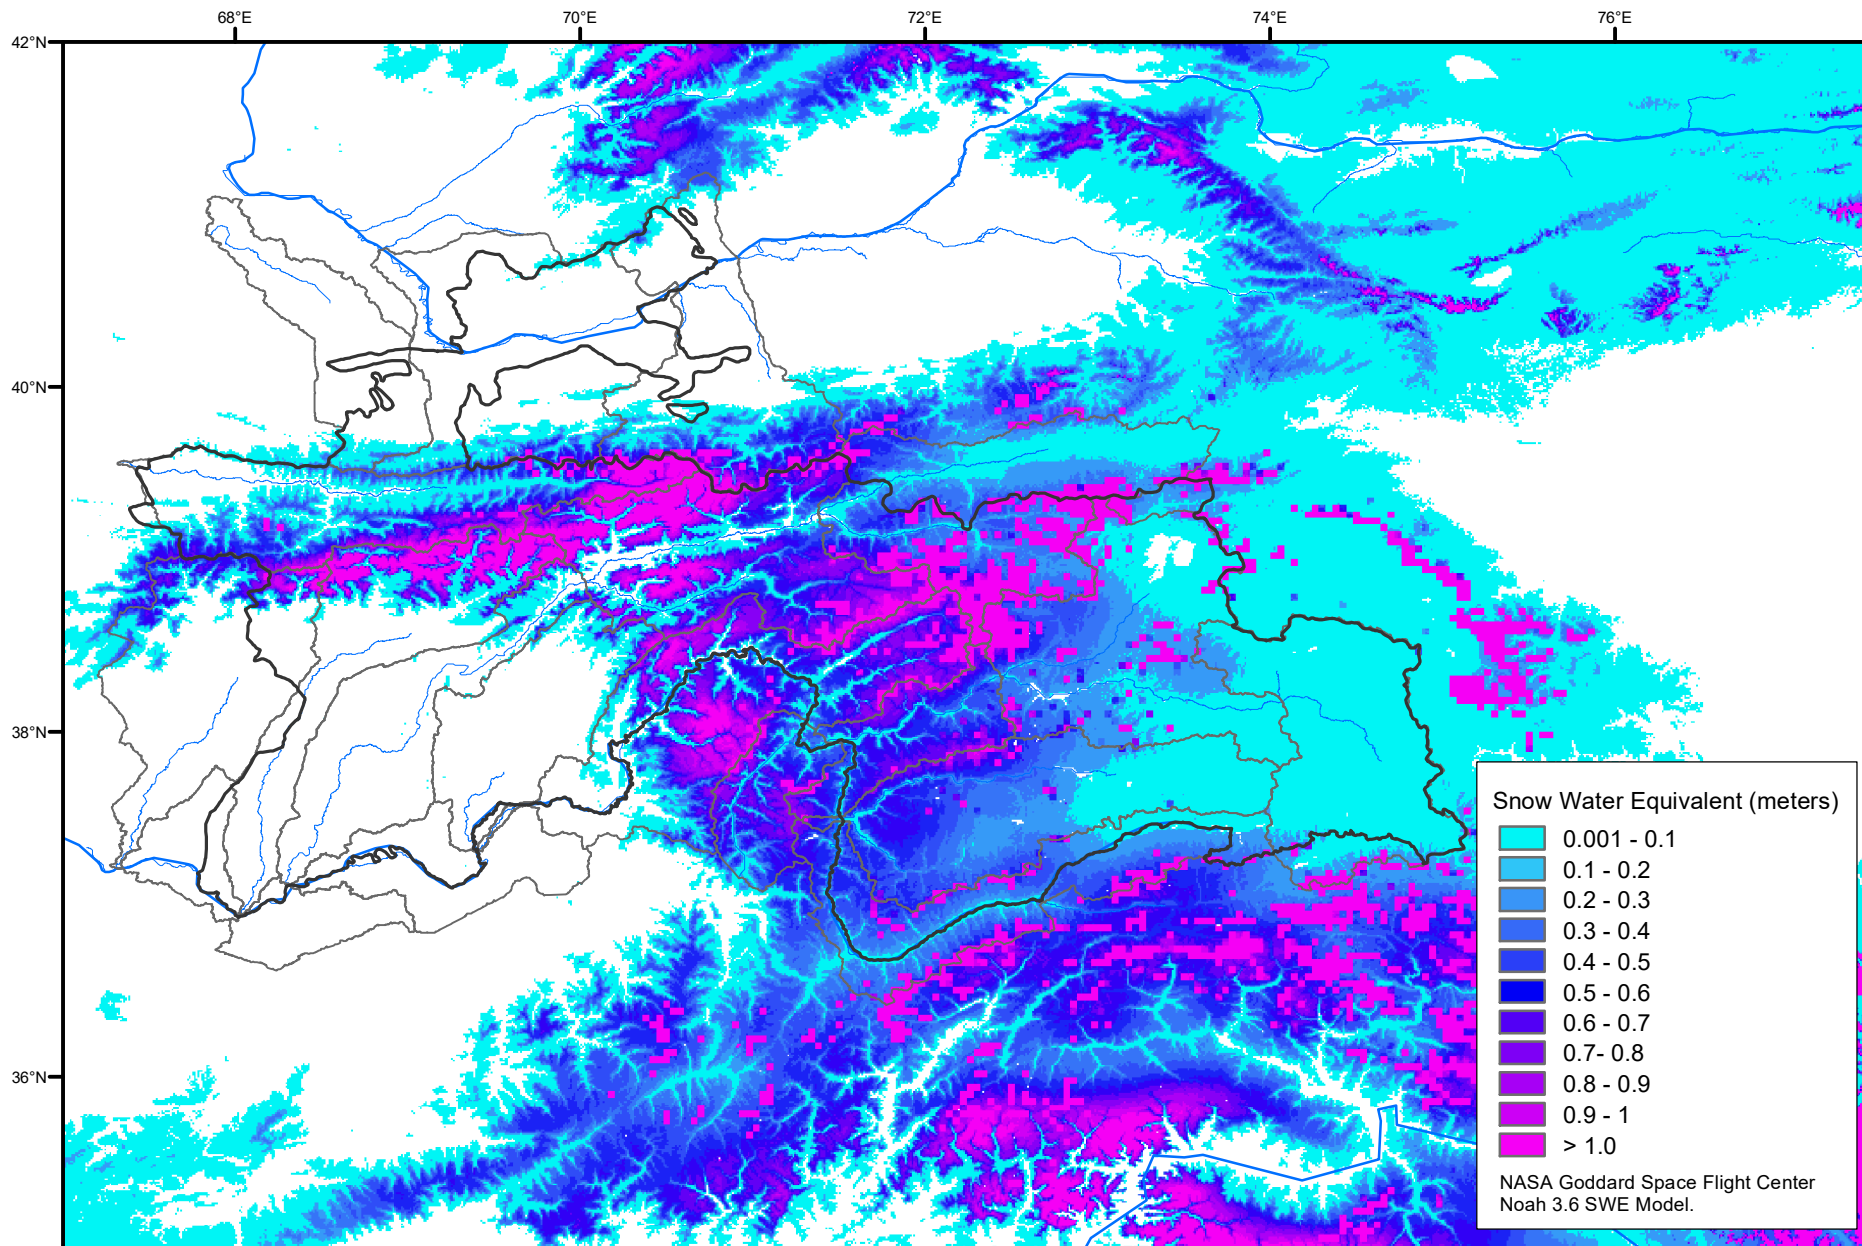

Snow Water Equivalent by Basin

April 27, 2021

Map created by USGS/EROS