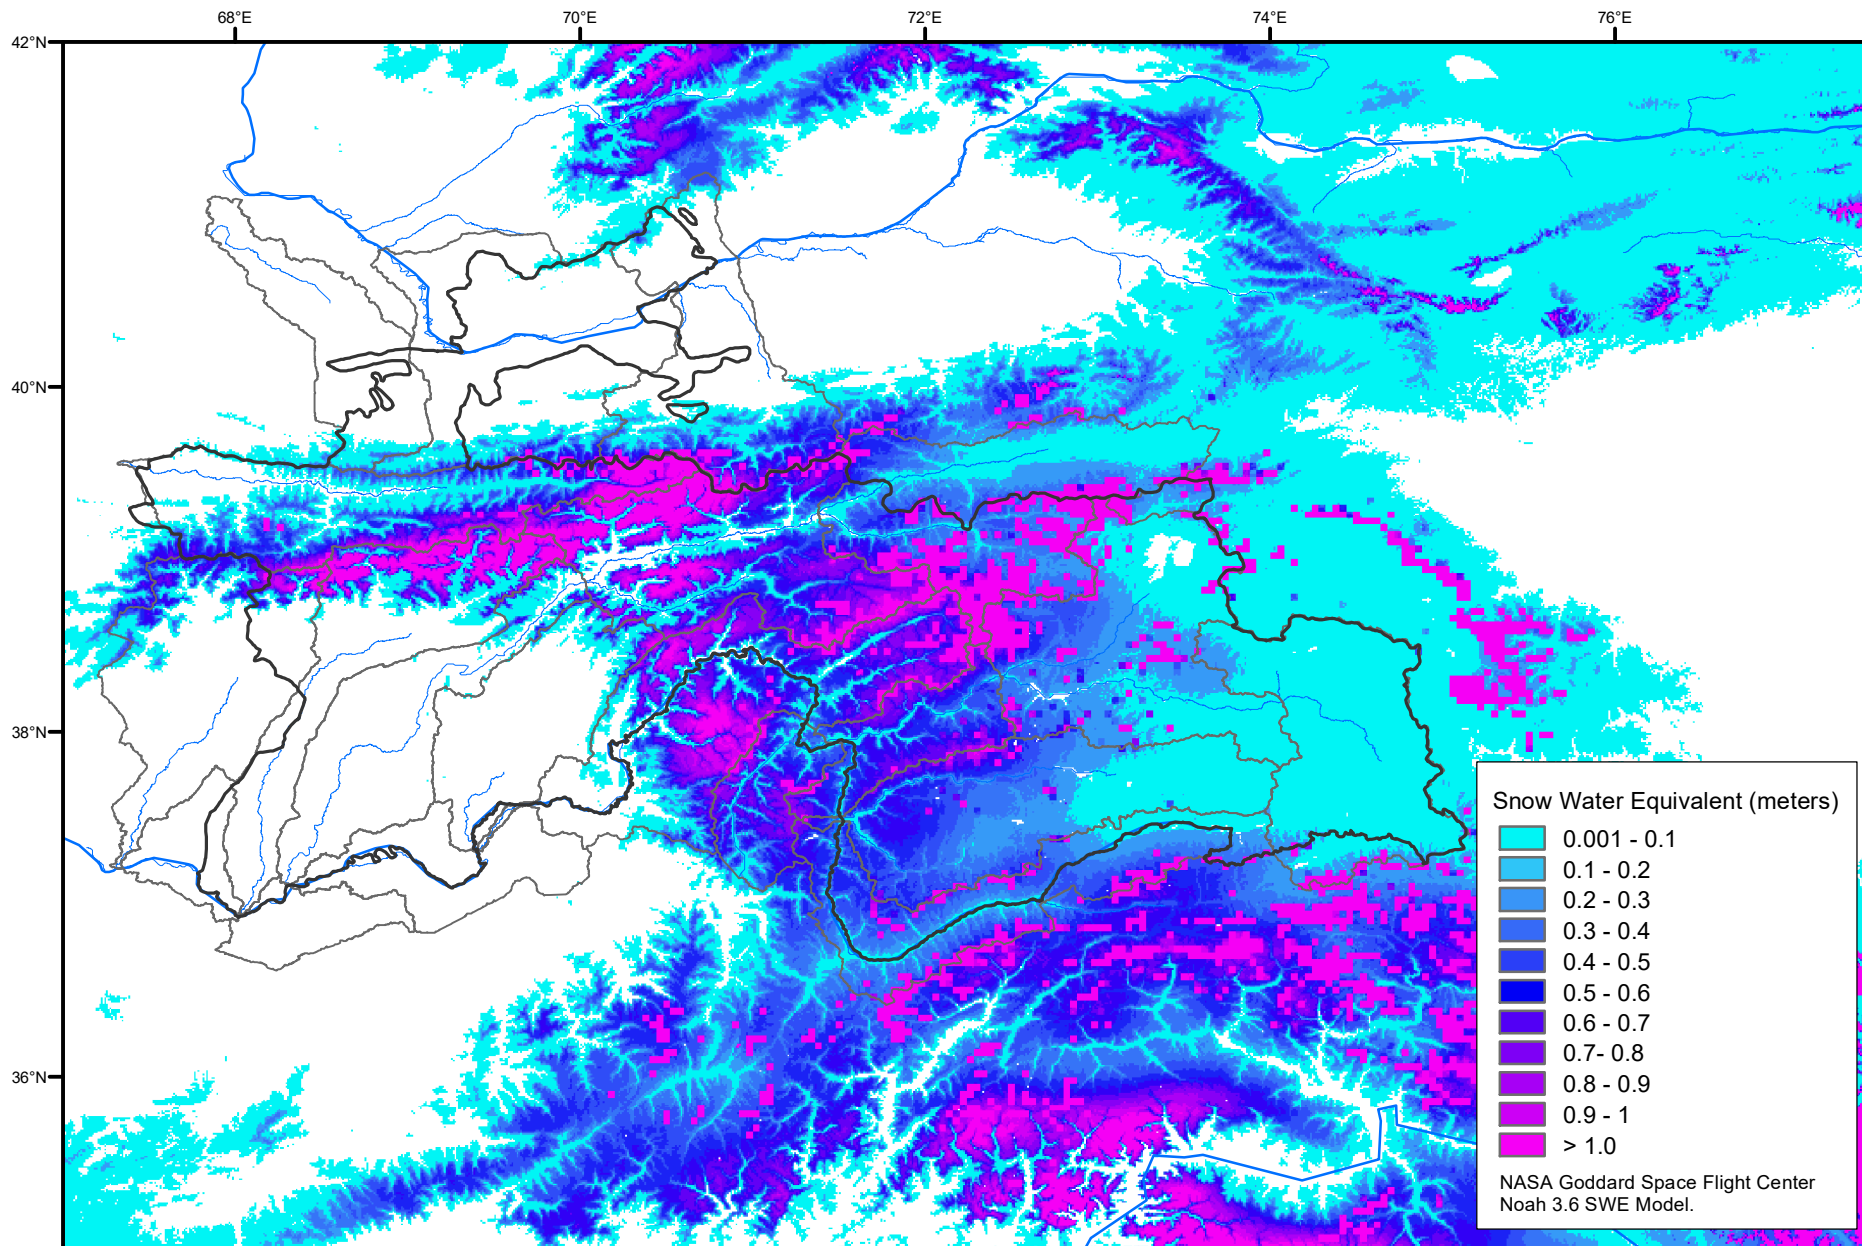

# Snow Water Equivalent by Basin

April 28, 2021

Map created by USGS/EROS