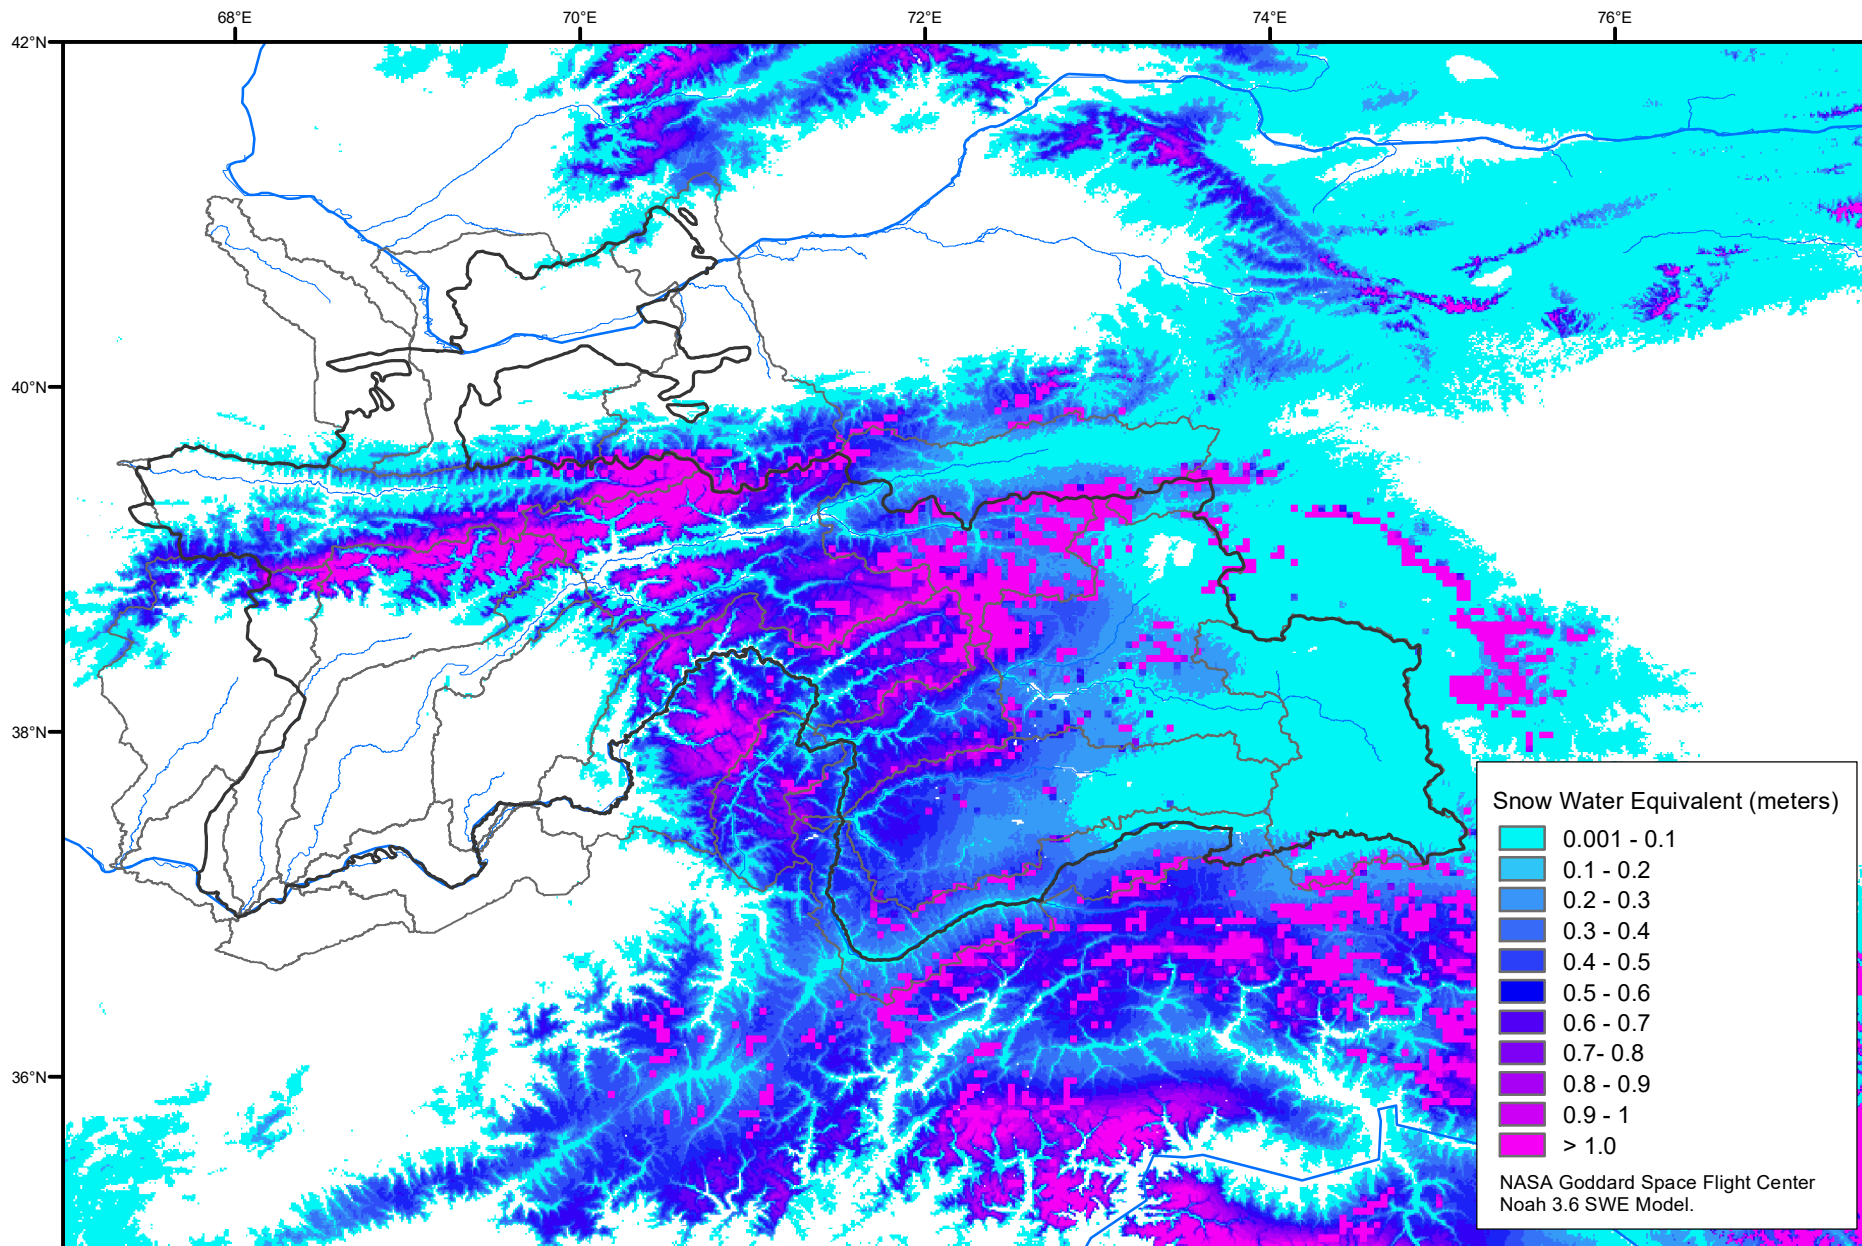

Snow Water Equivalent by Basin

April 30, 2021

Map created by USGS/EROS