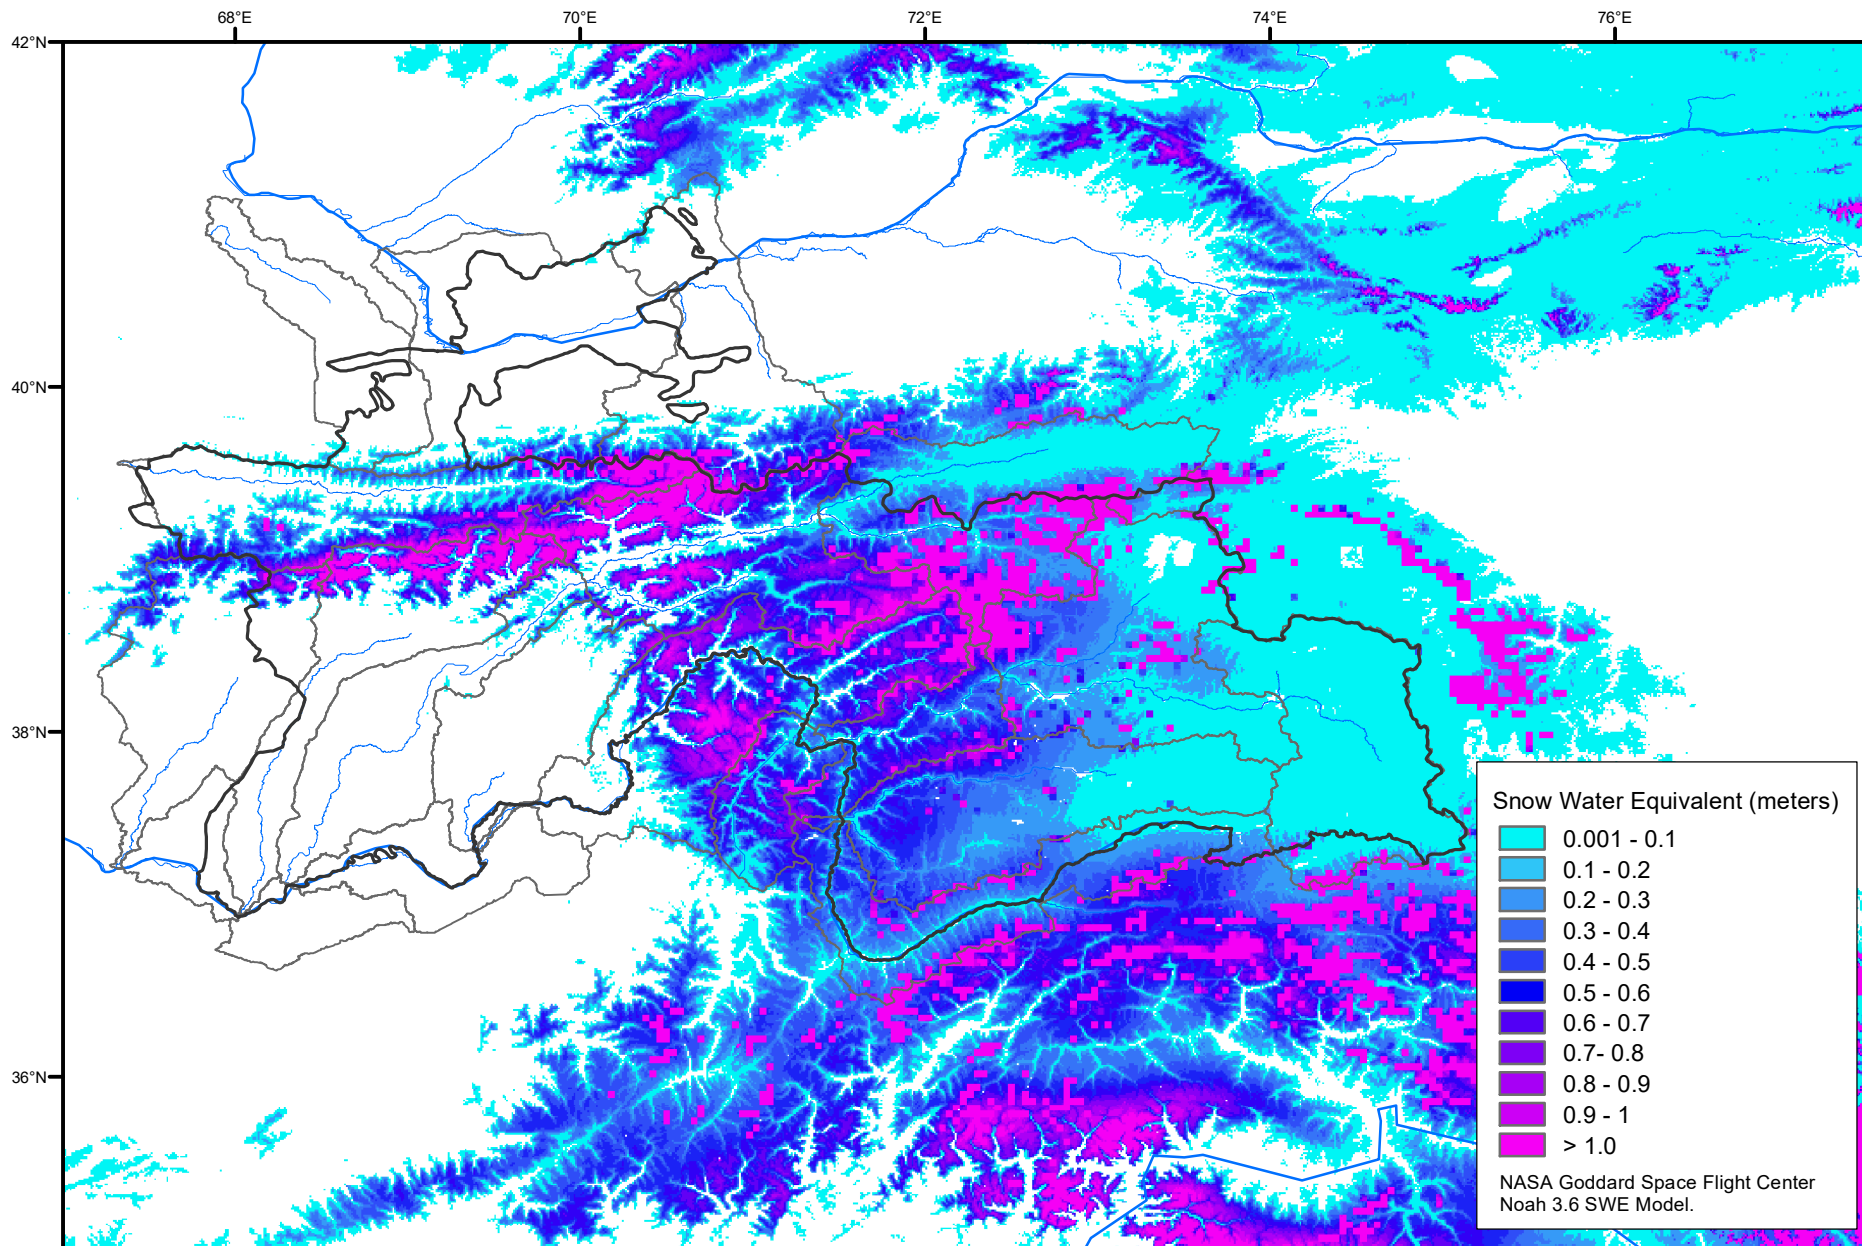

# Snow Water Equivalent by Basin

May 04, 2021

Map created by USGS/EROS