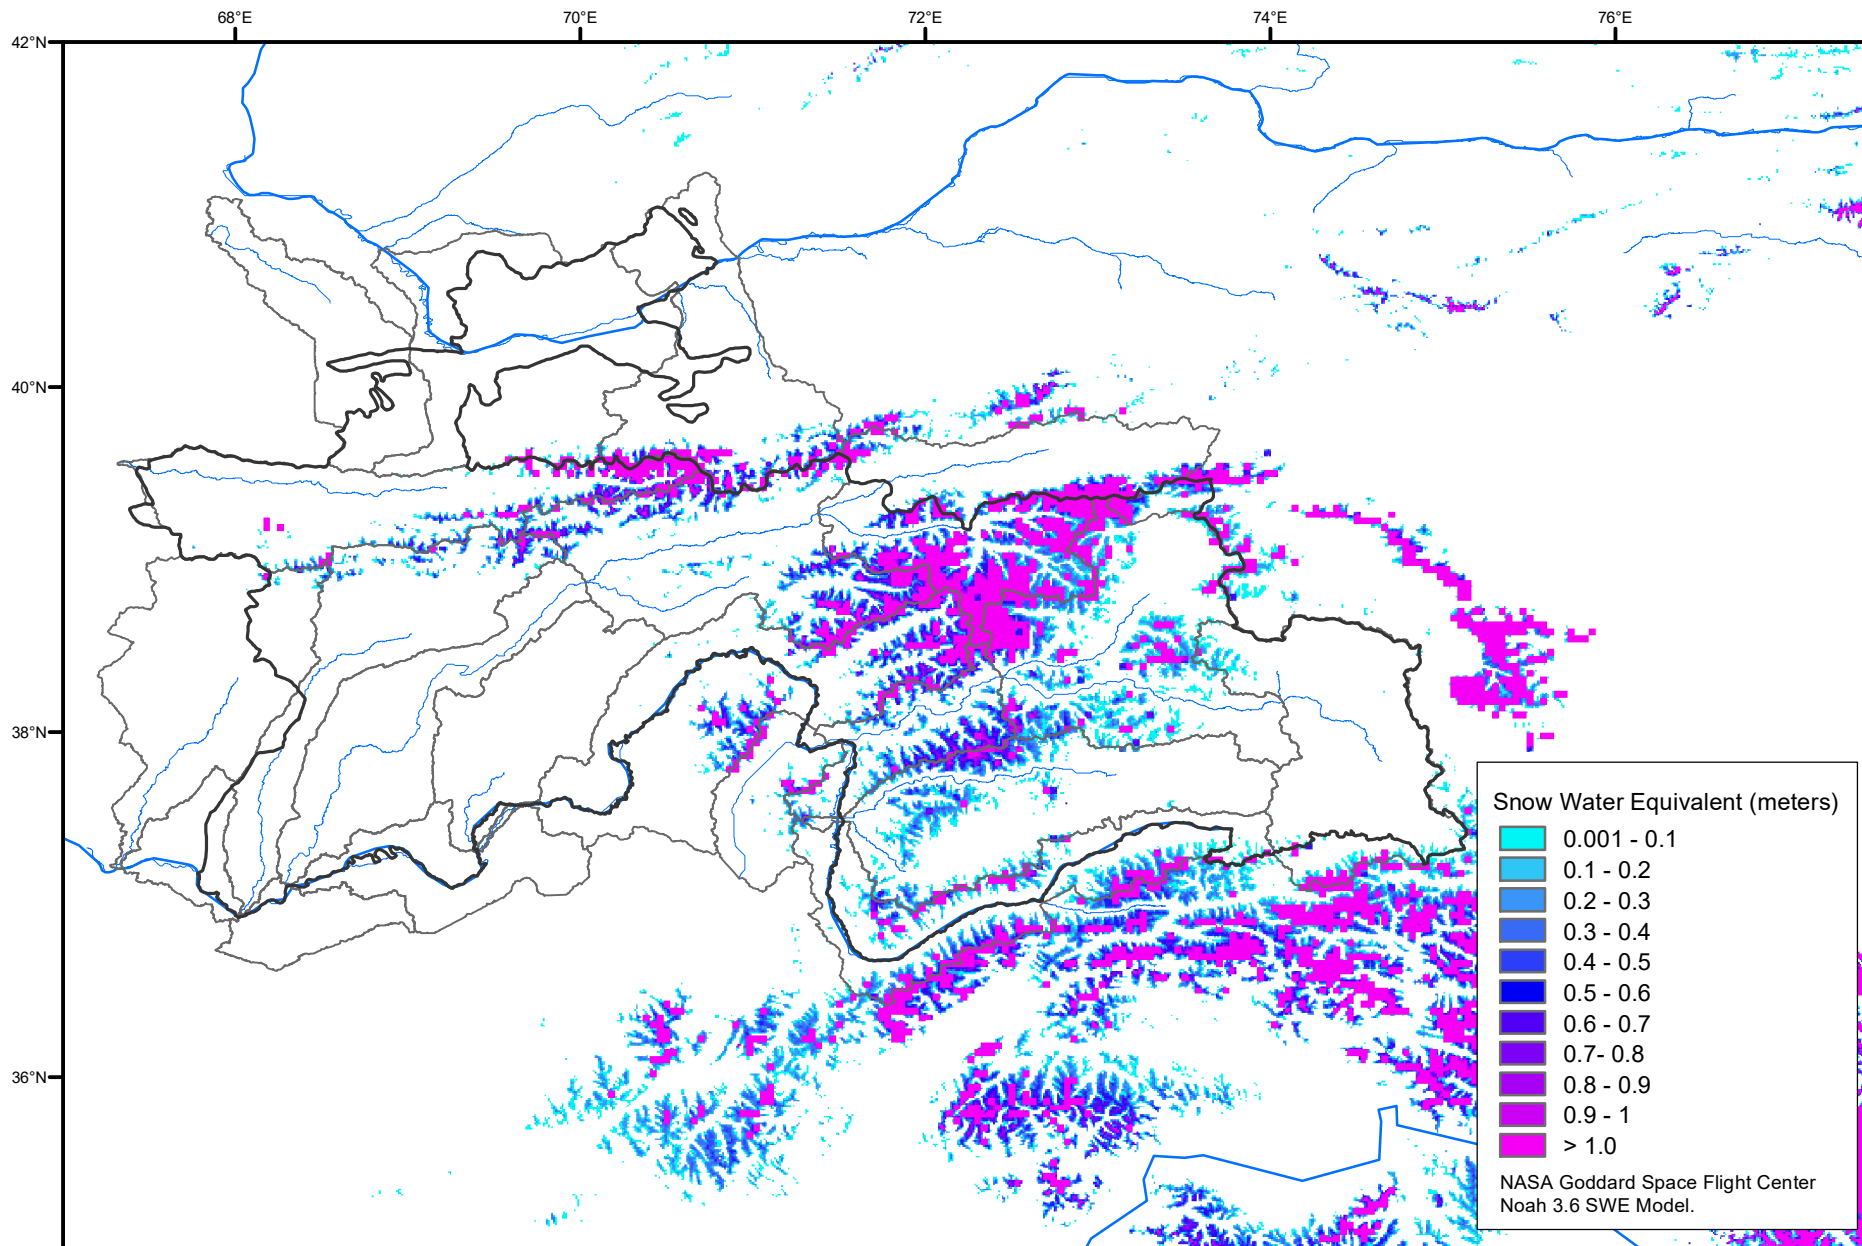

Snow Water Equivalent by Basin

July 17, 2021

Map created by USGS/EROS