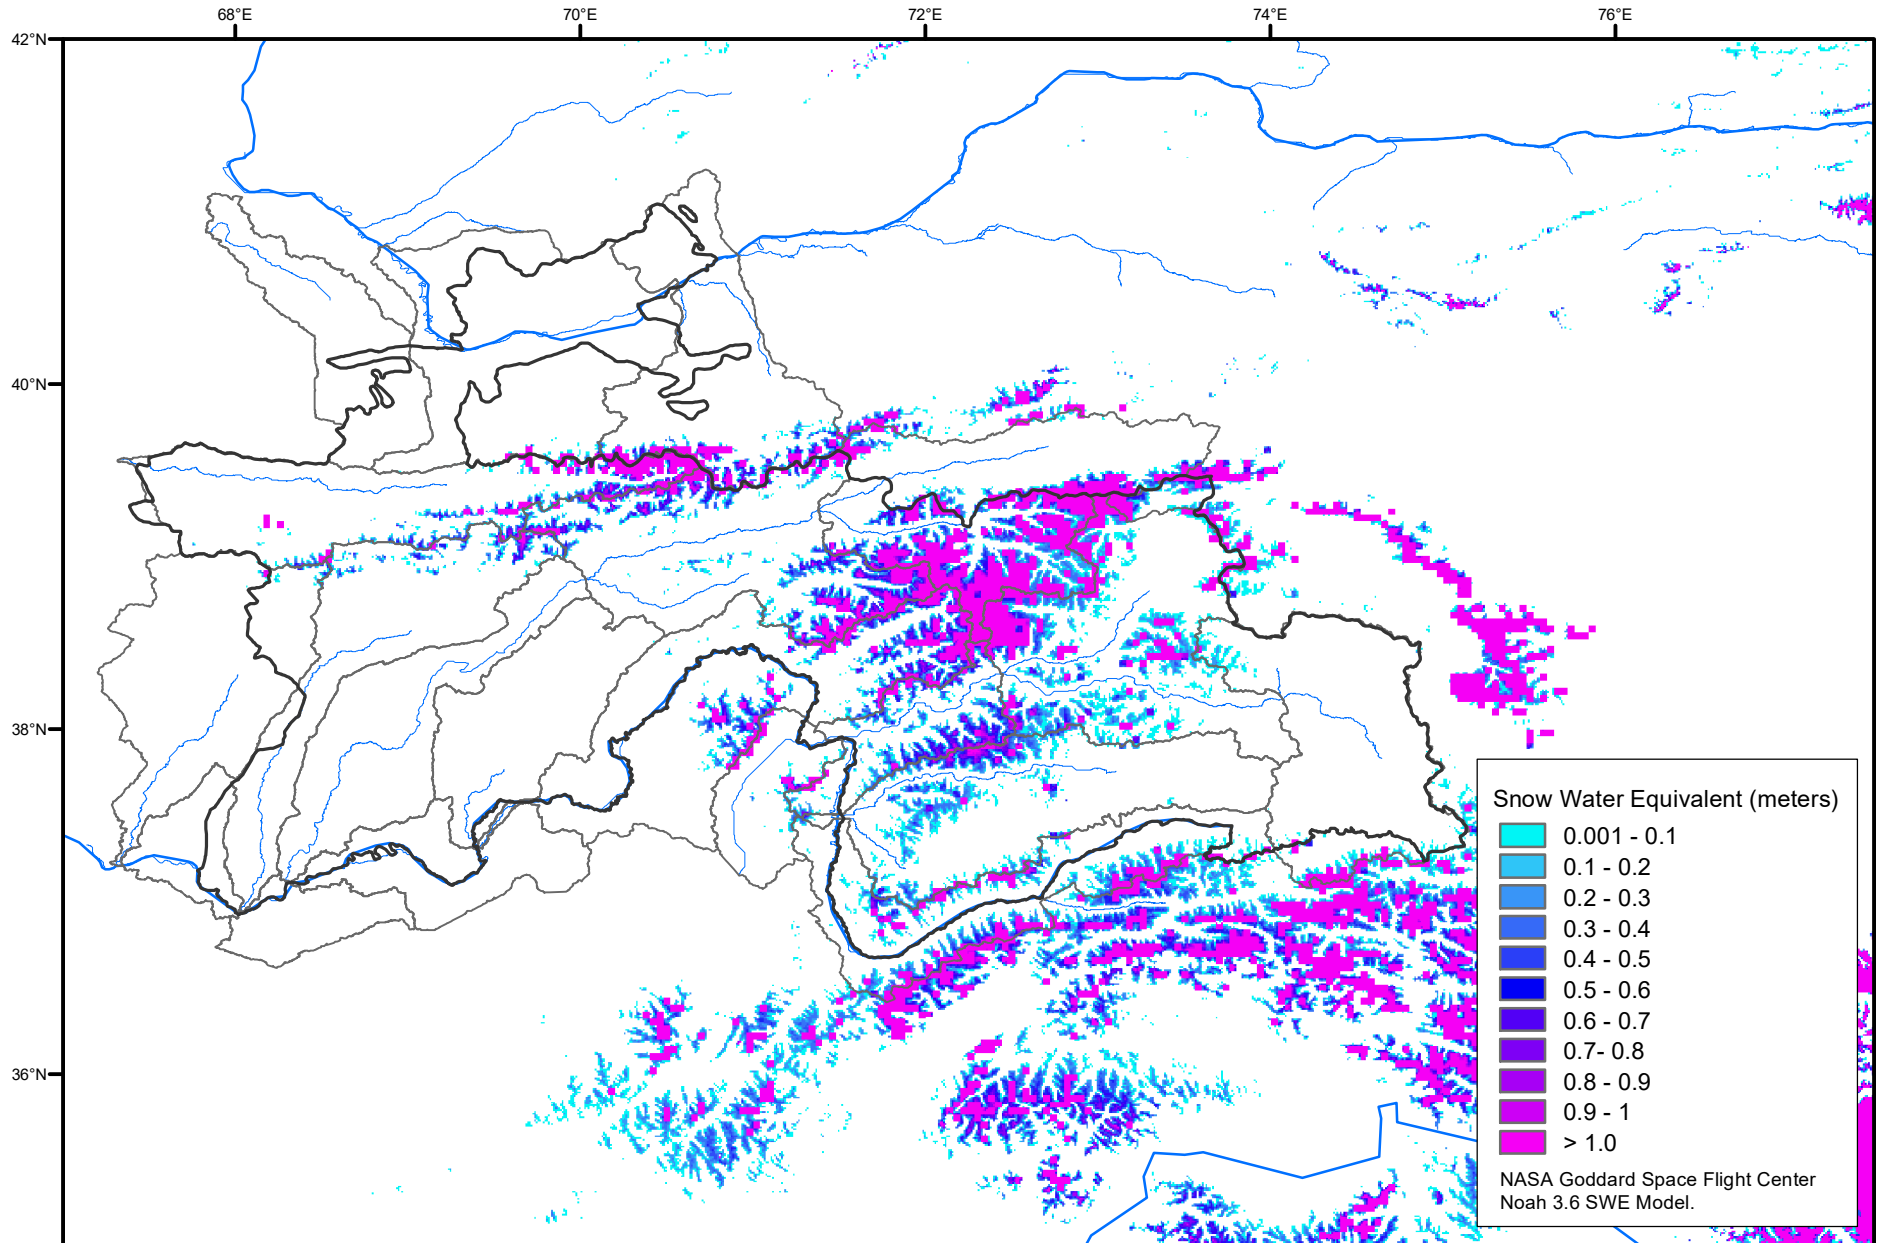

# Snow Water Equivalent by Basin

July 18, 2021

Map created by USGS/EROS