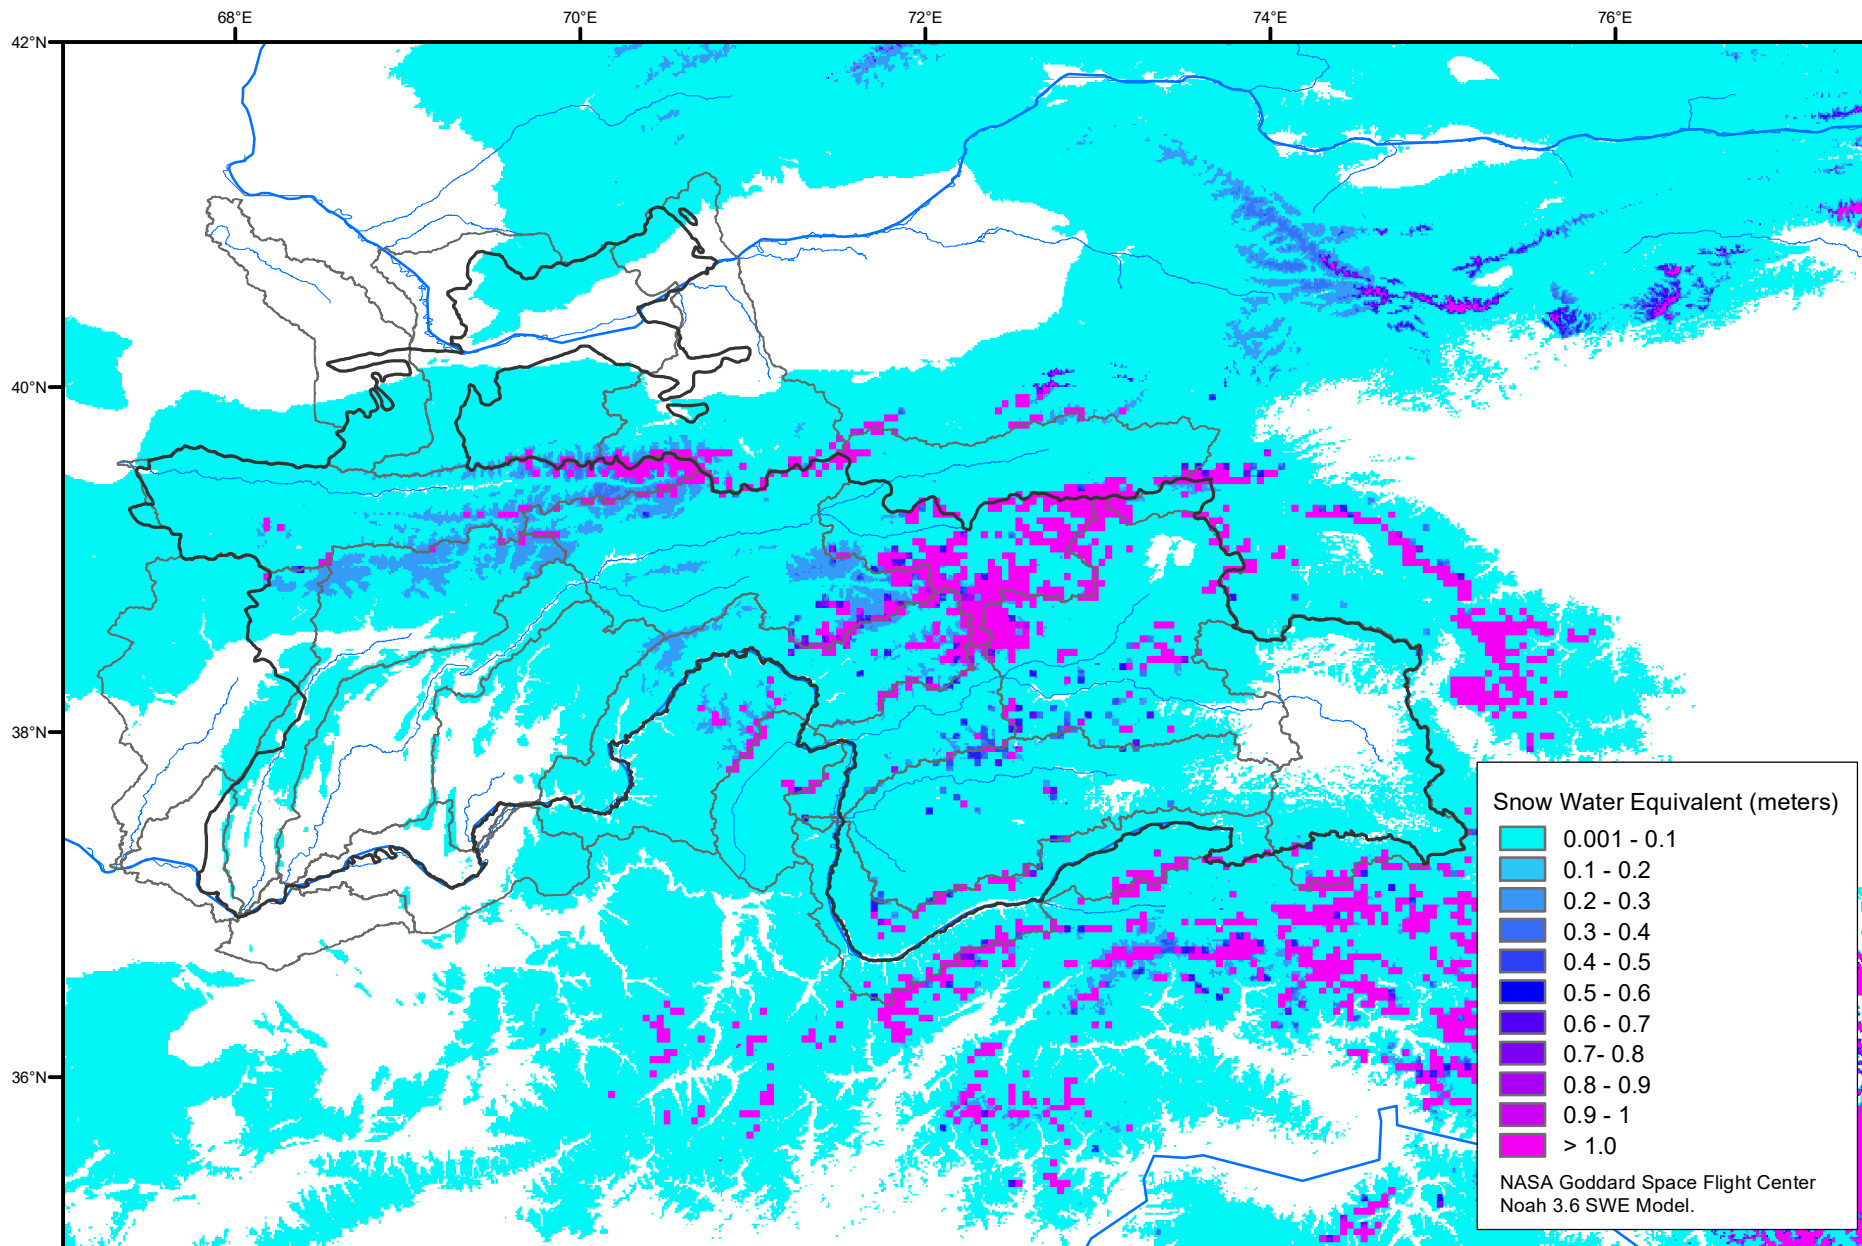

# Snow Water Equivalent by Basin

November 18, 2021

Map created by USGS/EROS