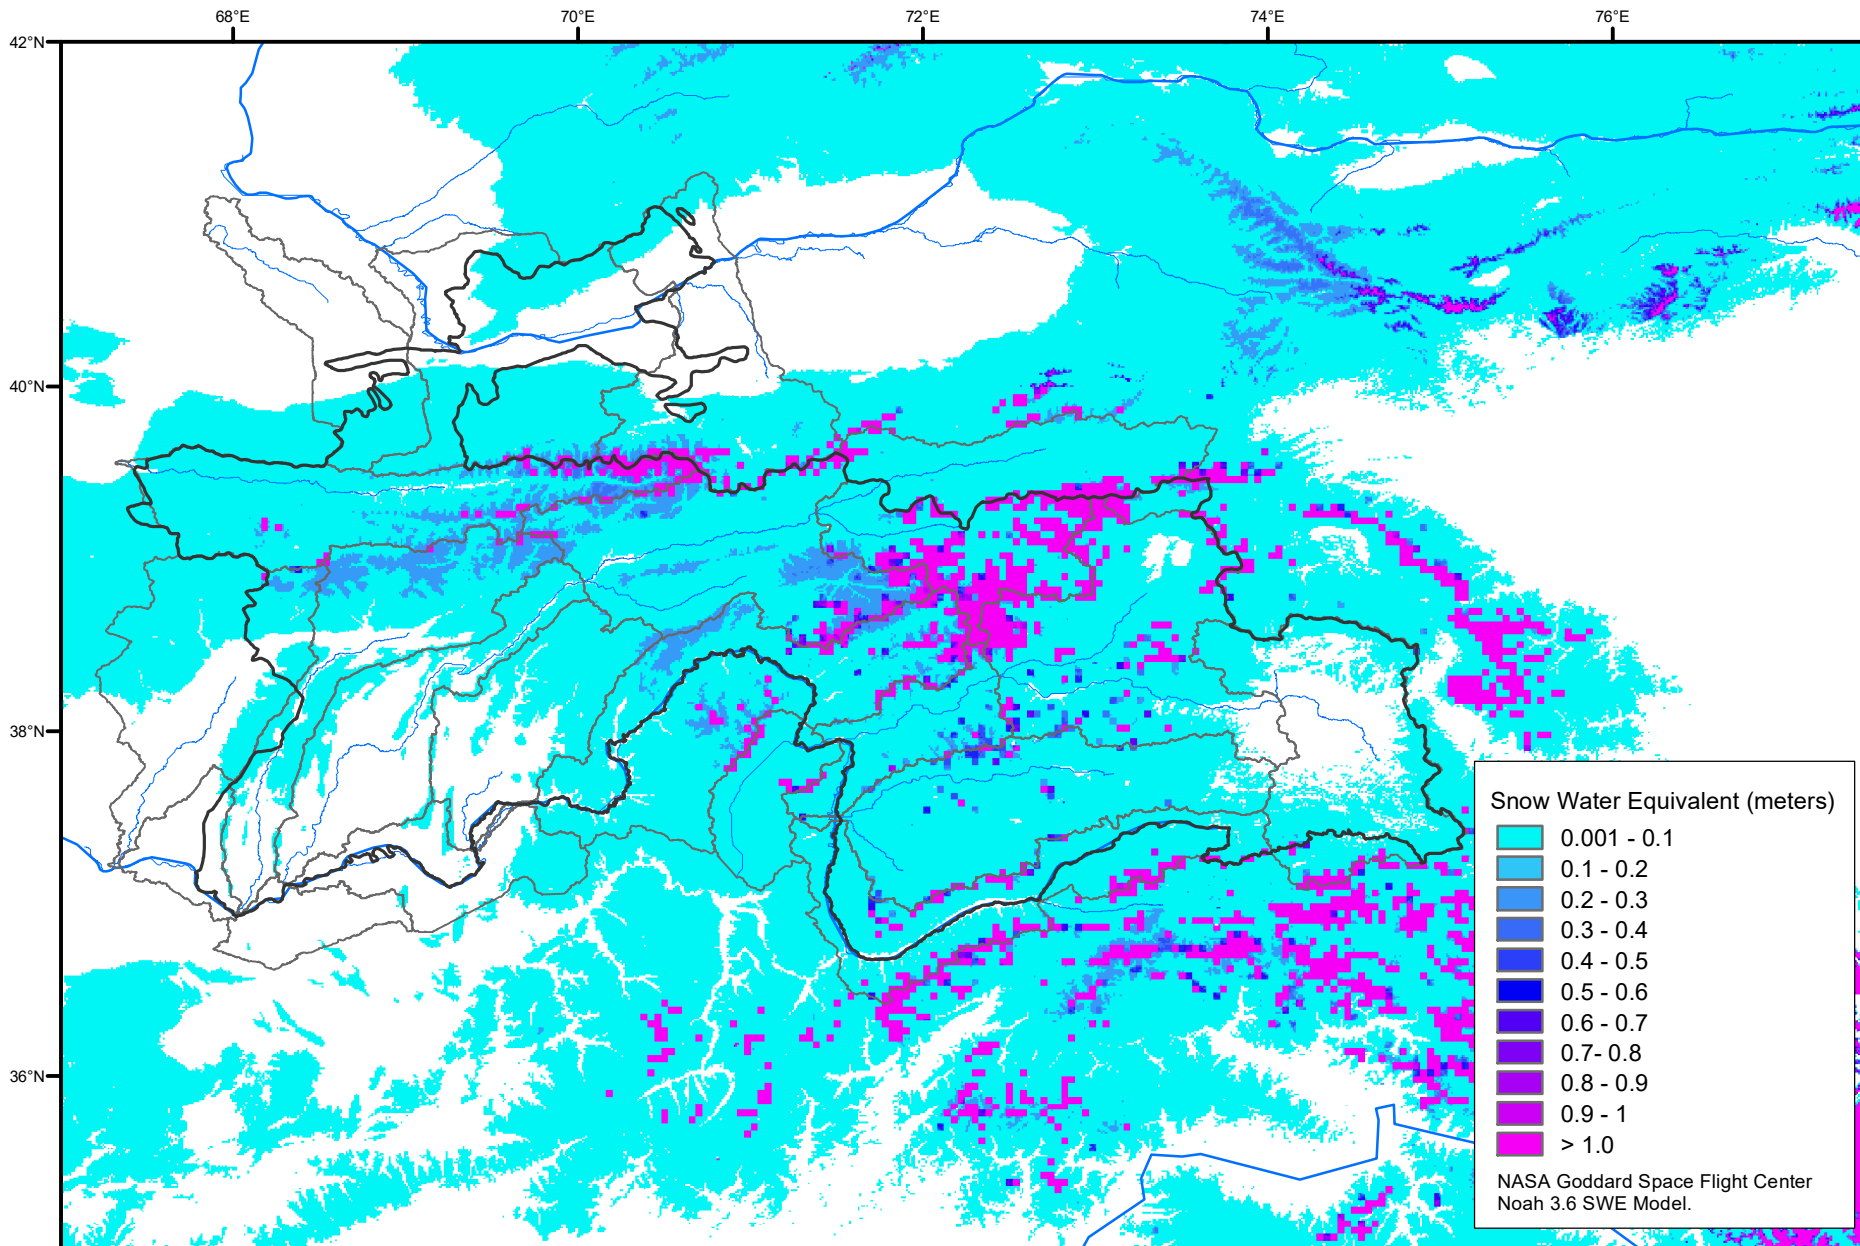

# Snow Water Equivalent by Basin

November 19, 2021

Map created by USGS/EROS