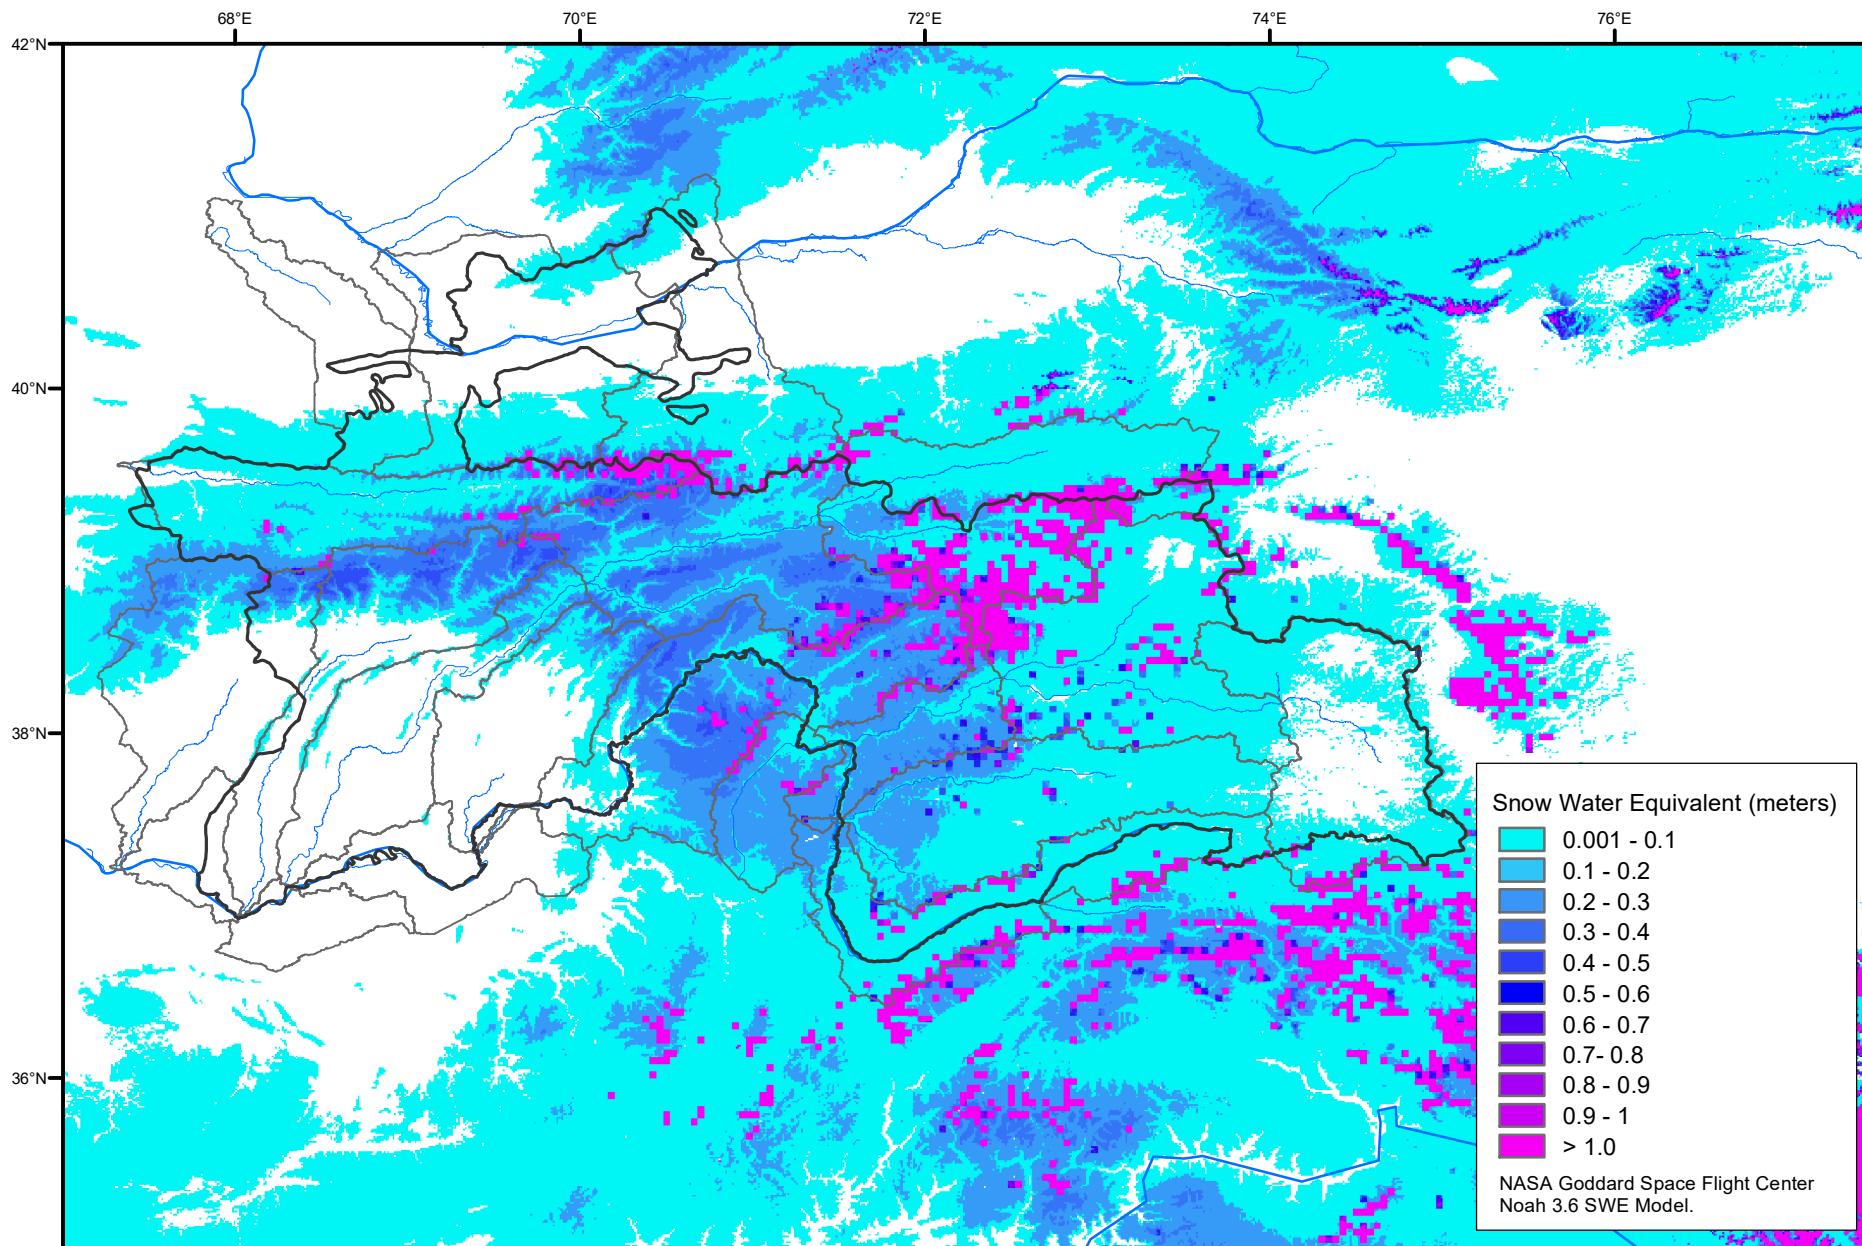

Snow Water Equivalent by Basin

January 14, 2022

Map created by USGS/EROS