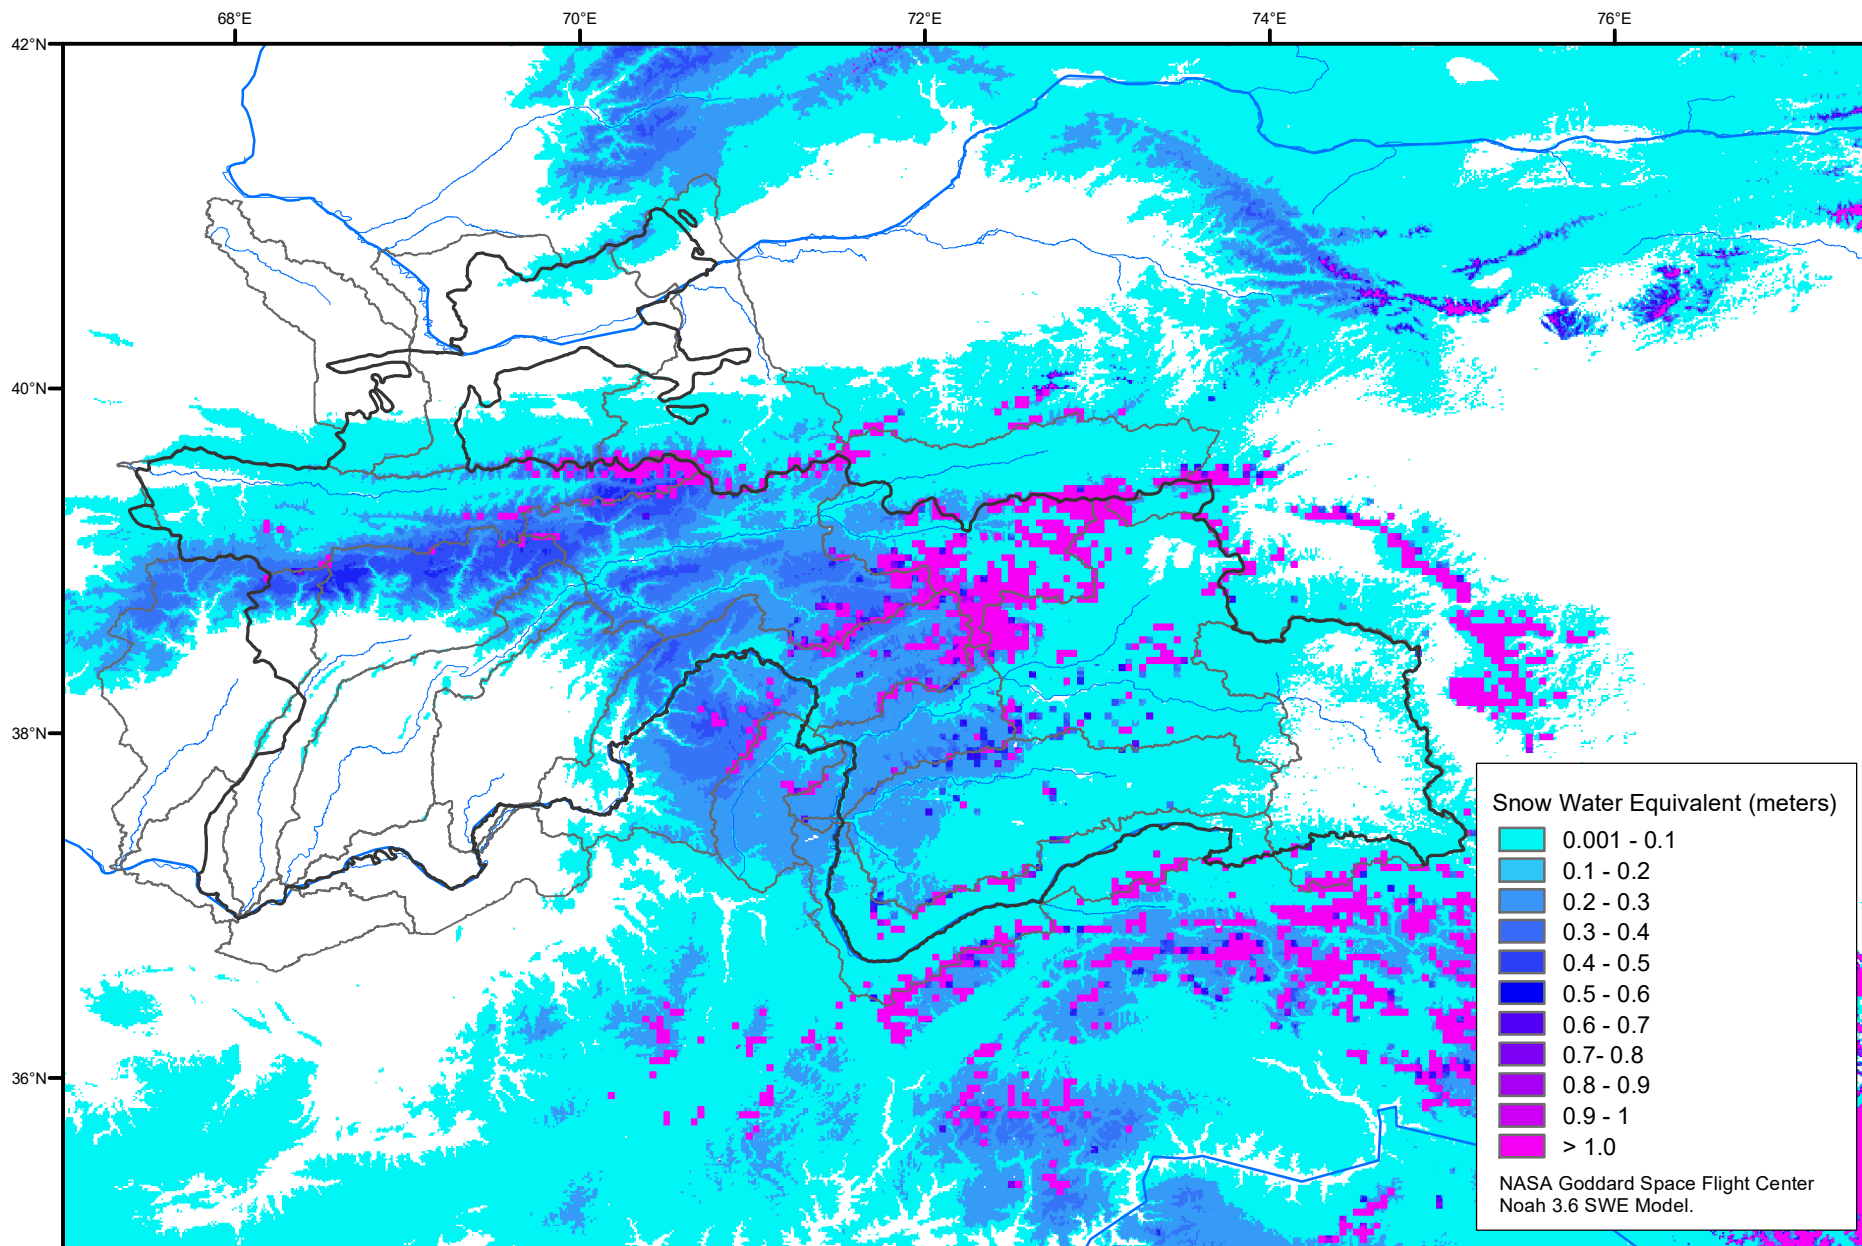

Snow Water Equivalent by Basin

January 17, 2022

Map created by USGS/EROS