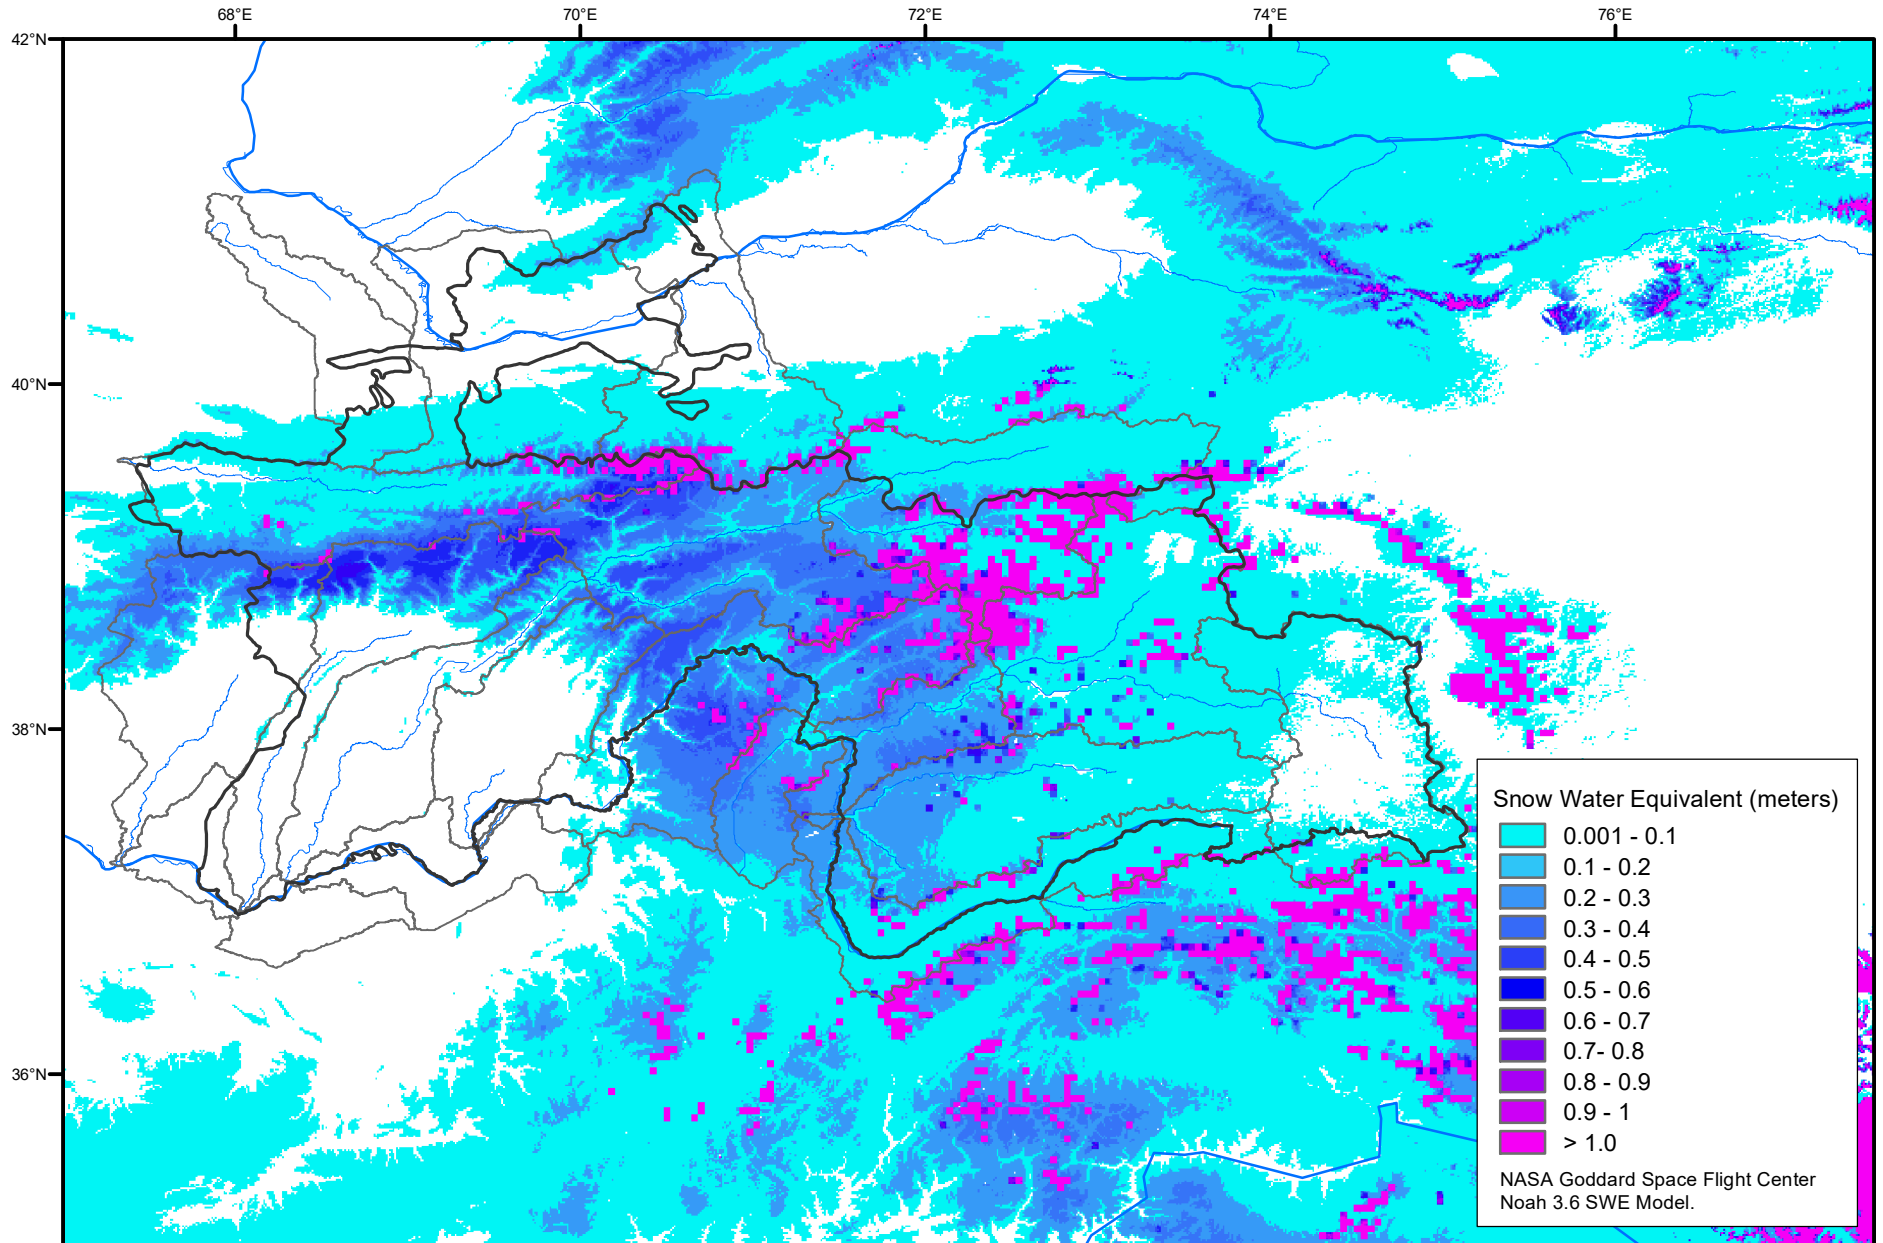

Snow Water Equivalent by Basin

January 20, 2022

Map created by USGS/EROS