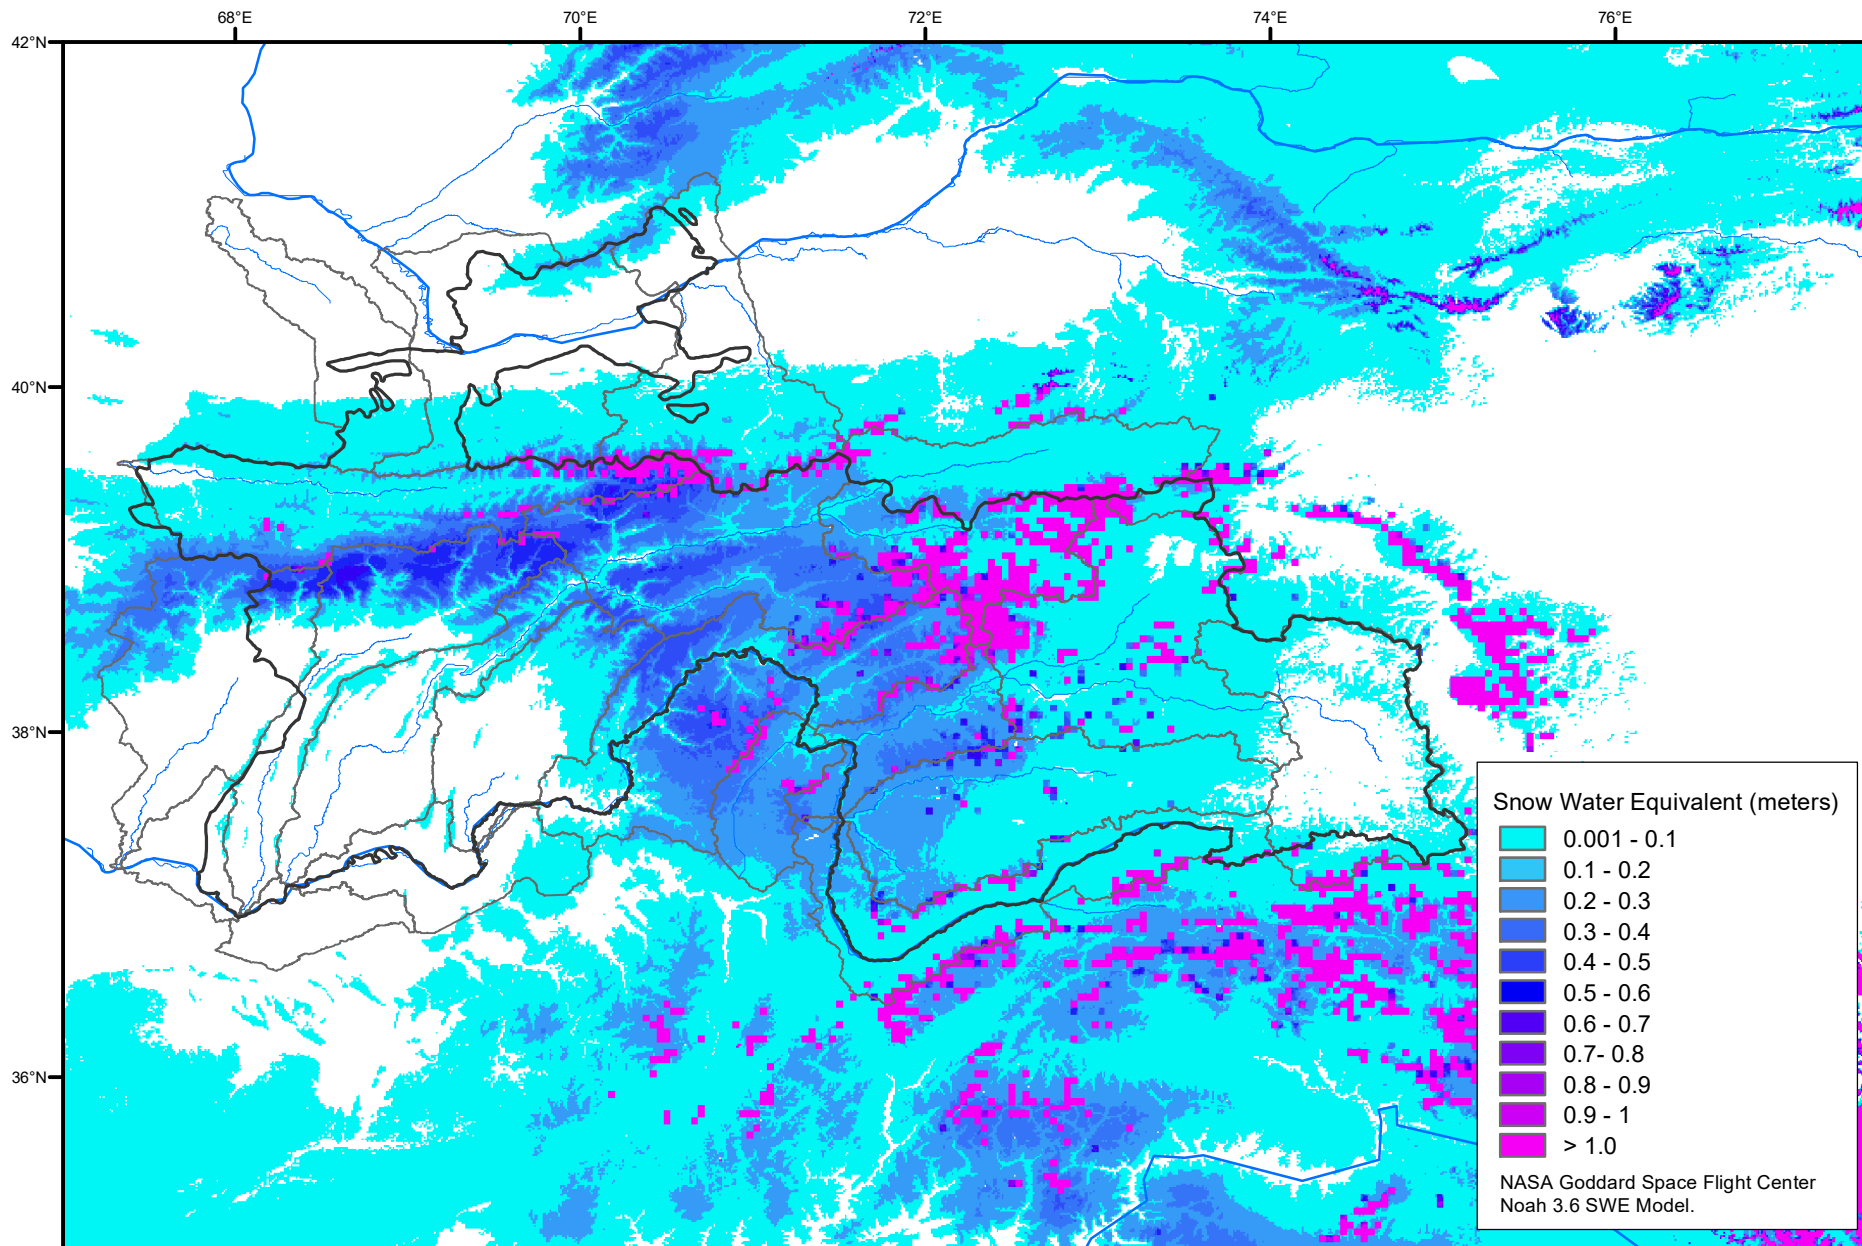

# Snow Water Equivalent by Basin

January 28, 2022

Map created by USGS/EROS