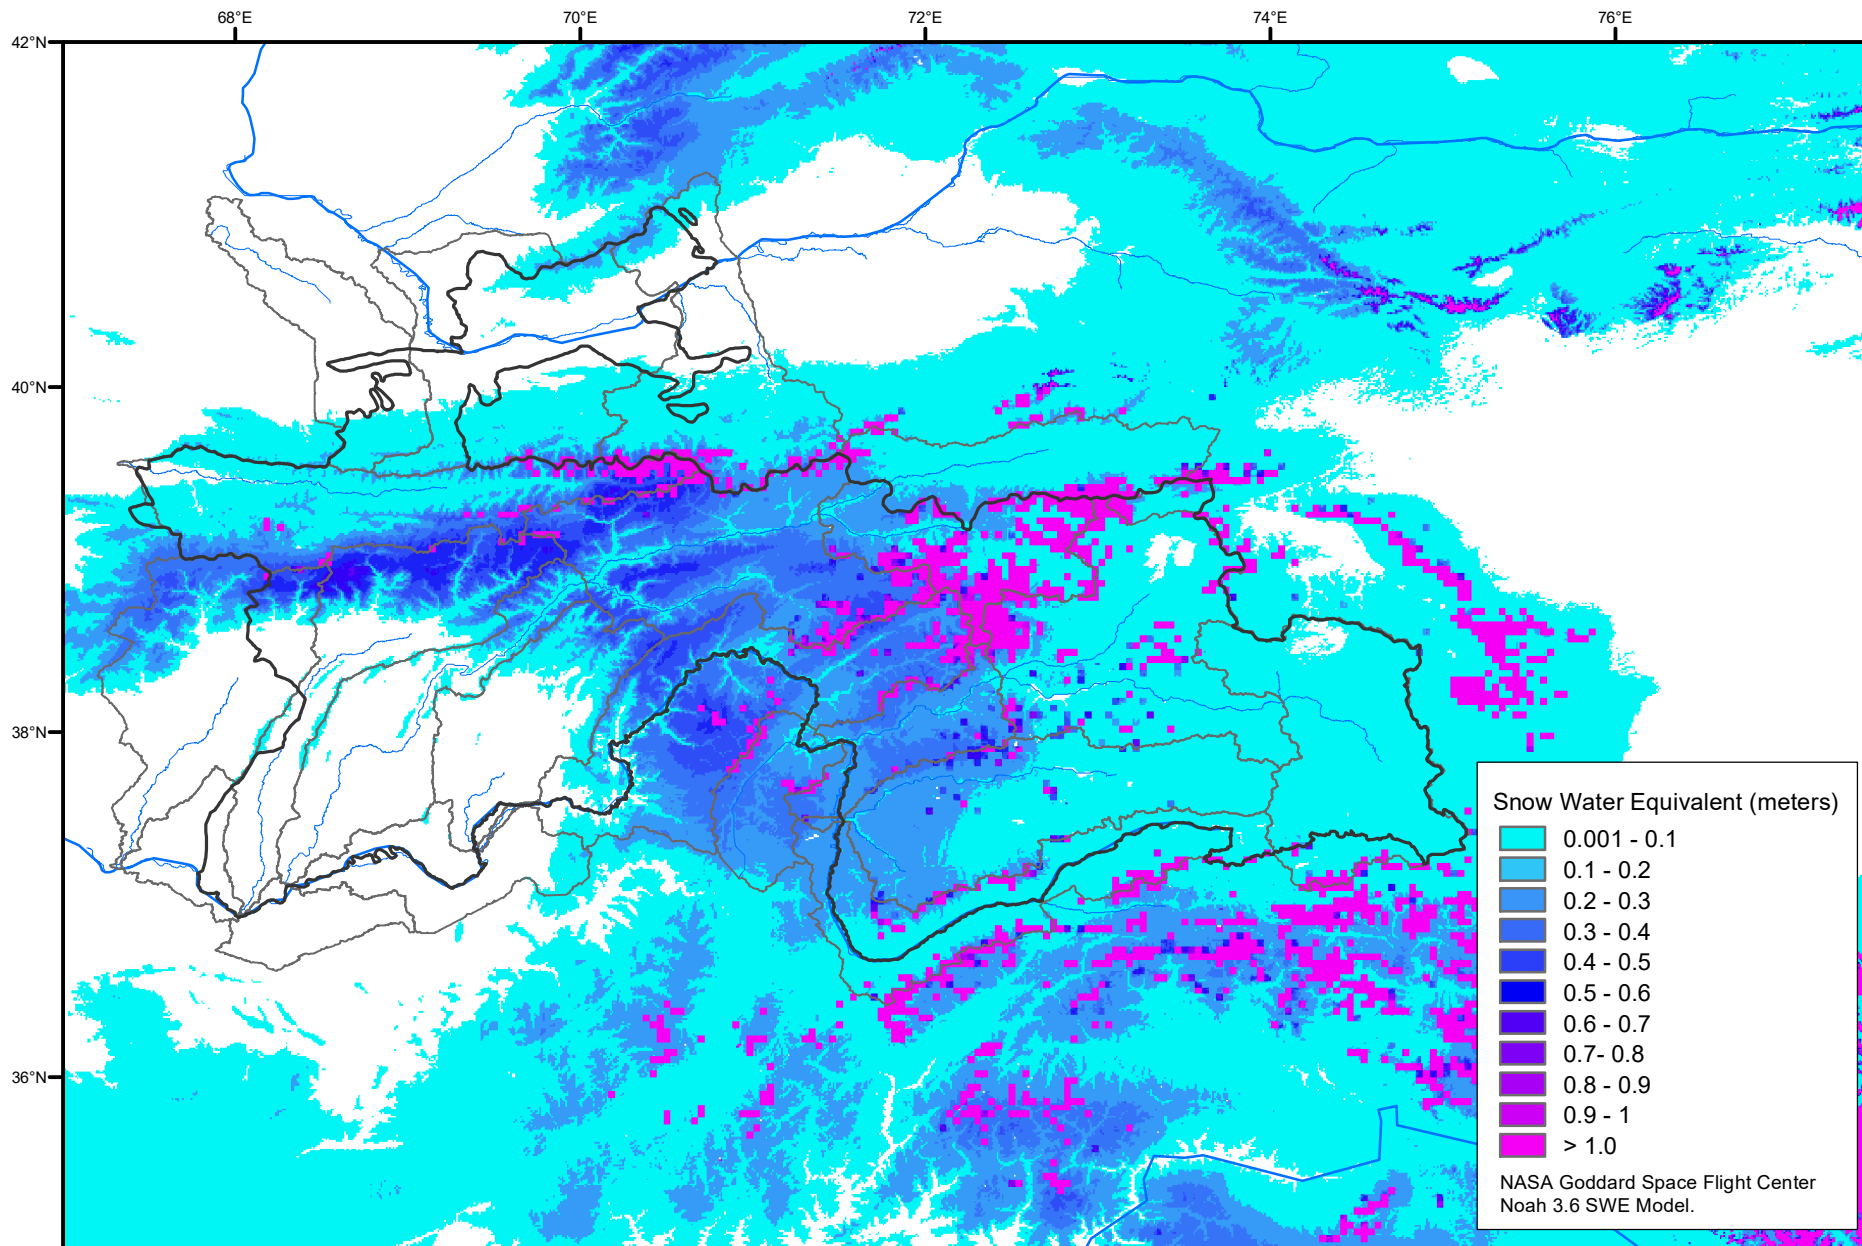

Snow Water Equivalent by Basin

February 04, 2022

Map created by USGS/EROS