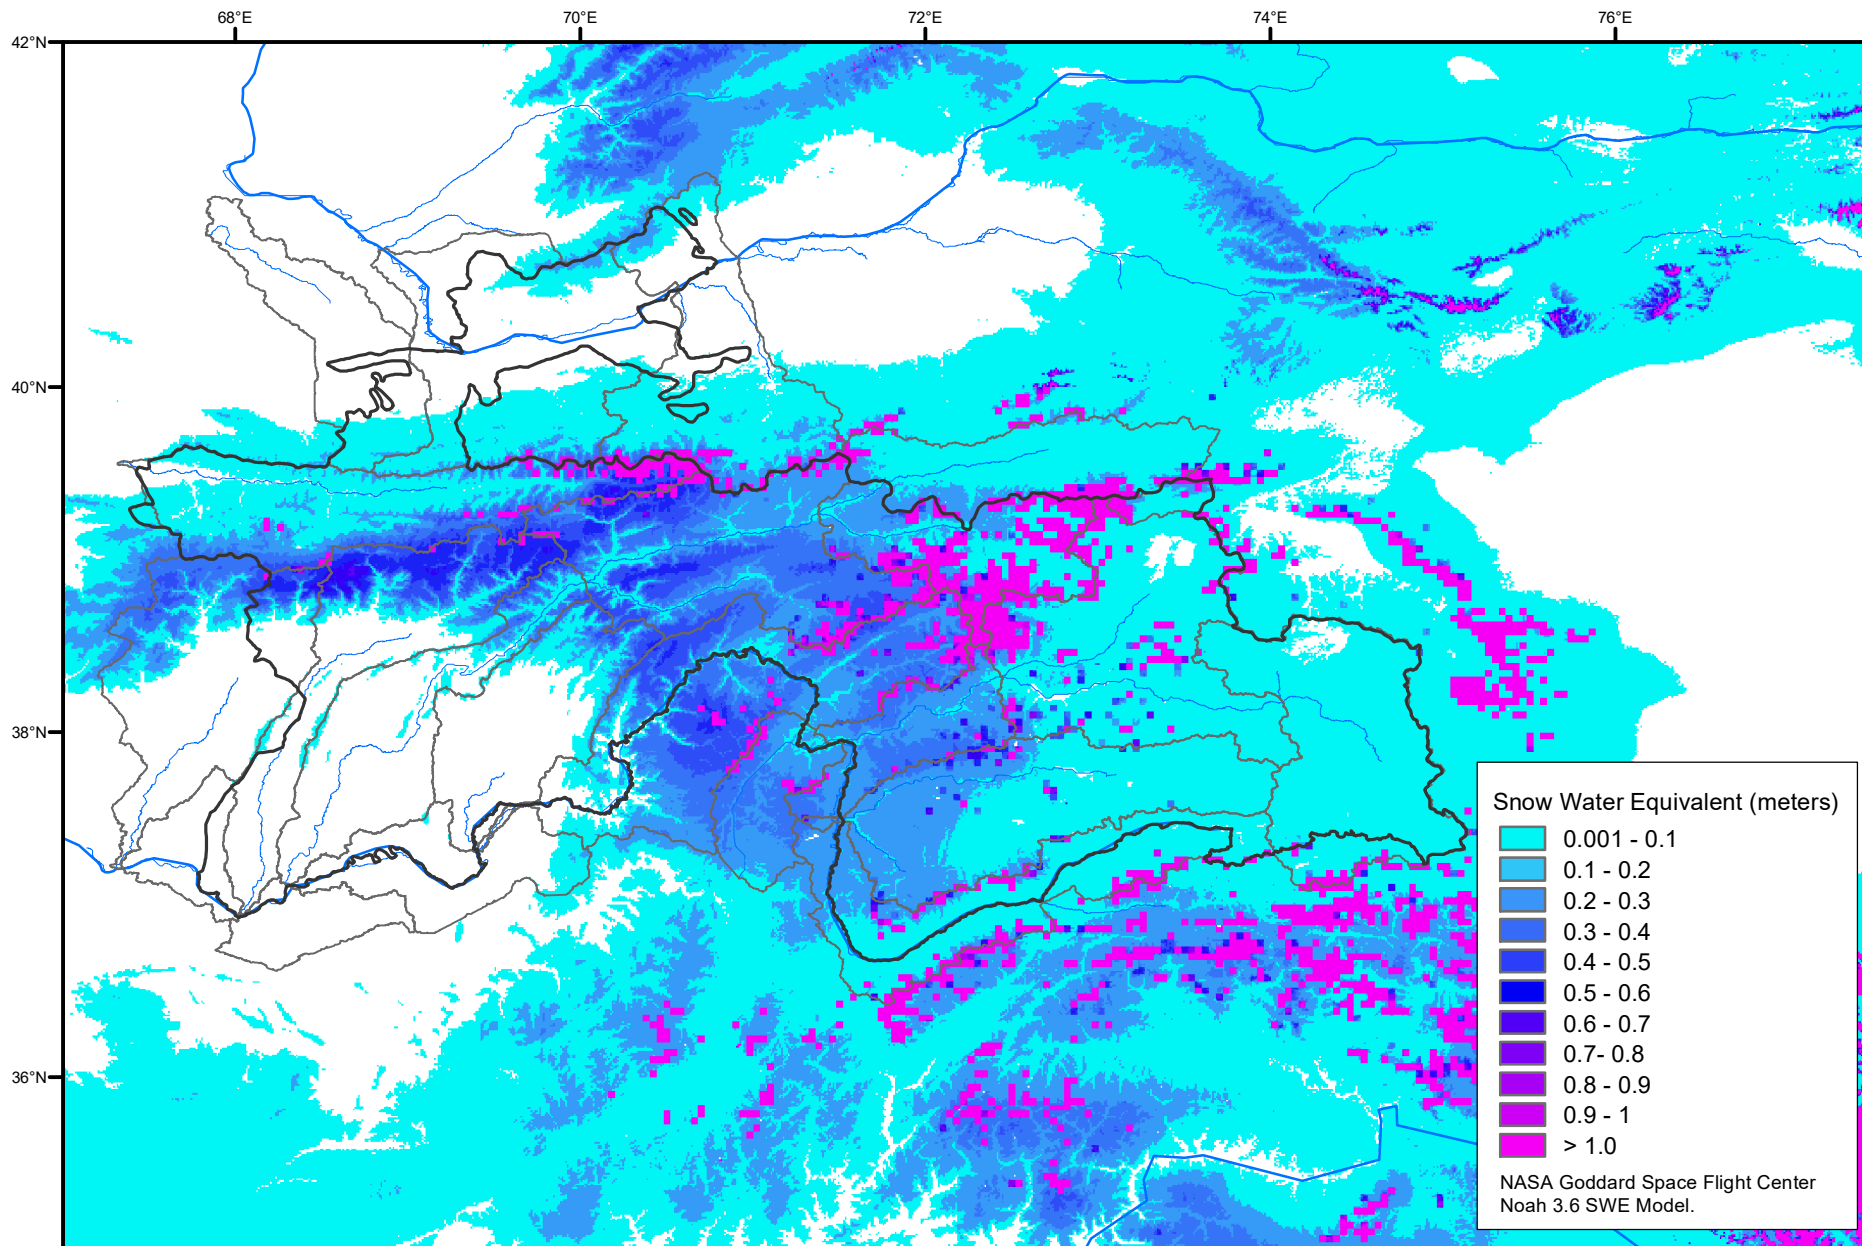

Snow Water Equivalent by Basin

February 05, 2022

Map created by USGS/EROS