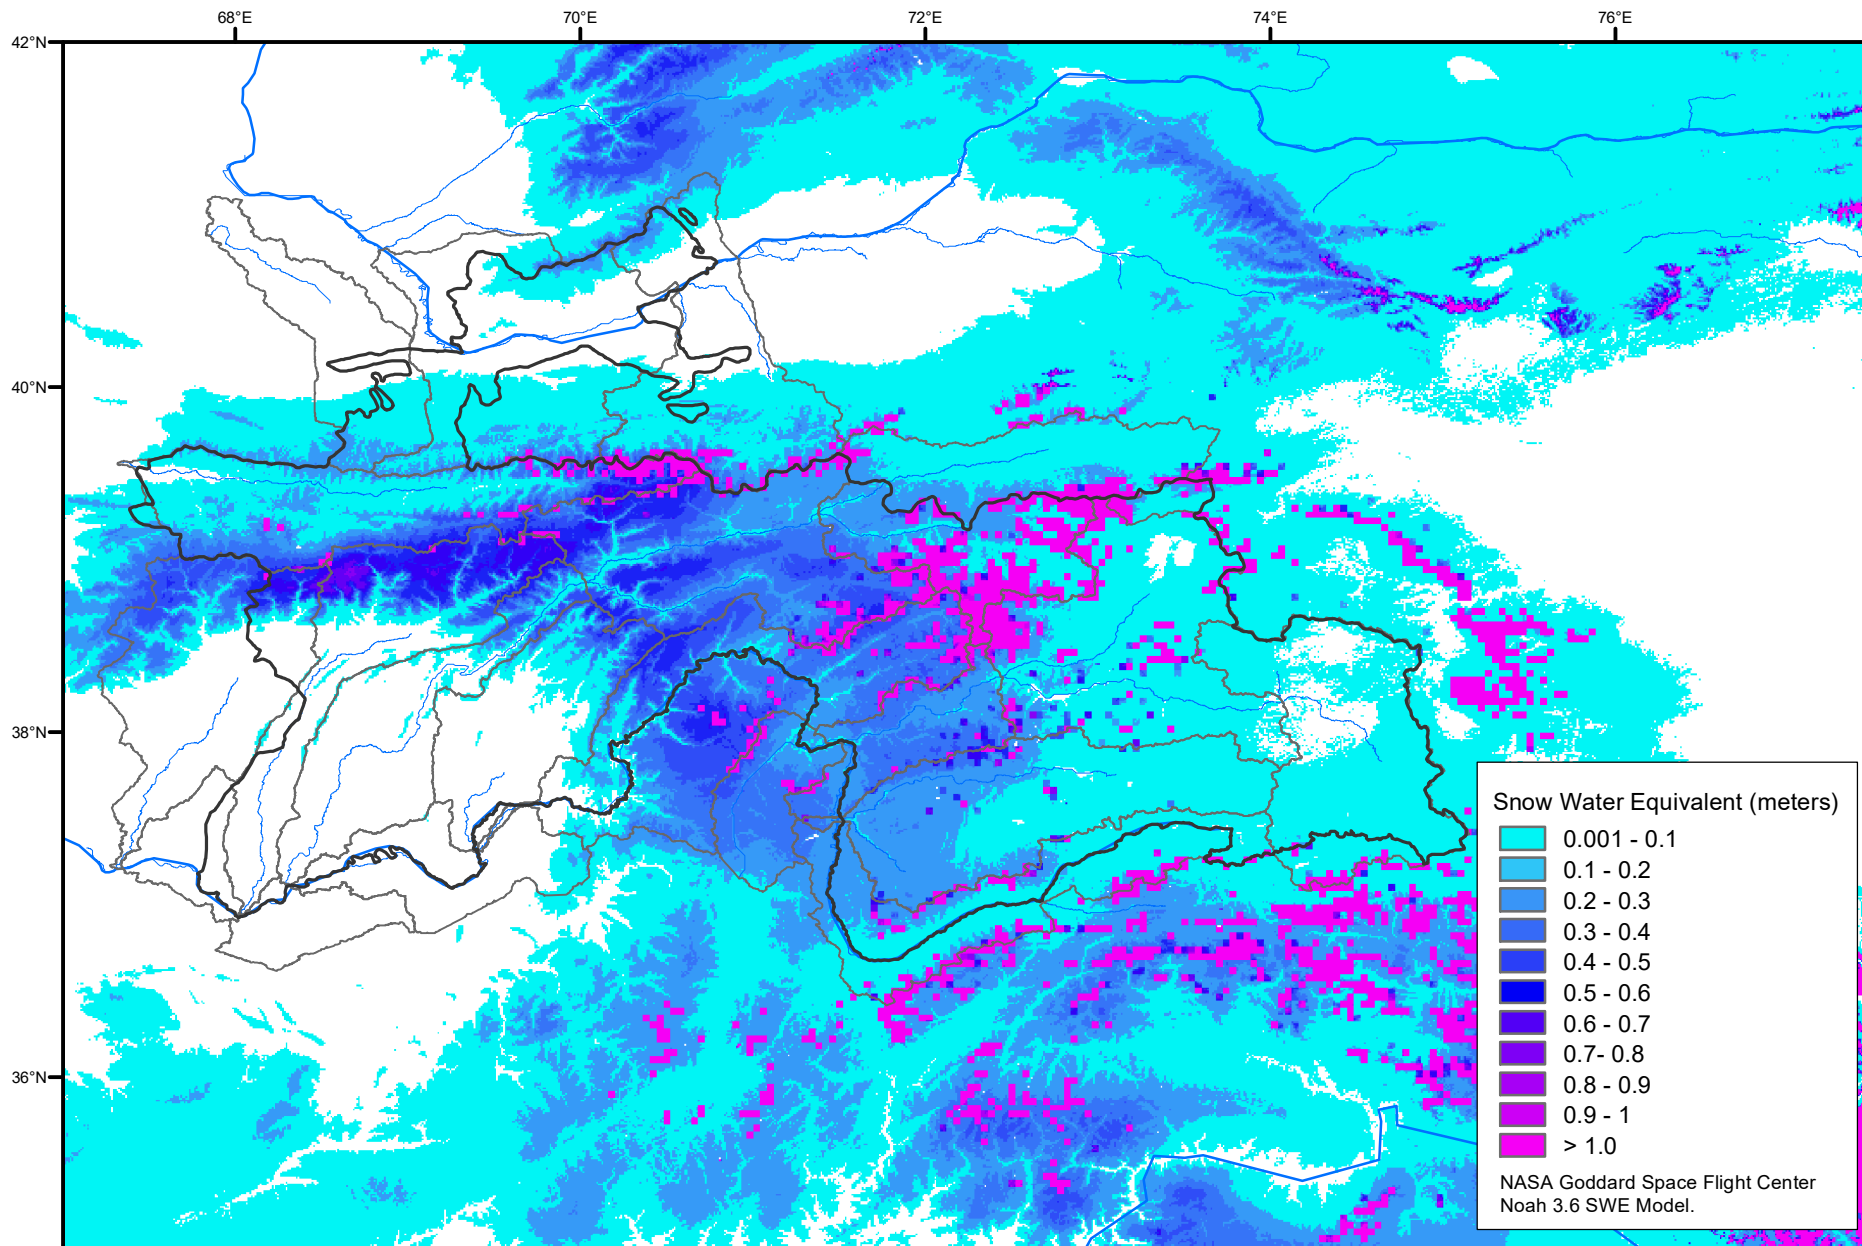

Snow Water Equivalent by Basin

February 16, 2022

Map created by USGS/EROS