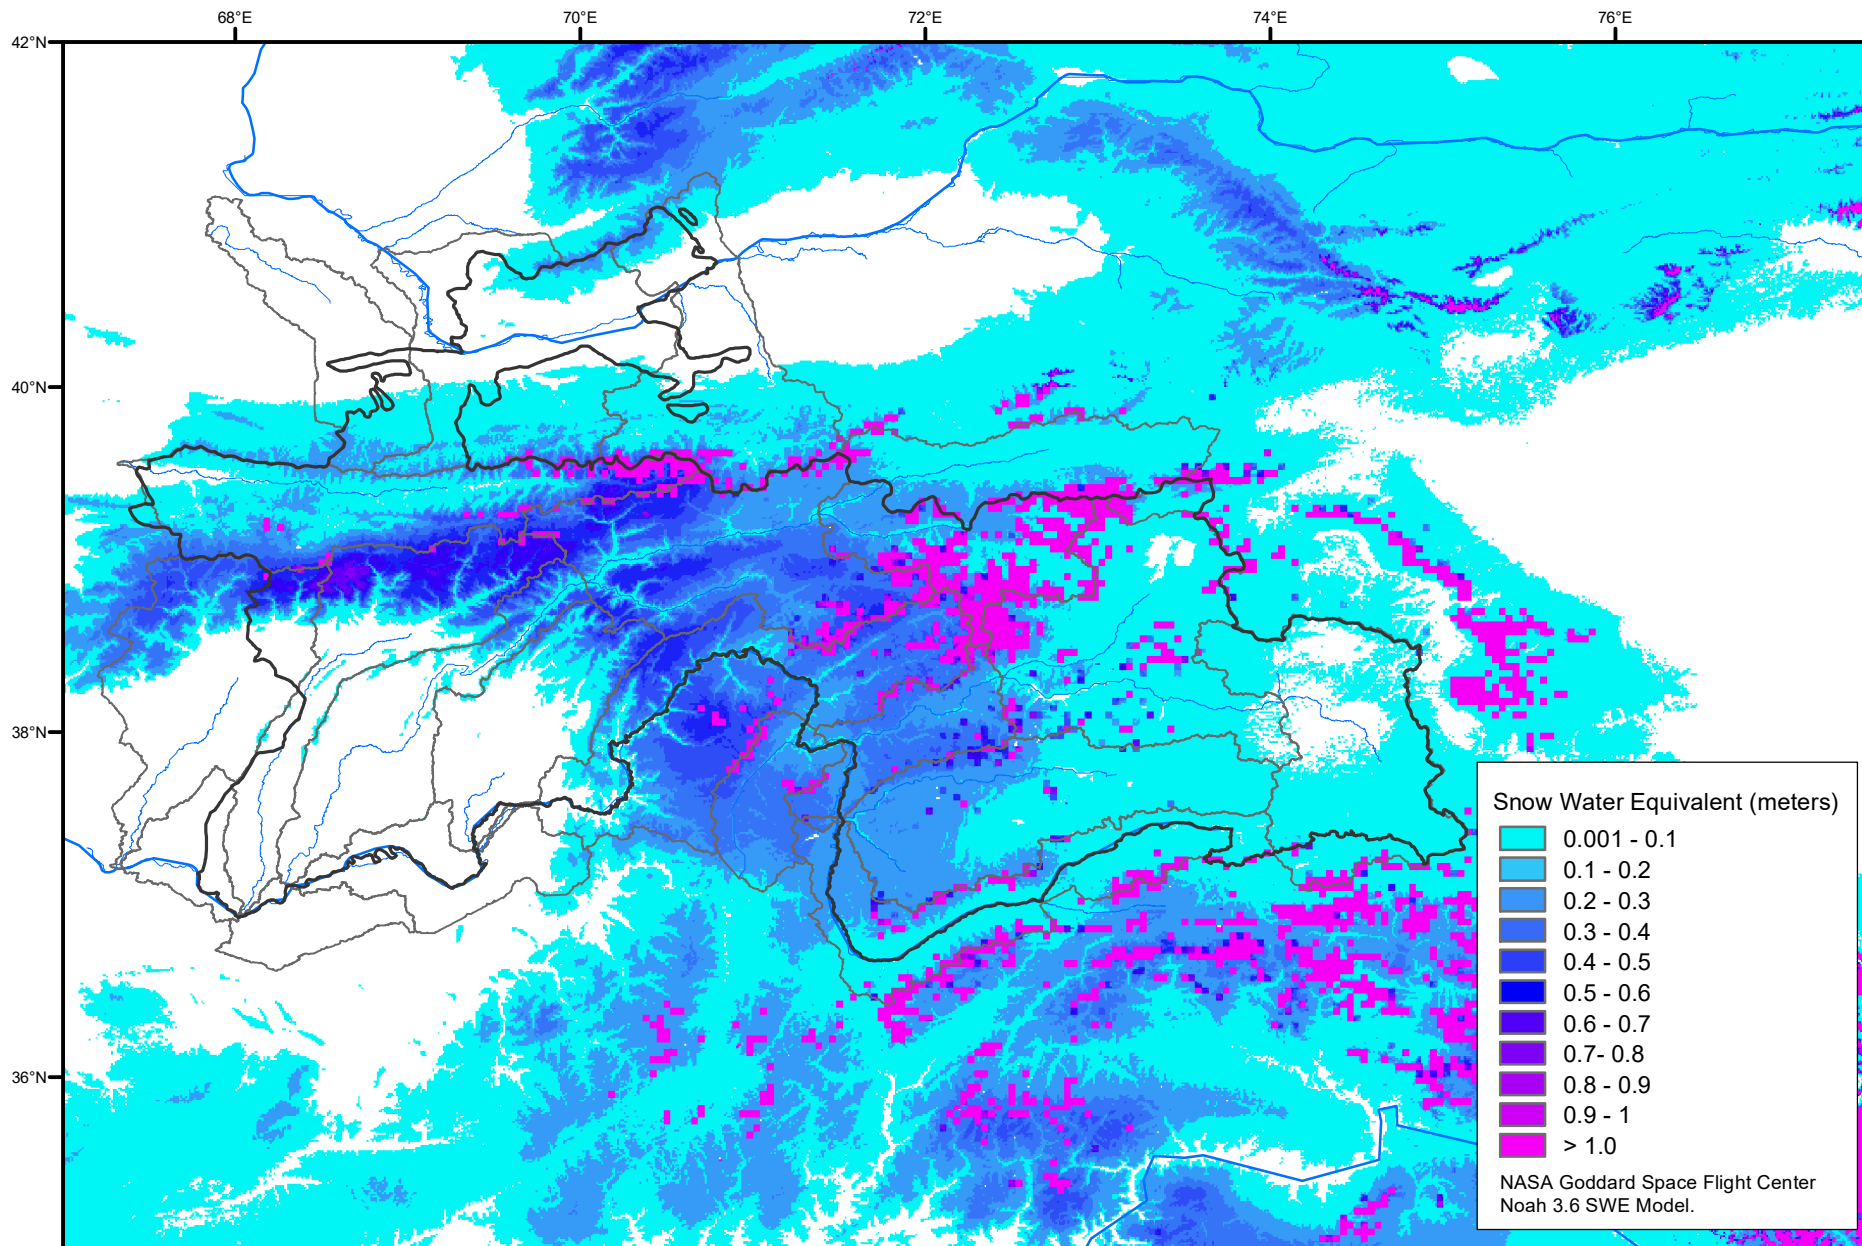

Snow Water Equivalent by Basin

February 18, 2022

Map created by USGS/EROS