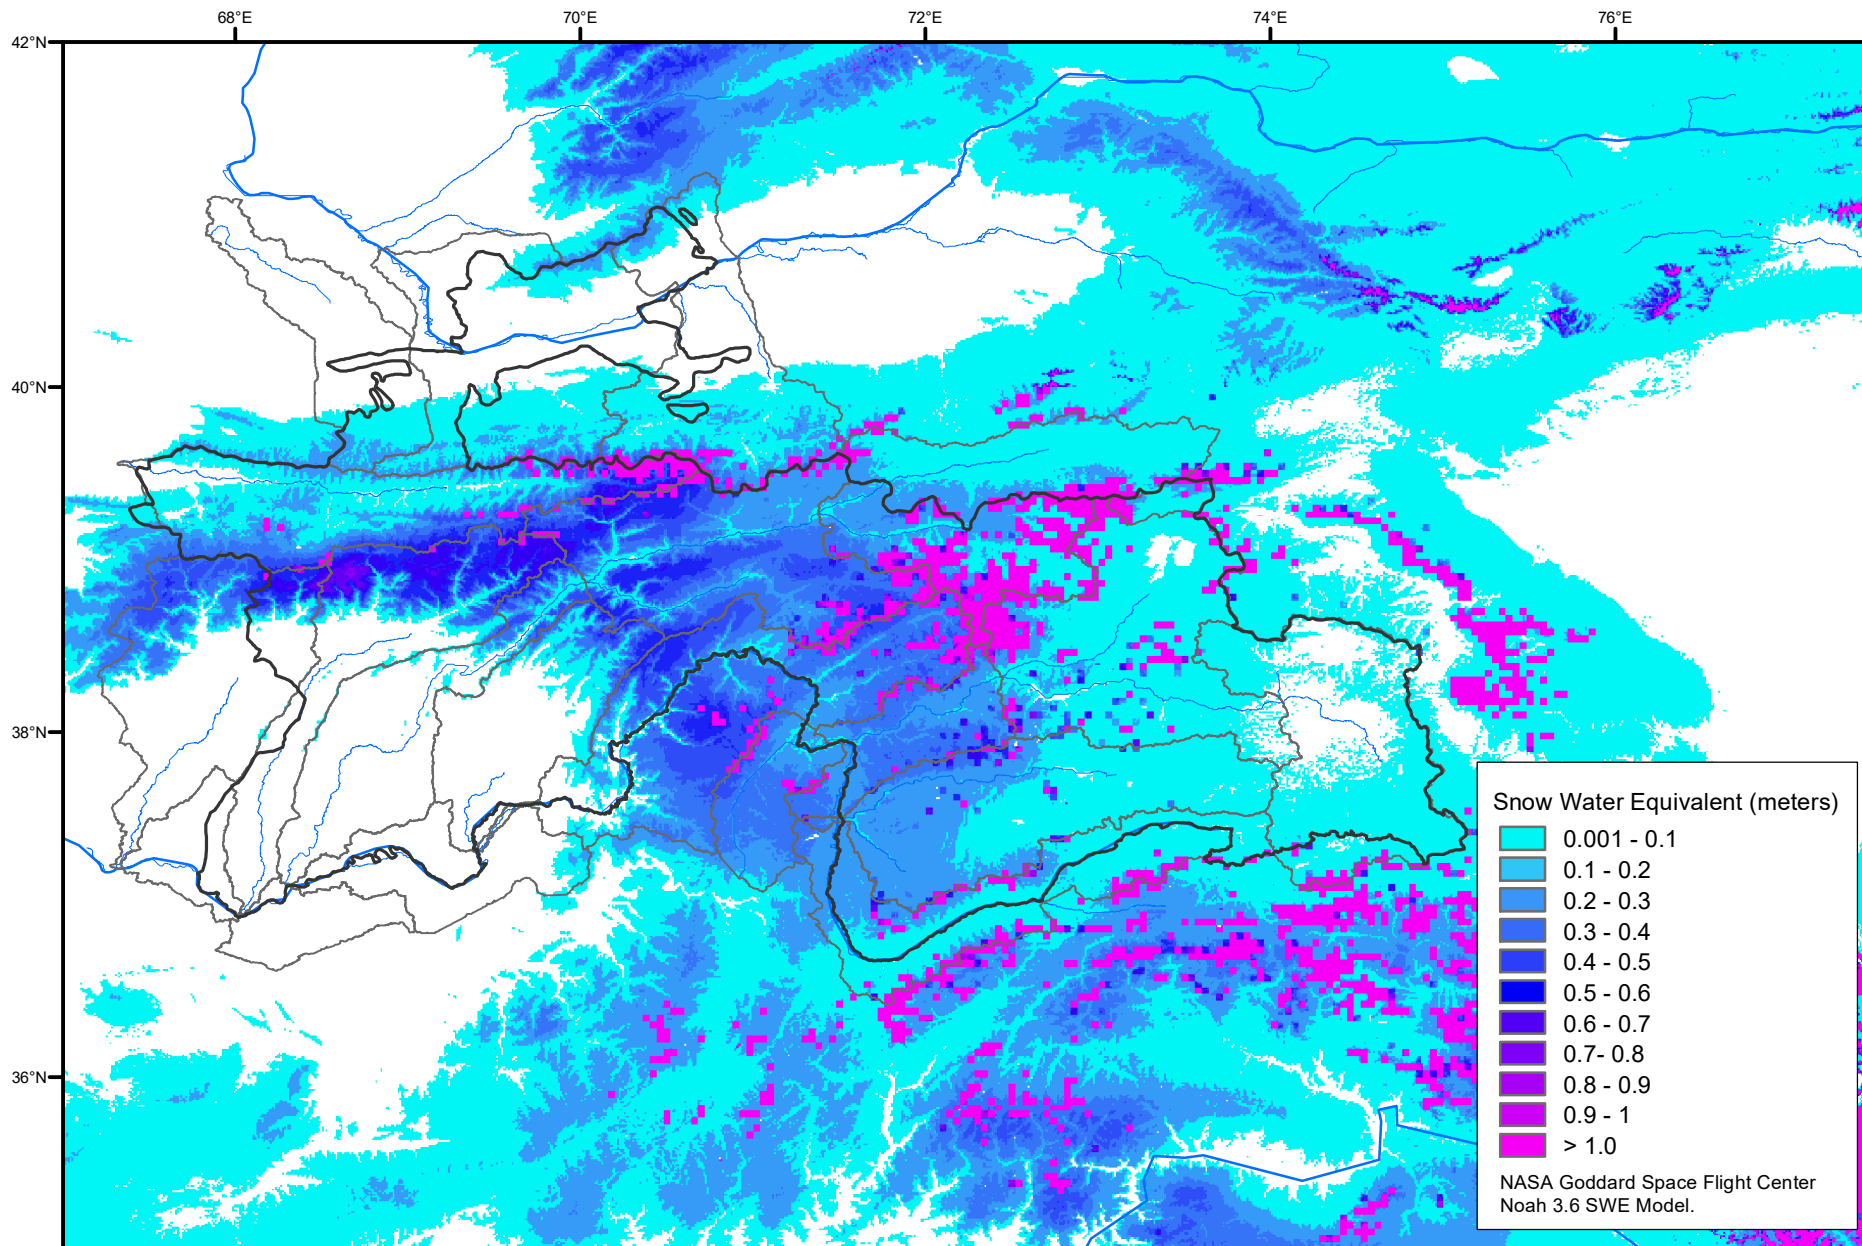

Snow Water Equivalent by Basin

February 21, 2022

Map created by USGS/EROS