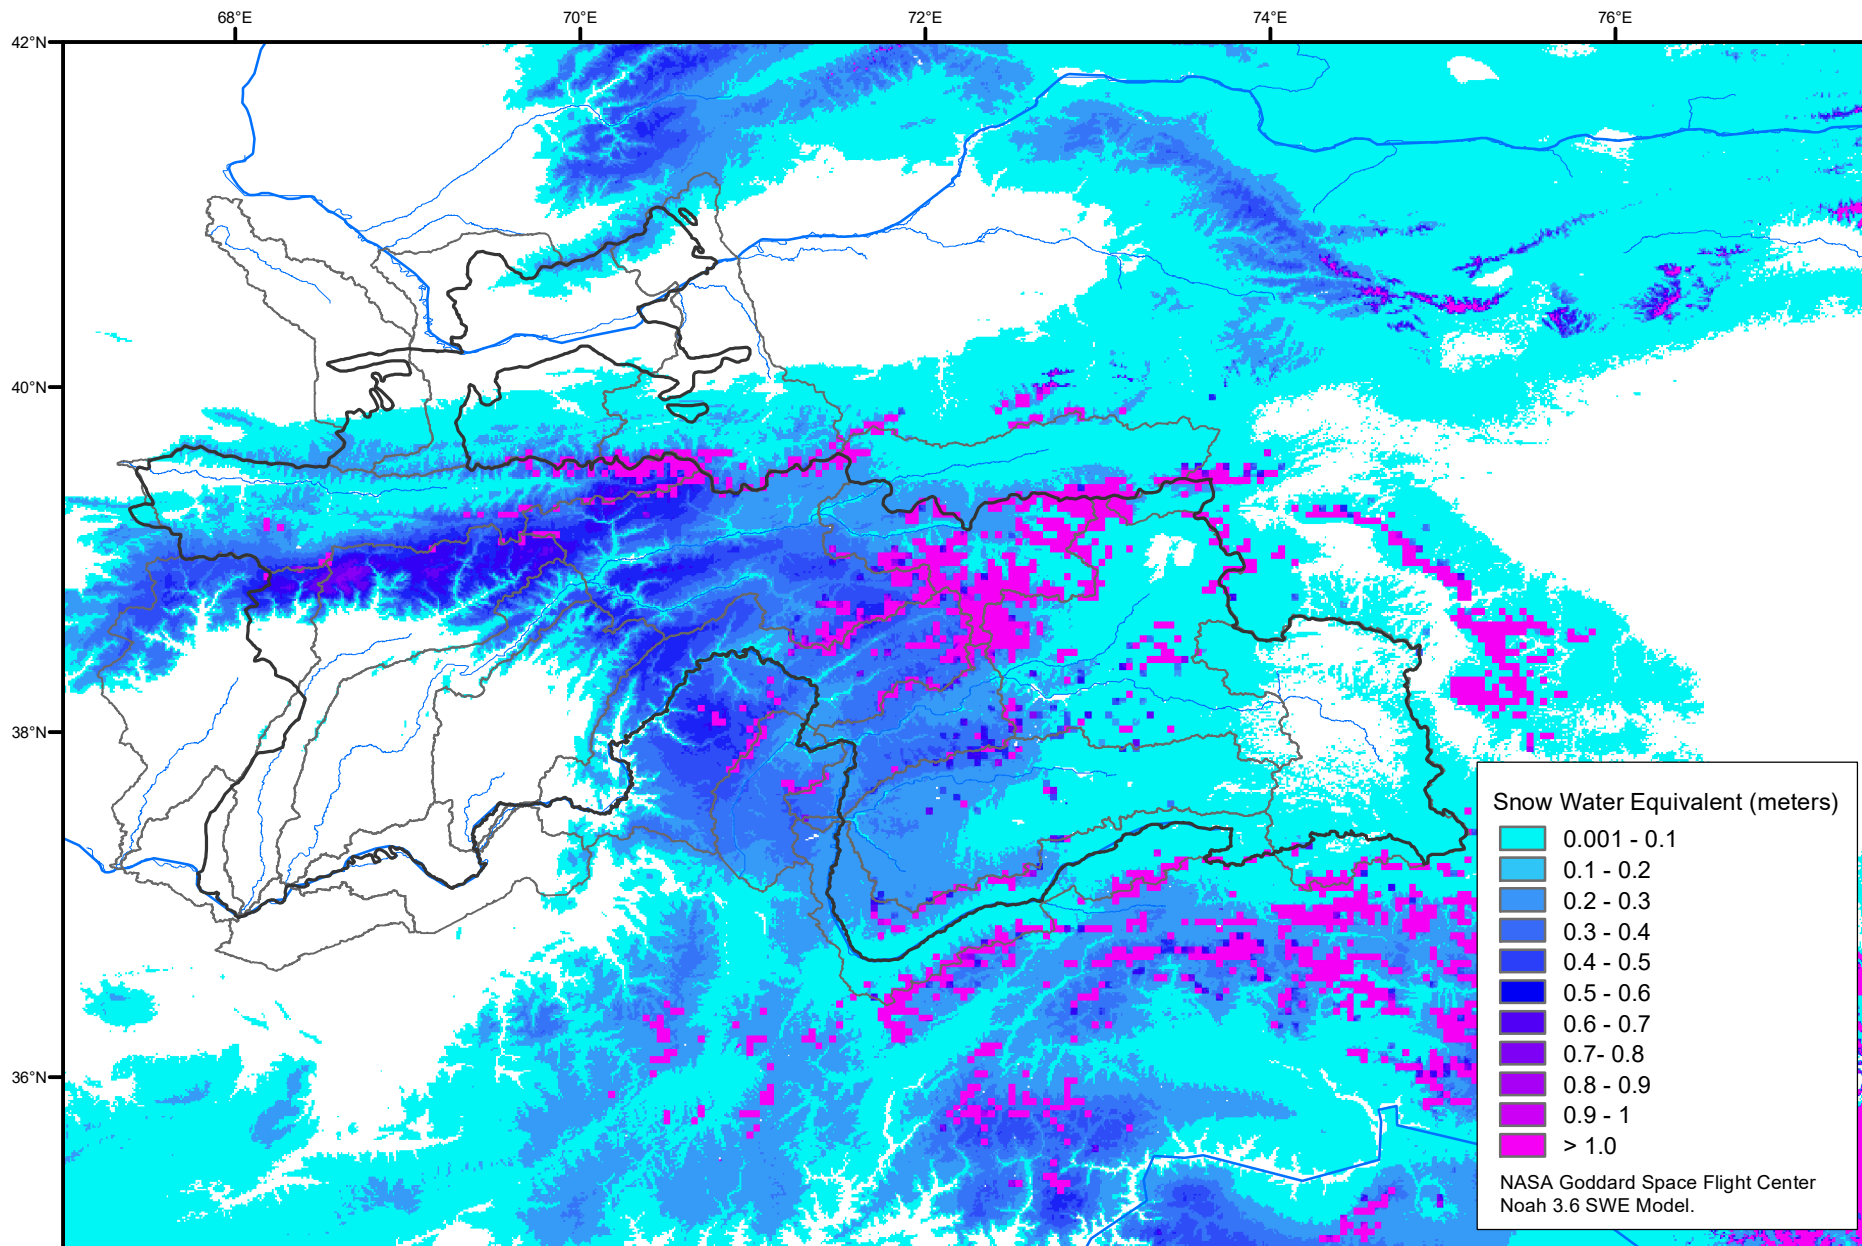

Snow Water Equivalent by Basin

February 24, 2022

Map created by USGS/EROS